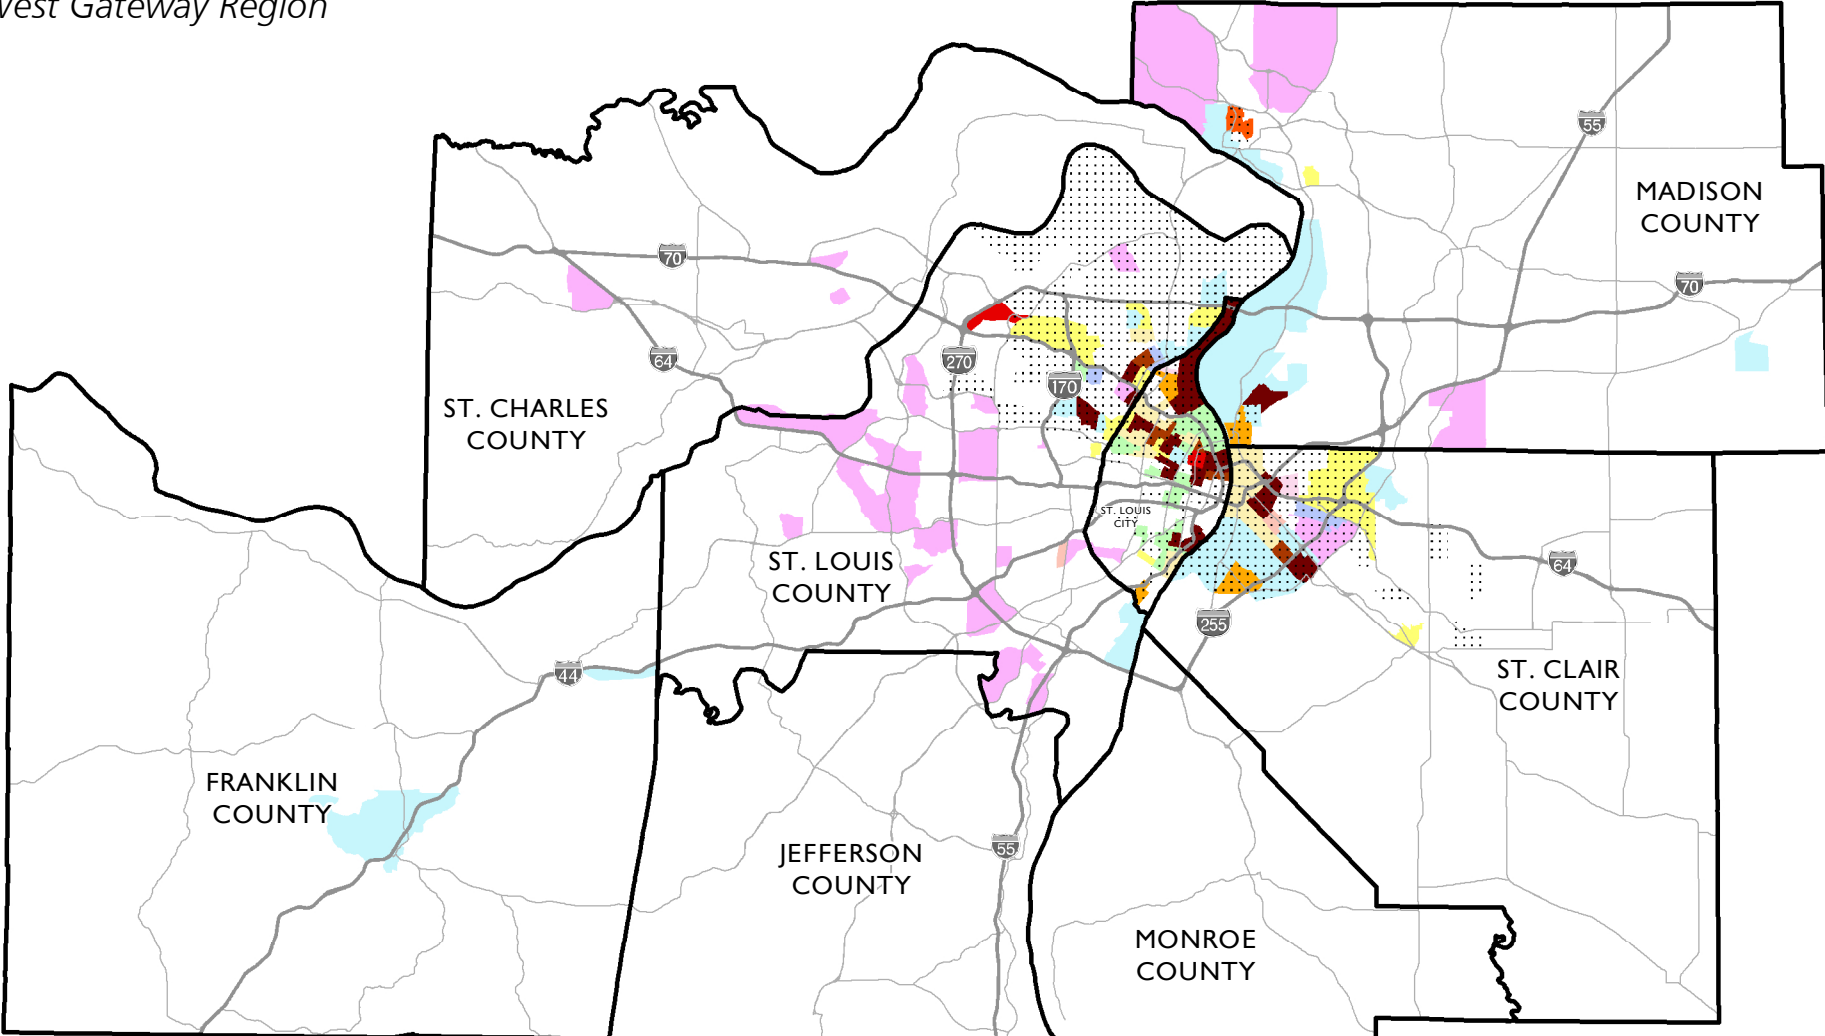

# Environmental Justice Population by Census Tract

East-West Gateway Region

- Areas indicate census tracts with high concentrations of:
- Minority
  - Low-Income
  - Low-Income, Disability
  - Low-Income, Disability, Elderly
  - Low-Income, Disability, No-Vehicle, Elderly
  - Low-Income, Disability, No-Vehicle
  - Low-Income, No-Vehicle
  - Disability
  - Elderly
  - No-Vehicle
  - Disability, Elderly
  - Disability, No-Vehicle
  - Disability, No-Vehicle, Elderly
  - No-Vehicle, Elderly

- Other Map Data
- Main Road
  - Interstate Highway
  - County Boundary

Minority is Minority Persons  
 Disability is Persons with a Disability  
 No-Vehicle is No-Vehicle Households  
 Low-Income is Low-Income Persons  
 Elderly is Elderly Persons

Sources: U.S. Census Bureau, 2021 5-Year American Community Survey (2017 - 2021); East-West Gateway Council of Governments