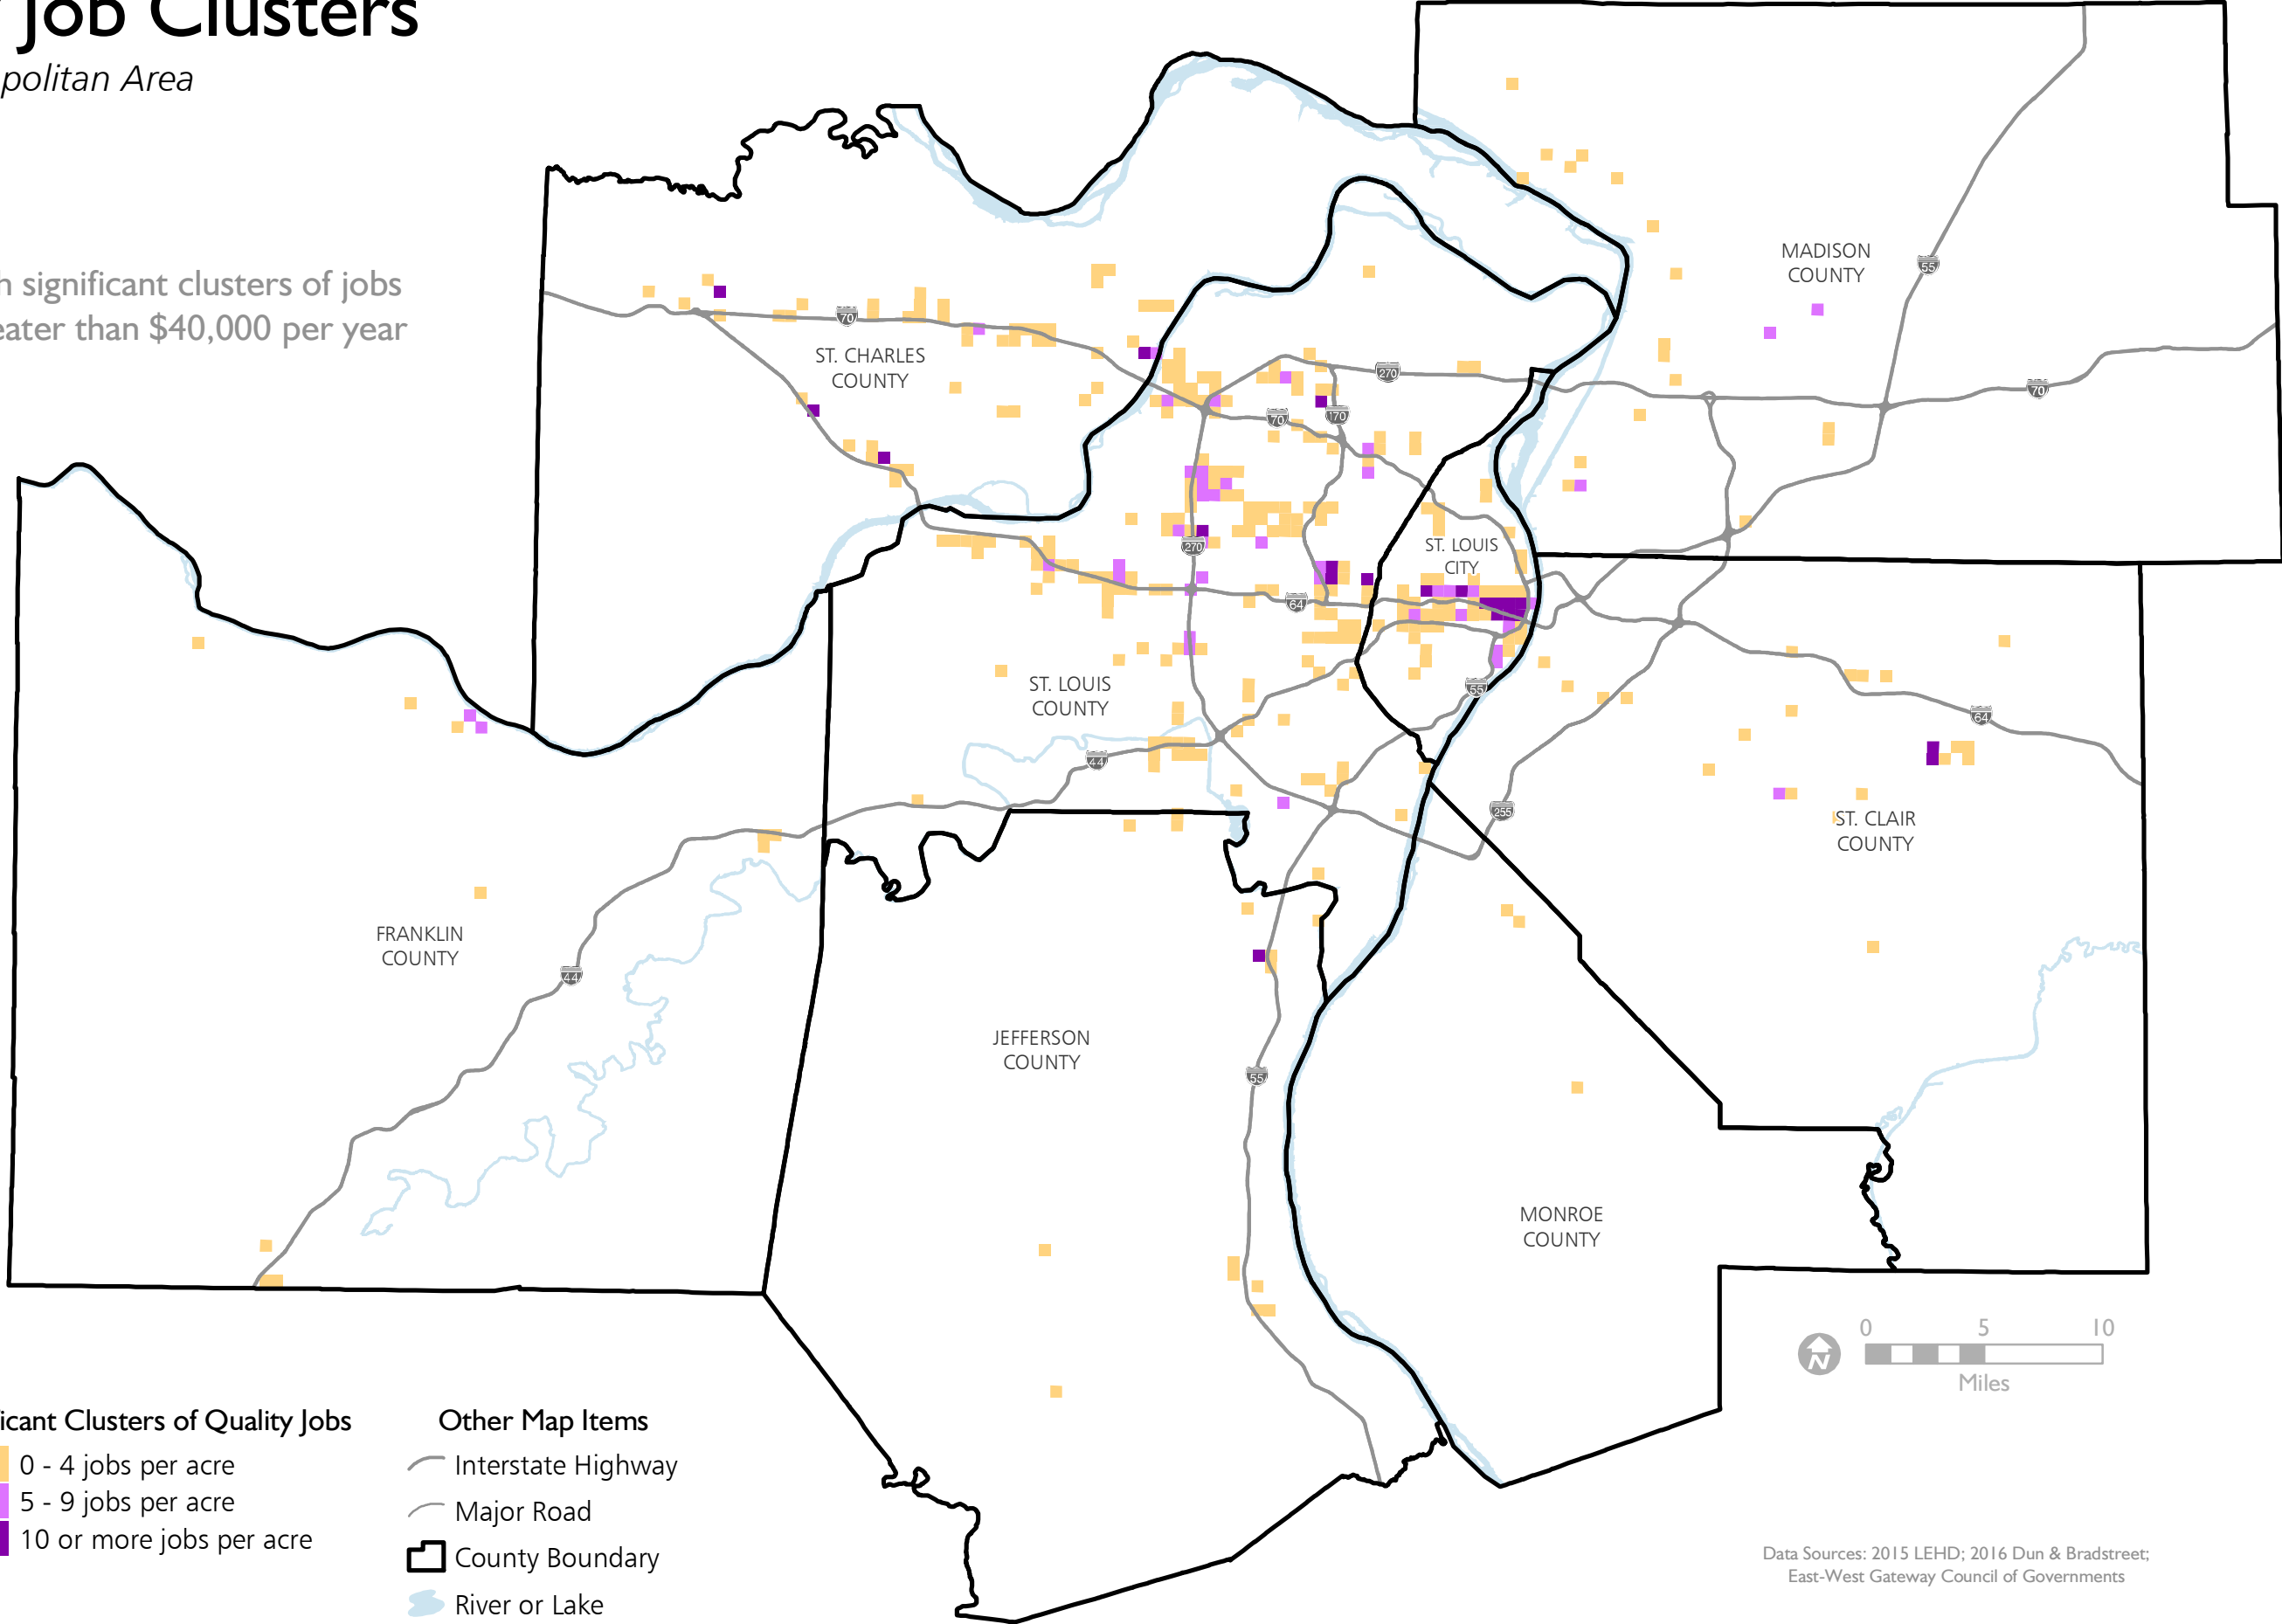

Quality Job Clusters

St. Louis Metropolitan Area

August 2018

Areas with significant clusters of jobs paying greater than \$40,000 per year

Data Sources: 2015 LEHD; 2016 Dun & Bradstreet; East-West Gateway Council of Governments