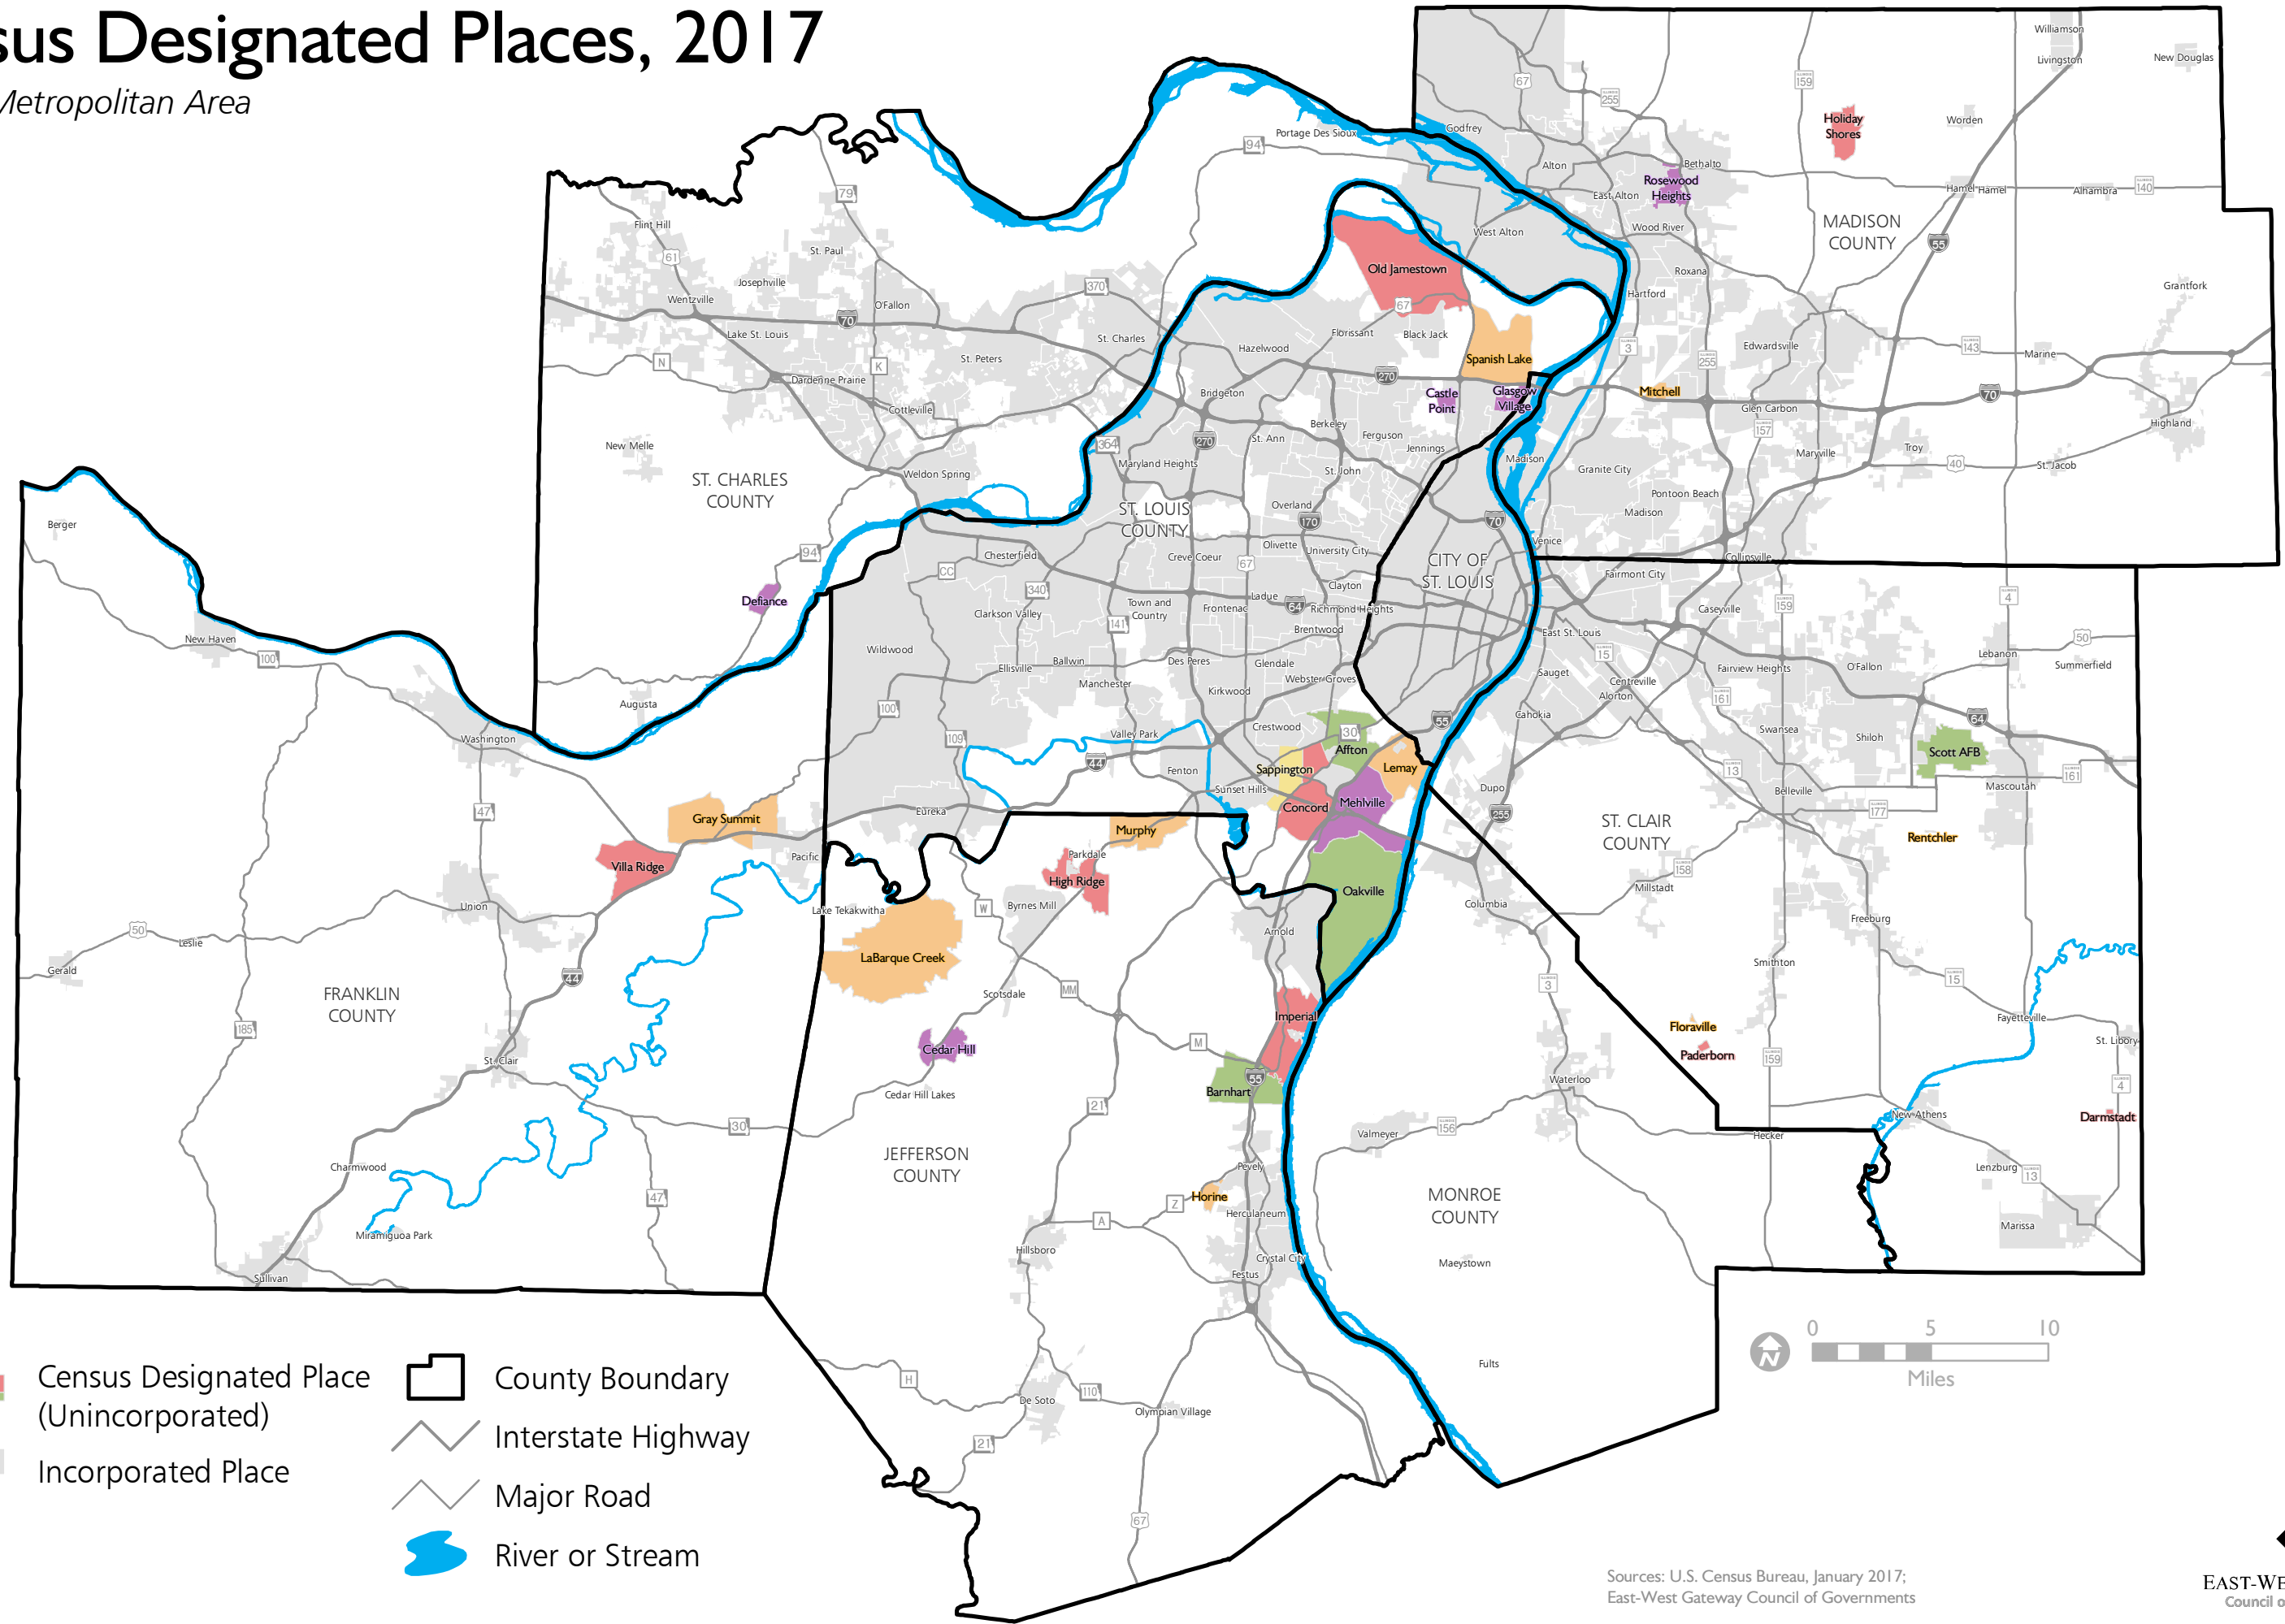

Census Designated Places, 2017

St. Louis Metropolitan Area

March 2018

EAST-WEST GATEWAY
Council of Governments