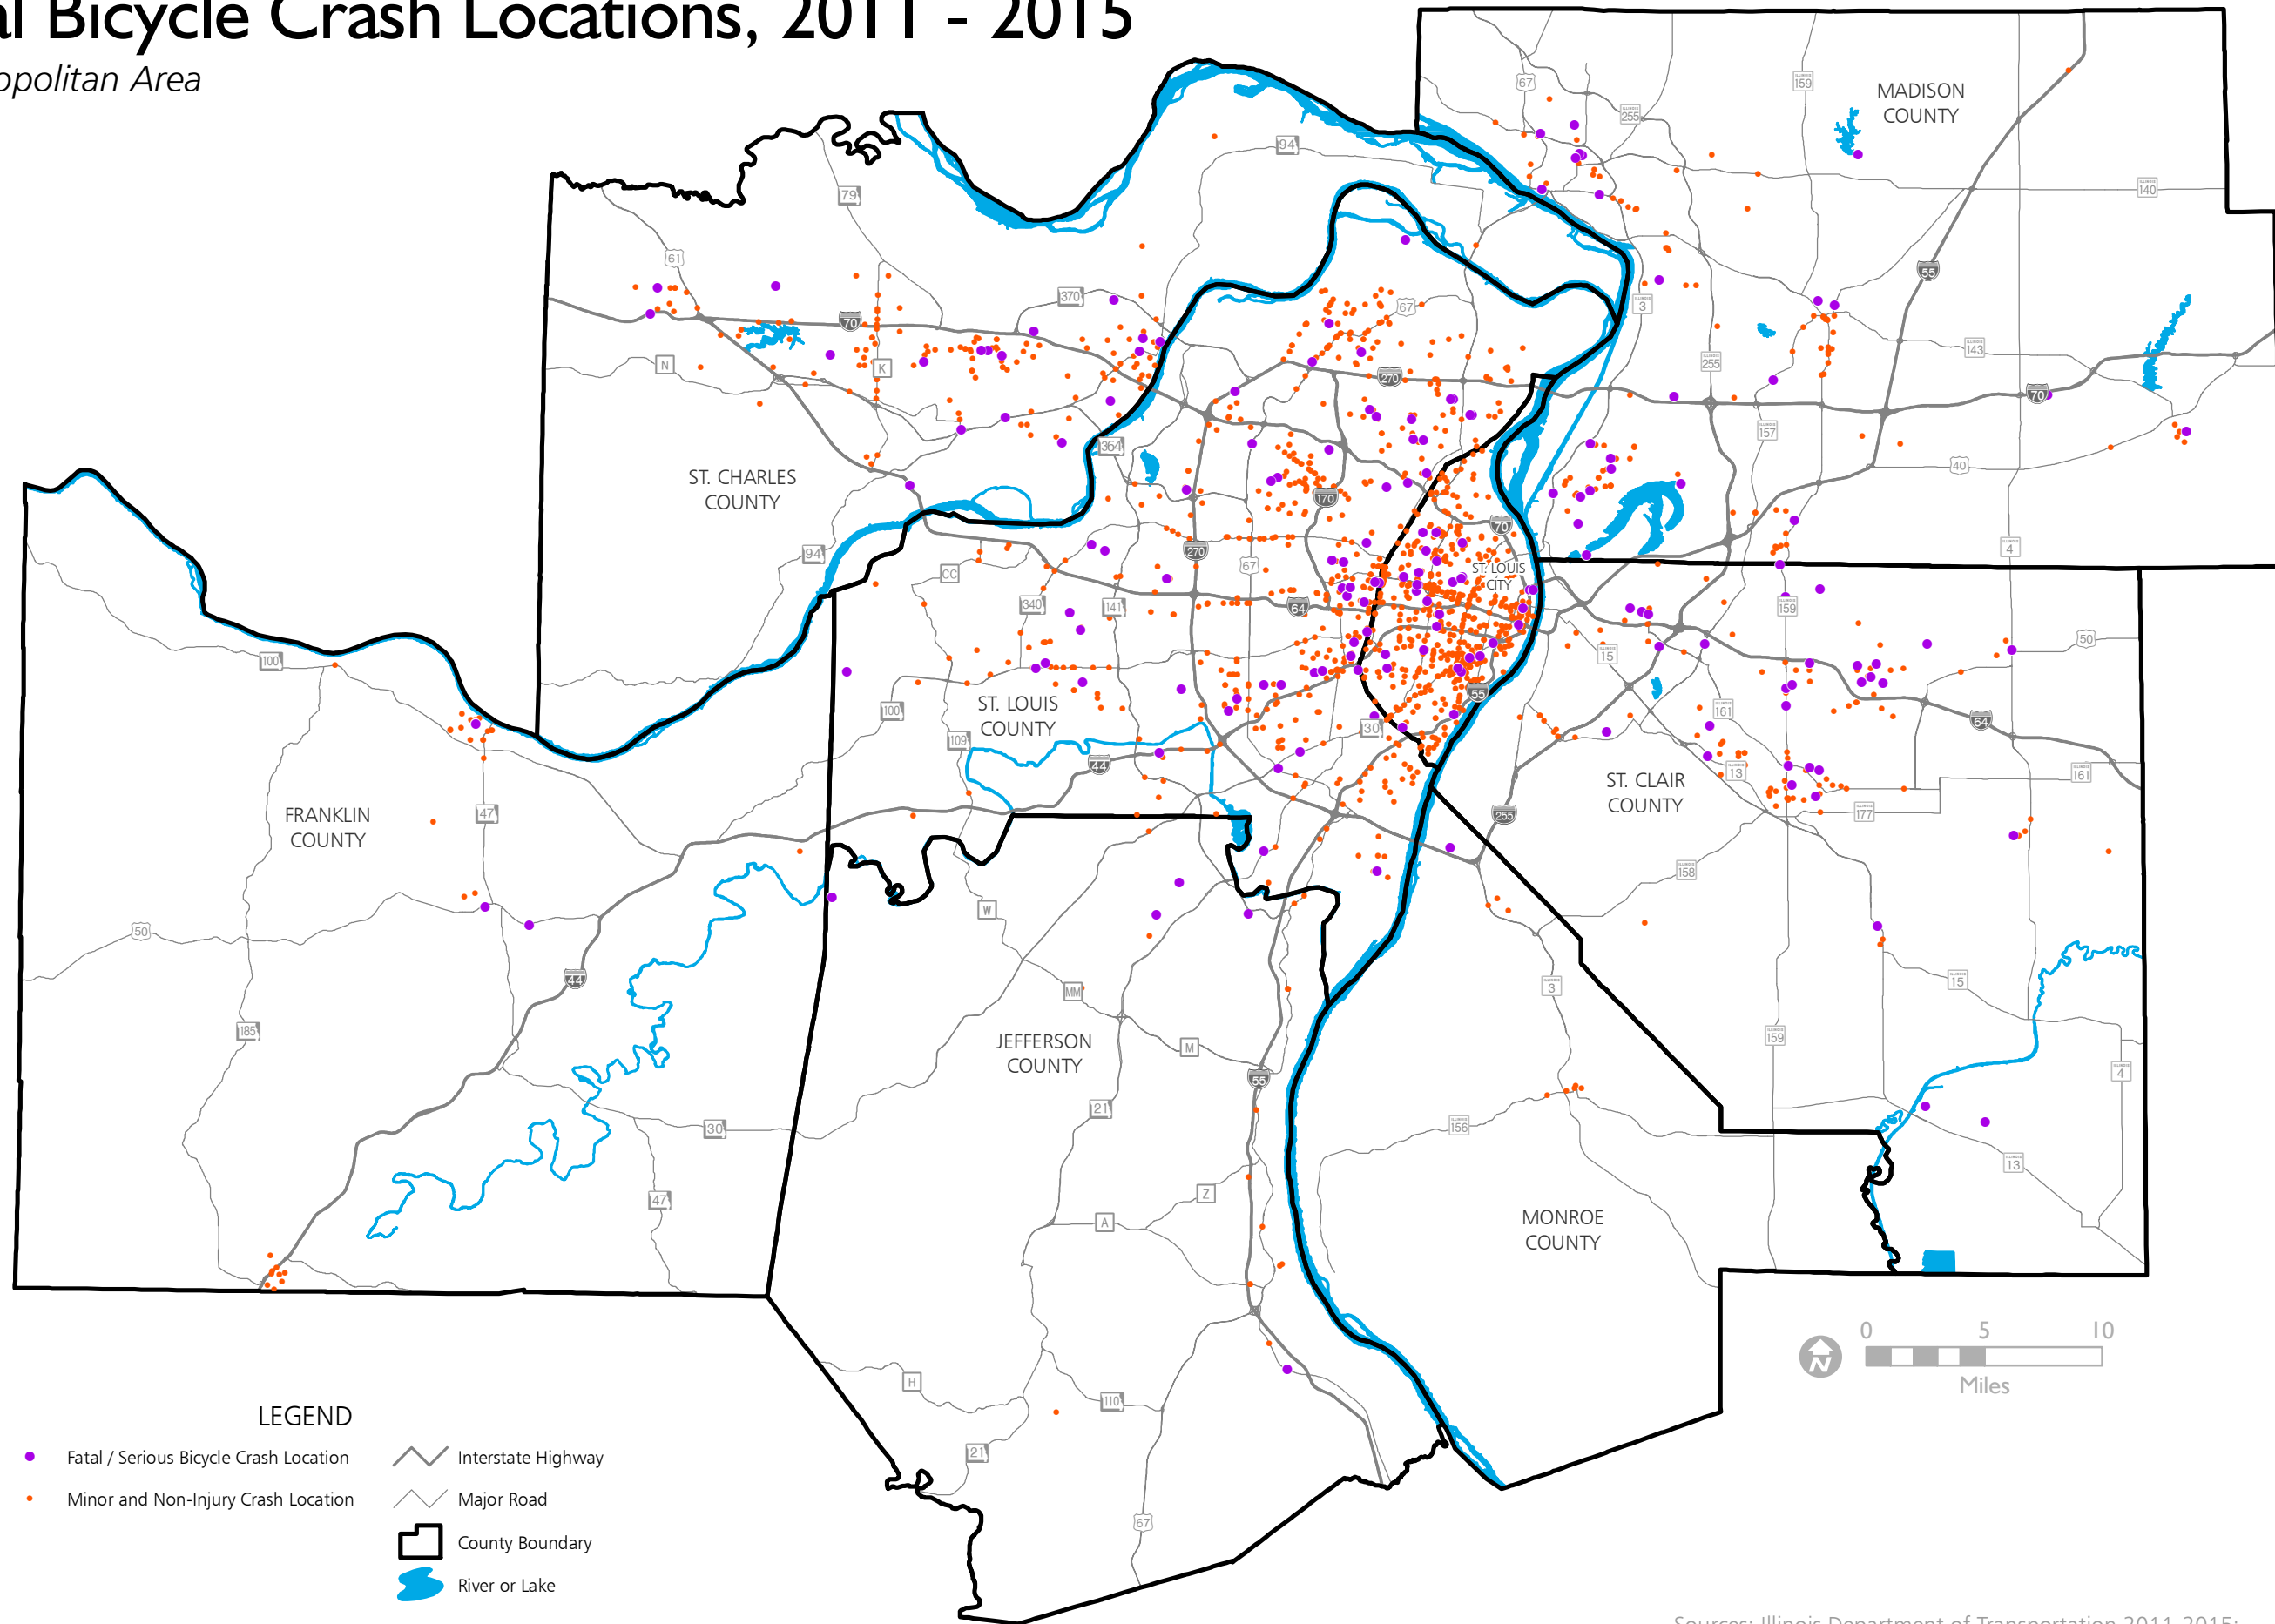

# Regional Bicycle Crash Locations, 2011 - 2015

St. Louis Metropolitan Area

November 2017

Sources: Illinois Department of Transportation 2011-2015;  
Missouri Department of Transportation 2011-2015;  
East-West Gateway Council of Governments