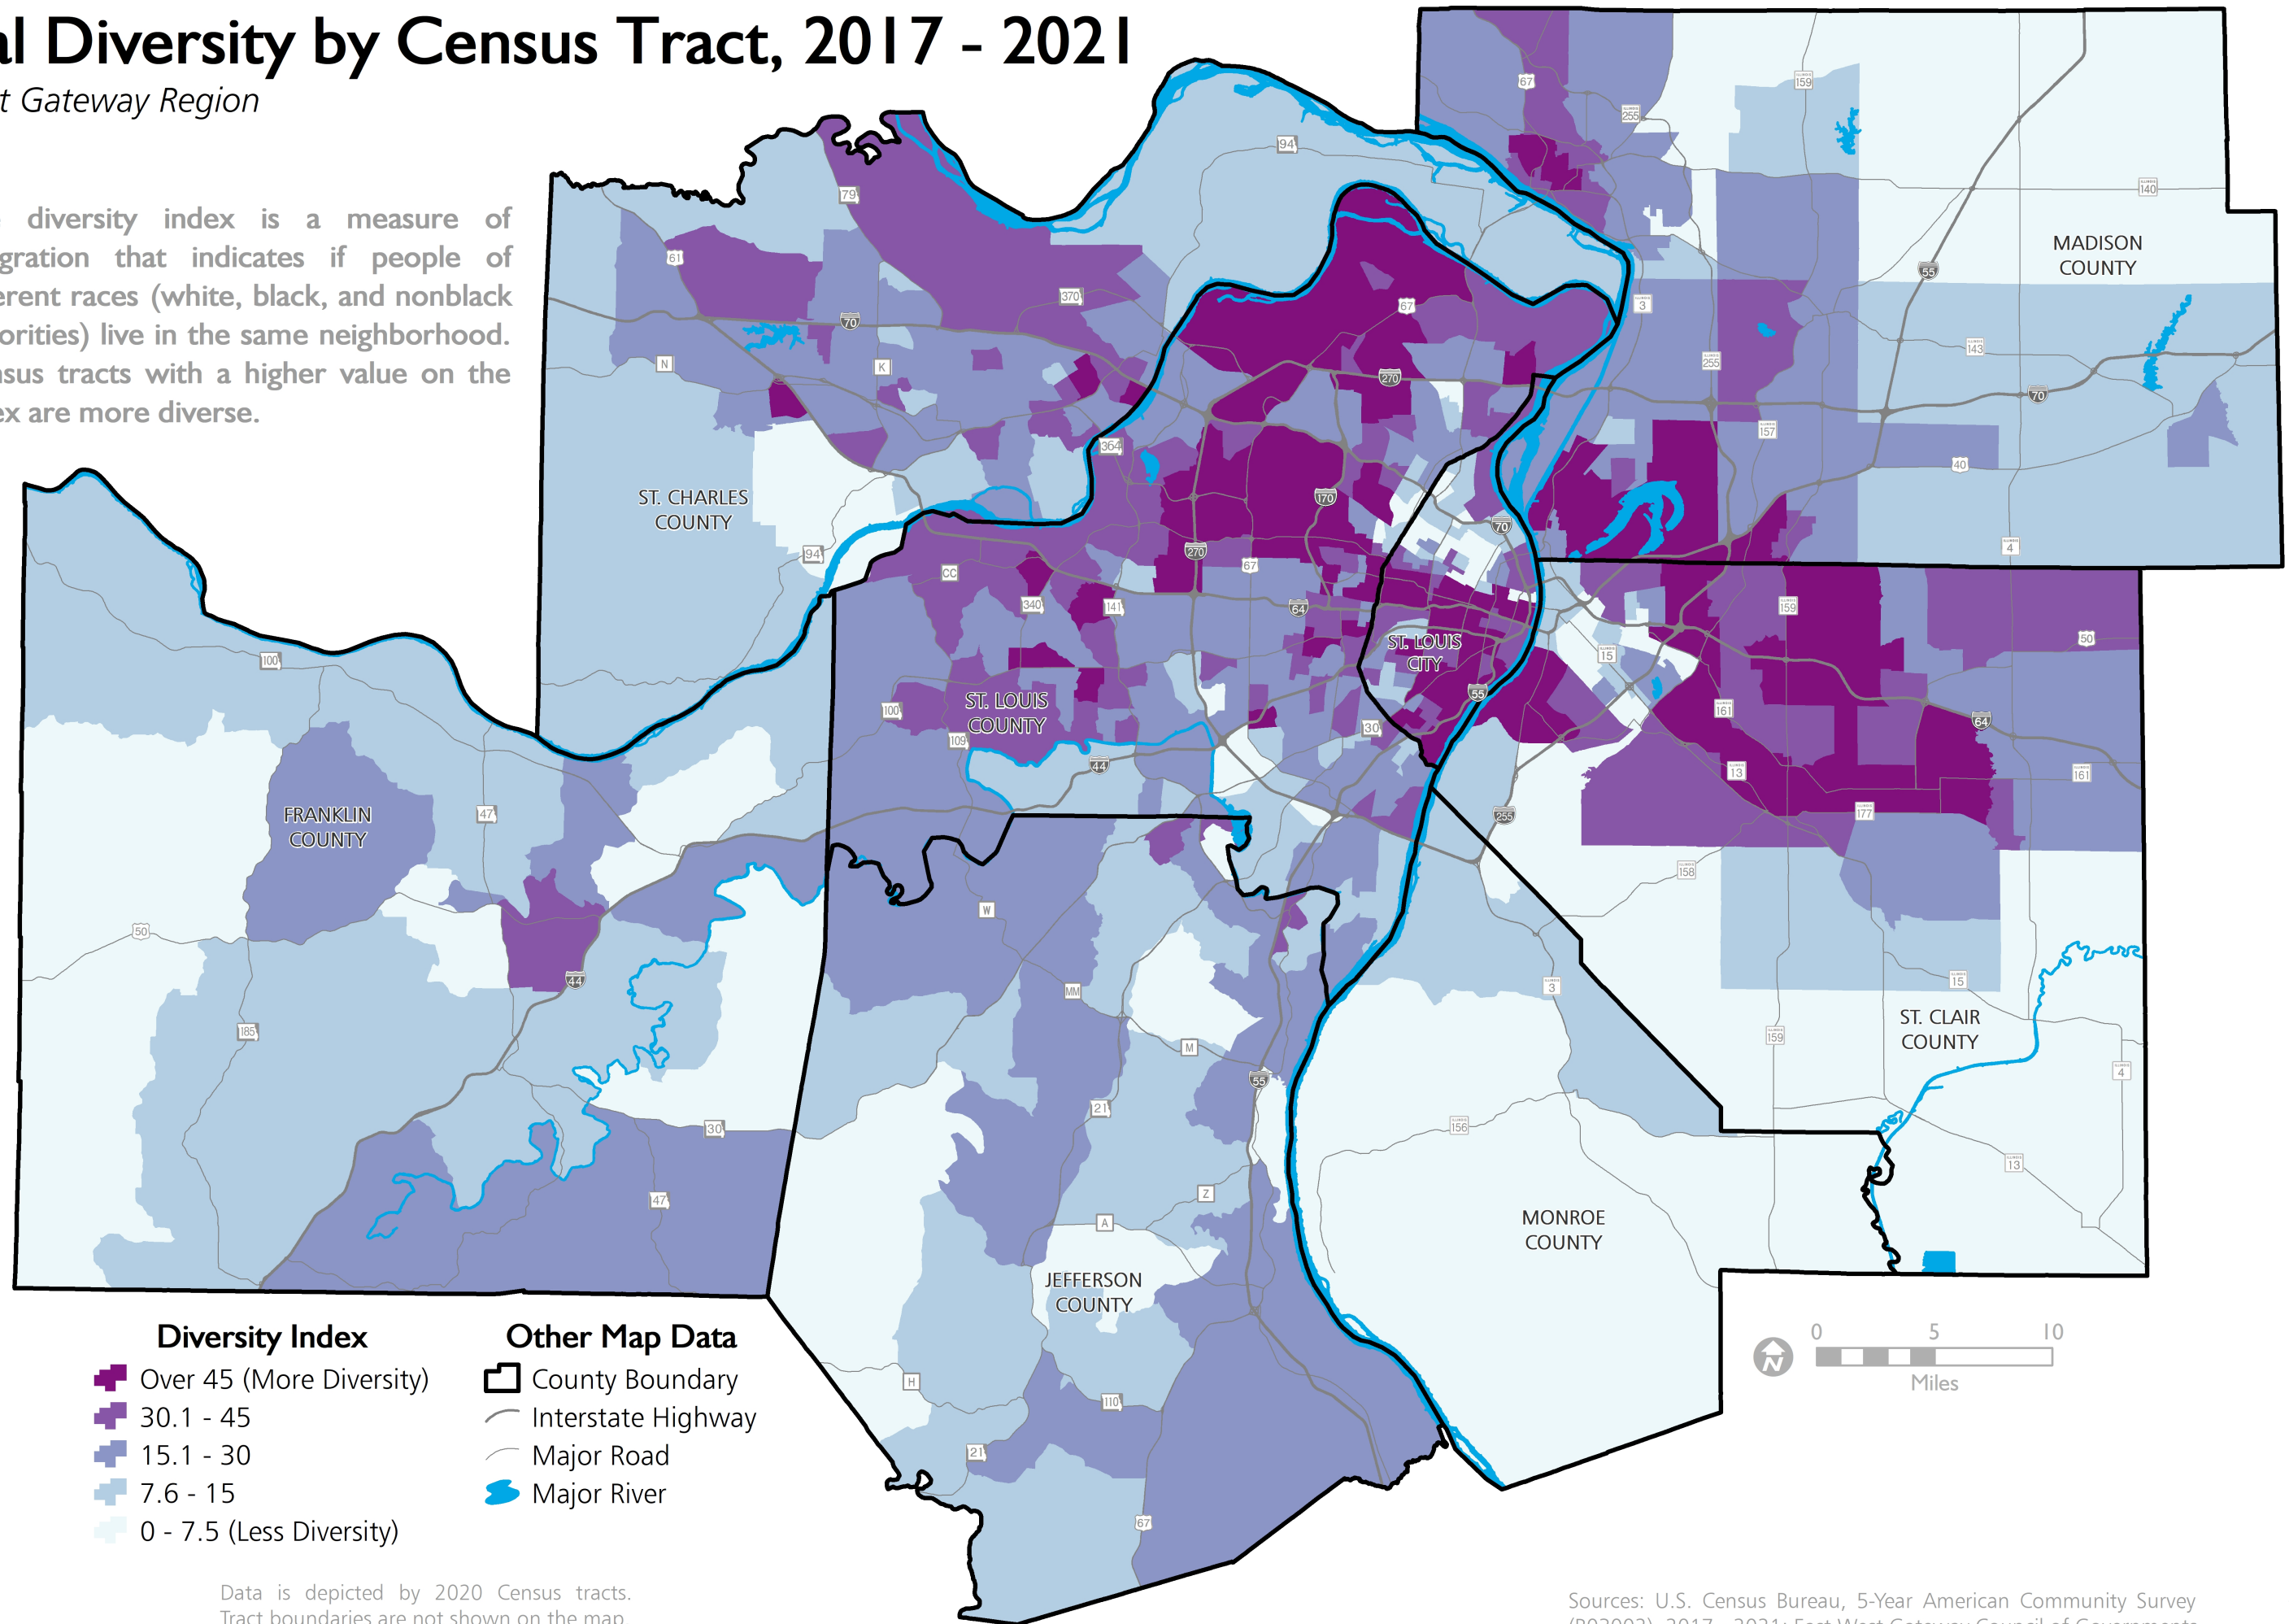

# Racial Diversity by Census Tract, 2017 - 2021

East-West Gateway Region

The diversity index is a measure of integration that indicates if people of different races (white, black, and nonblack minorities) live in the same neighborhood. Census tracts with a higher value on the index are more diverse.

Data is depicted by 2020 Census tracts. Tract boundaries are not shown on the map.

Sources: U.S. Census Bureau, 5-Year American Community Survey (B03002), 2017 - 2021; East-West Gateway Council of Governments