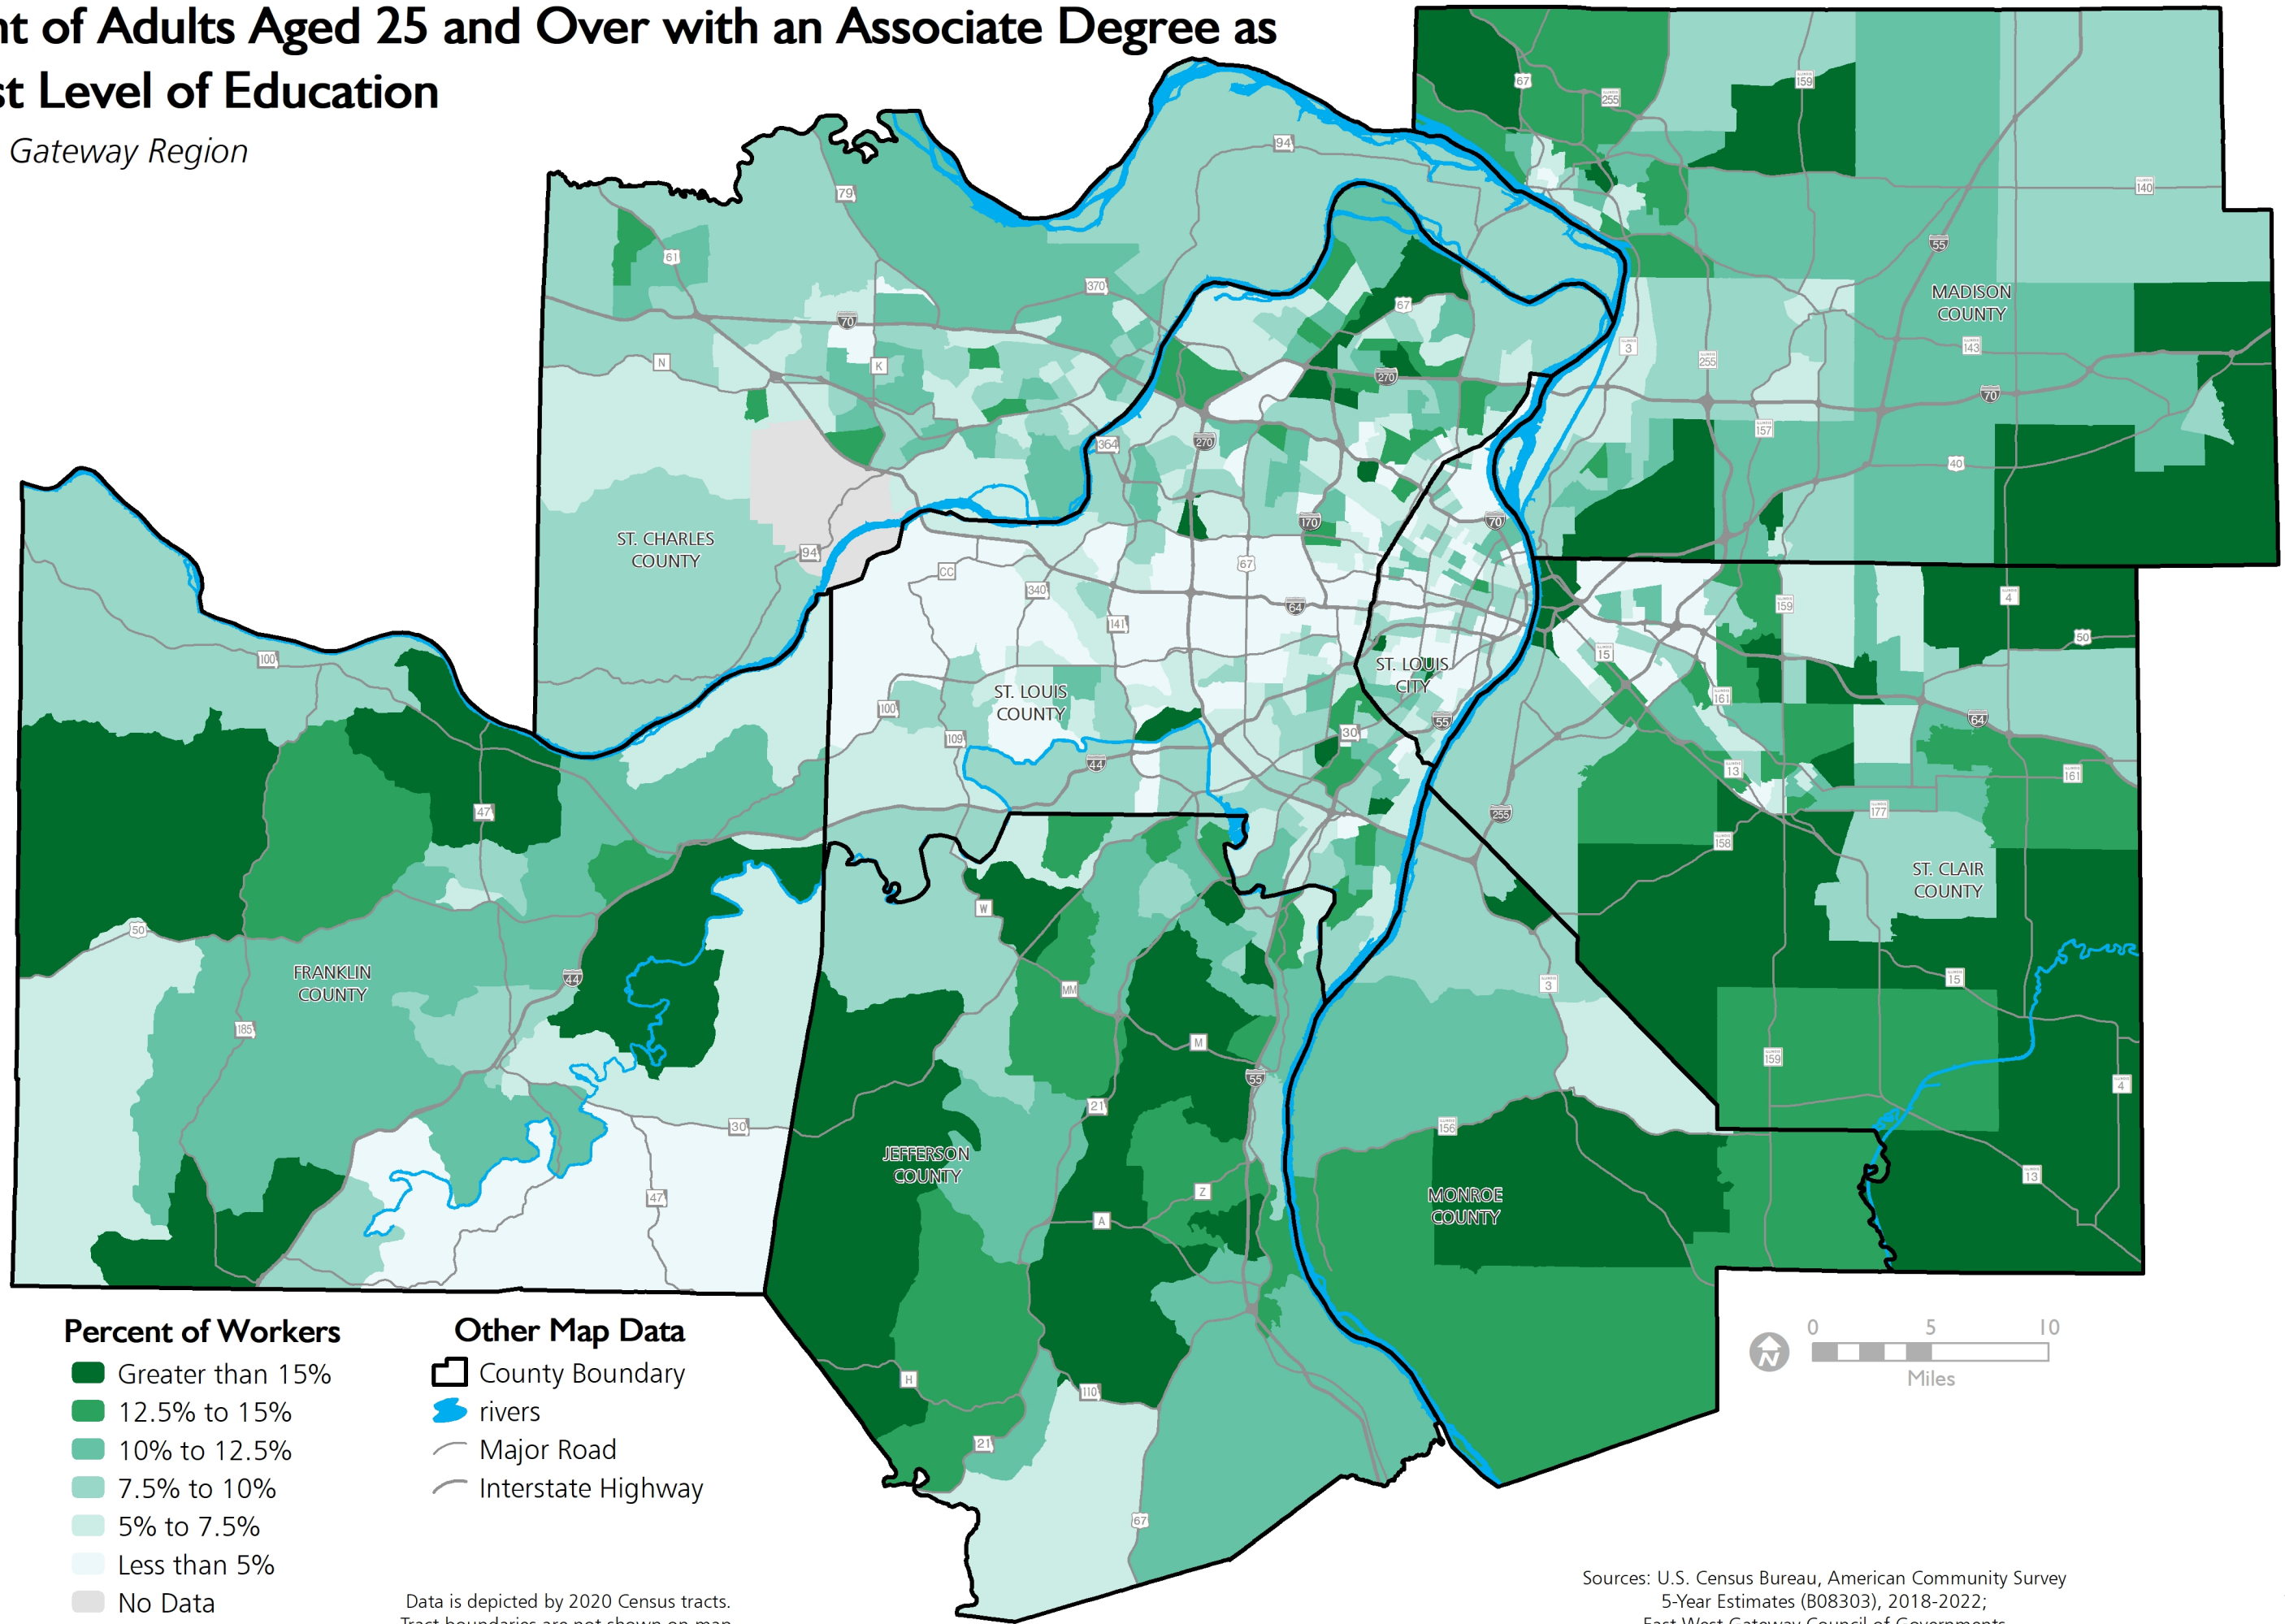

# Percent of Adults Aged 25 and Over with an Associate Degree as Highest Level of Education

East-West Gateway Region

Data is depicted by 2020 Census tracts. Tract boundaries are not shown on map.

Sources: U.S. Census Bureau, American Community Survey 5-Year Estimates (B08303), 2018-2022; East-West Gateway Council of Governments