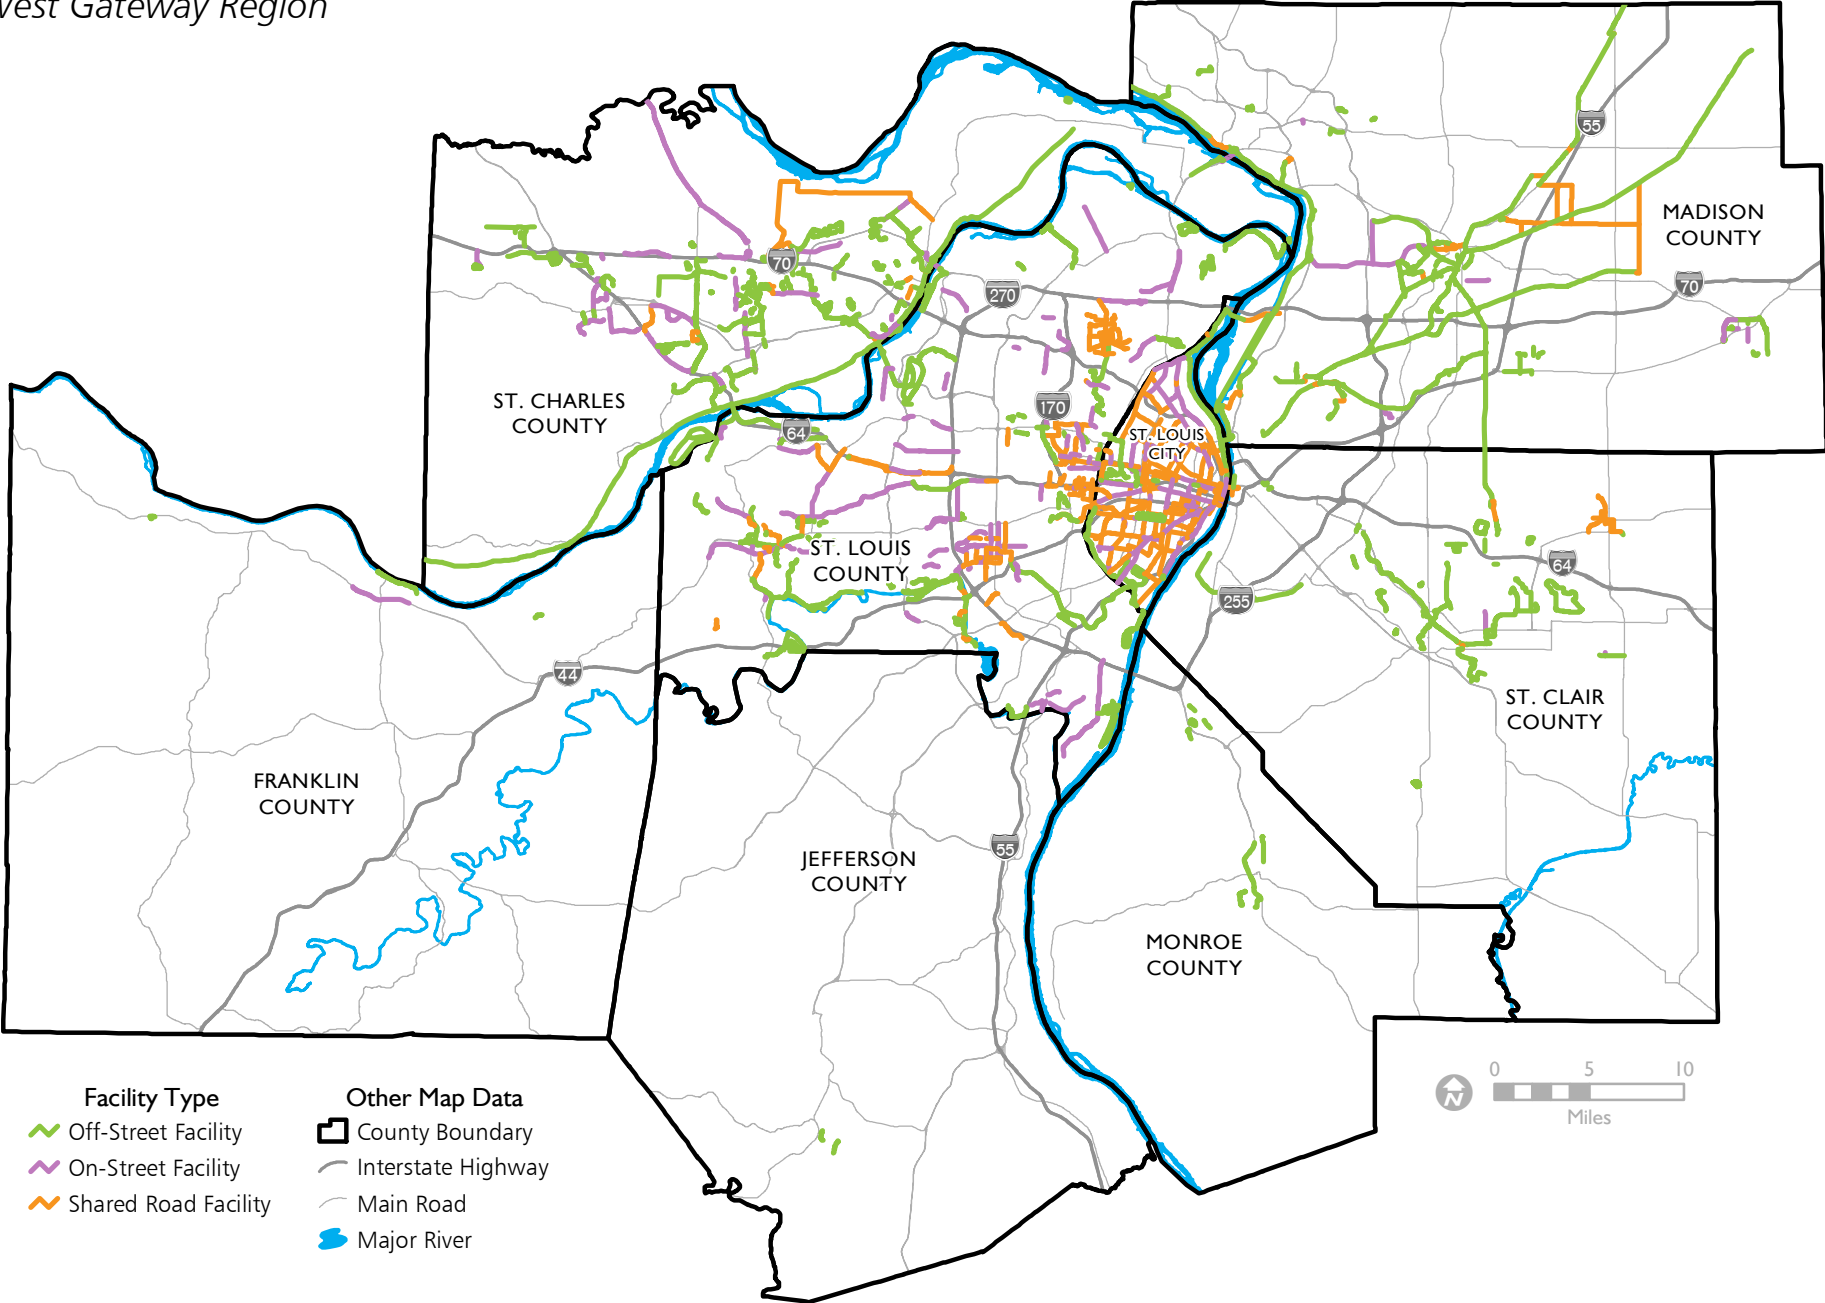

Bike Facilities

East-West Gateway Region

Sources: Great Rivers Greenway; Metro-East Parks & Recreation; Alta Planning + Design; HeartLands Conservancy; East-West Gateway Council of Governments