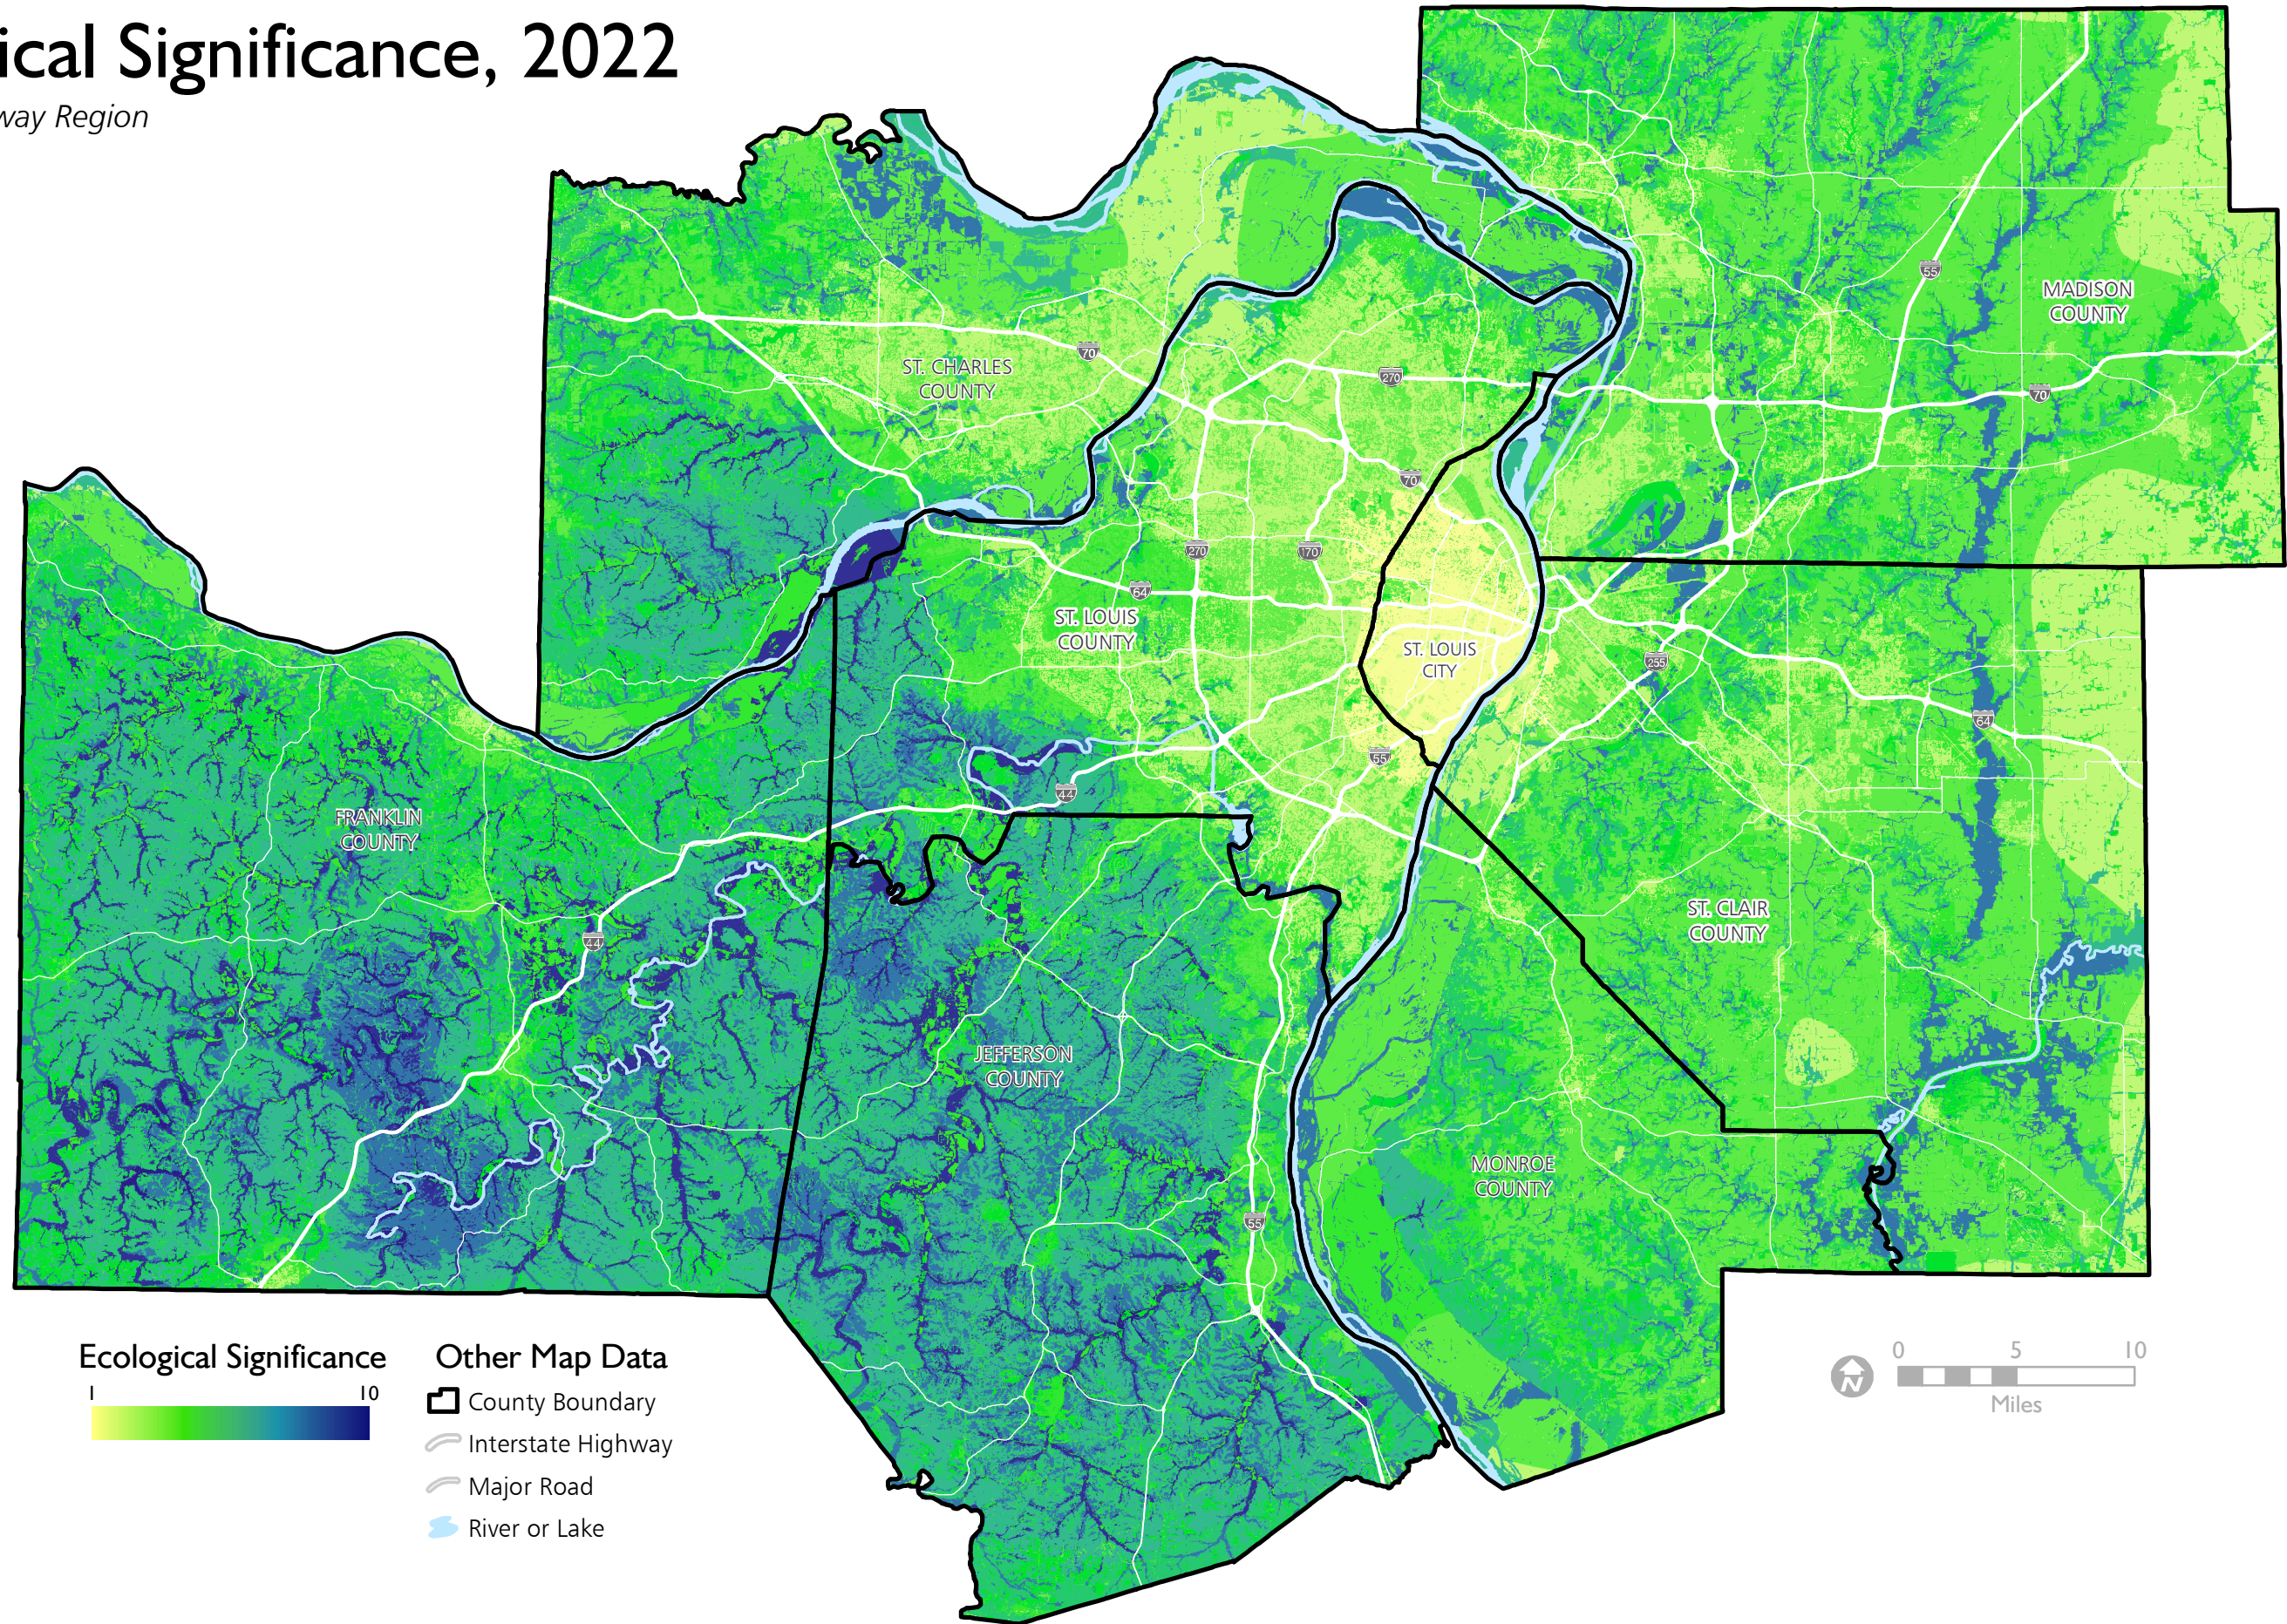

Ecological Significance, 2022

East-West Gateway Region

Ecological Significance

Other Map Data

- County Boundary
- Interstate Highway
- Major Road
- River or Lake

For Ecological Significance, 1 represents low significance and 10 represents high significance.

Sources: Missouri Resource Assessment Partnership (MoRAP); East-West Gateway Council of Governments