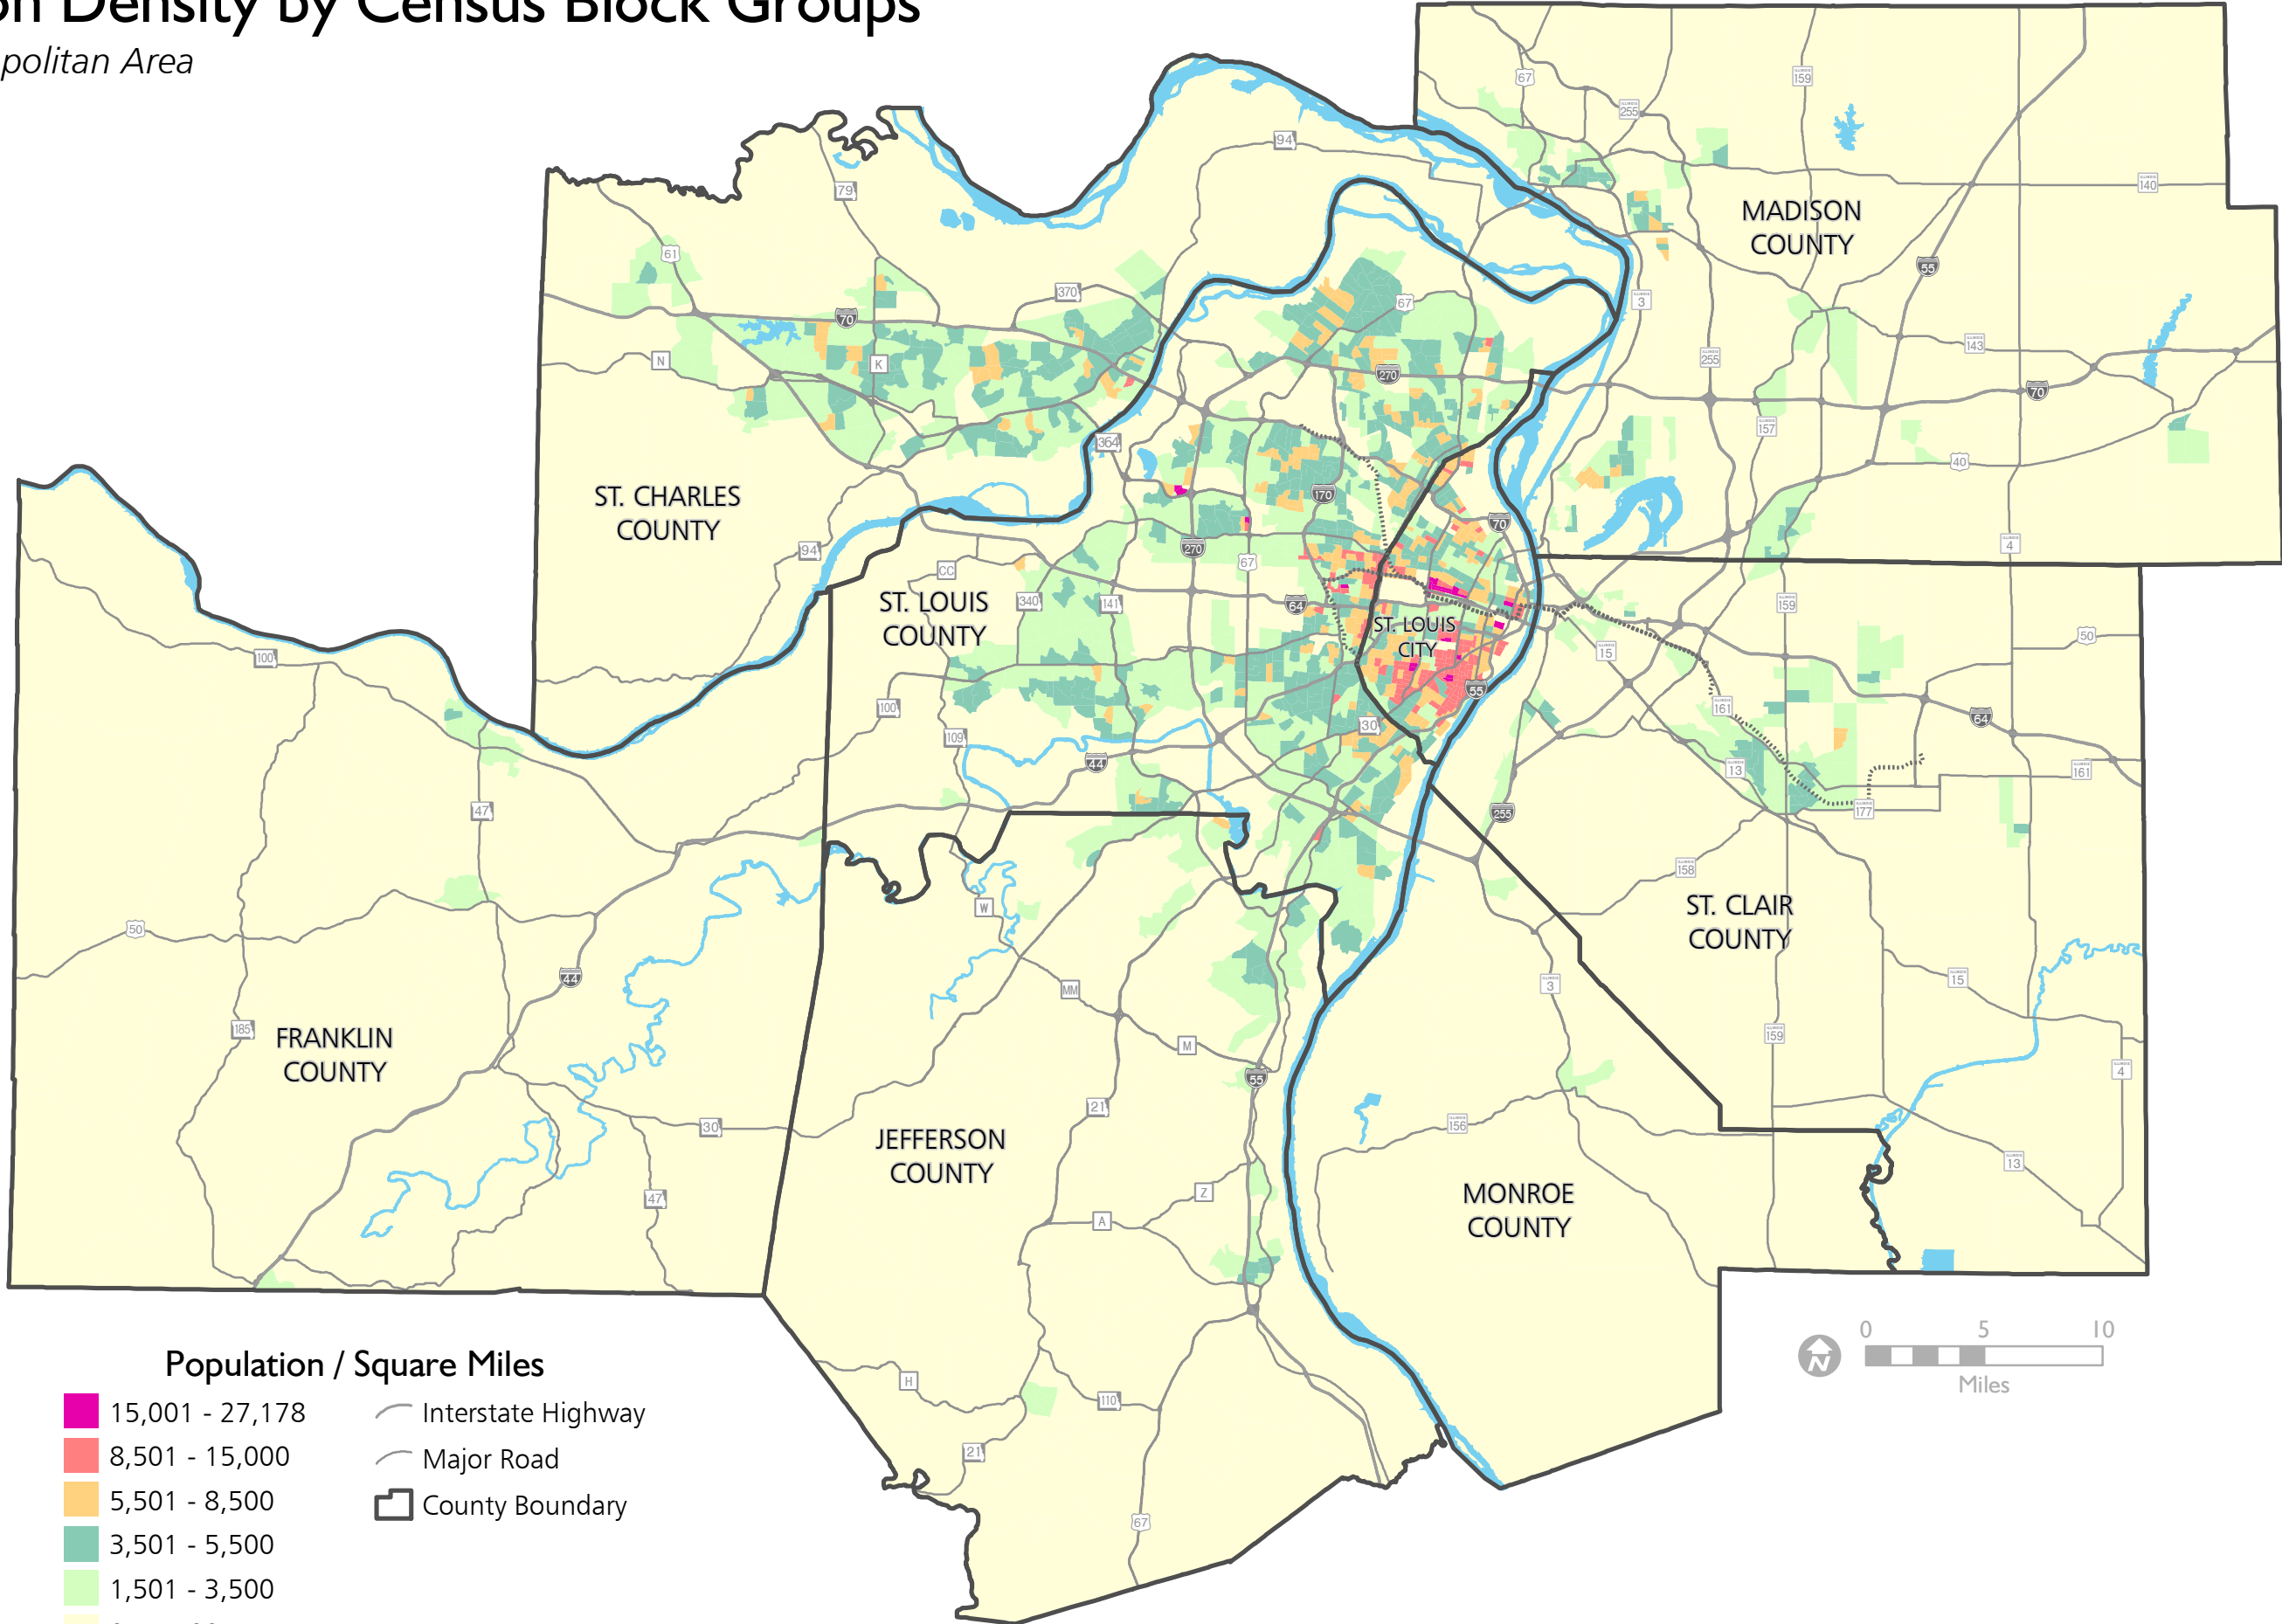

Population Density by Census Block Groups

St. Louis Metropolitan Area

September 2021

Census Block Group boundaries are not drawn.

Sources: U.S. Census Bureau, 2020 State Redistricting Data; East-West Gateway Council of Governments