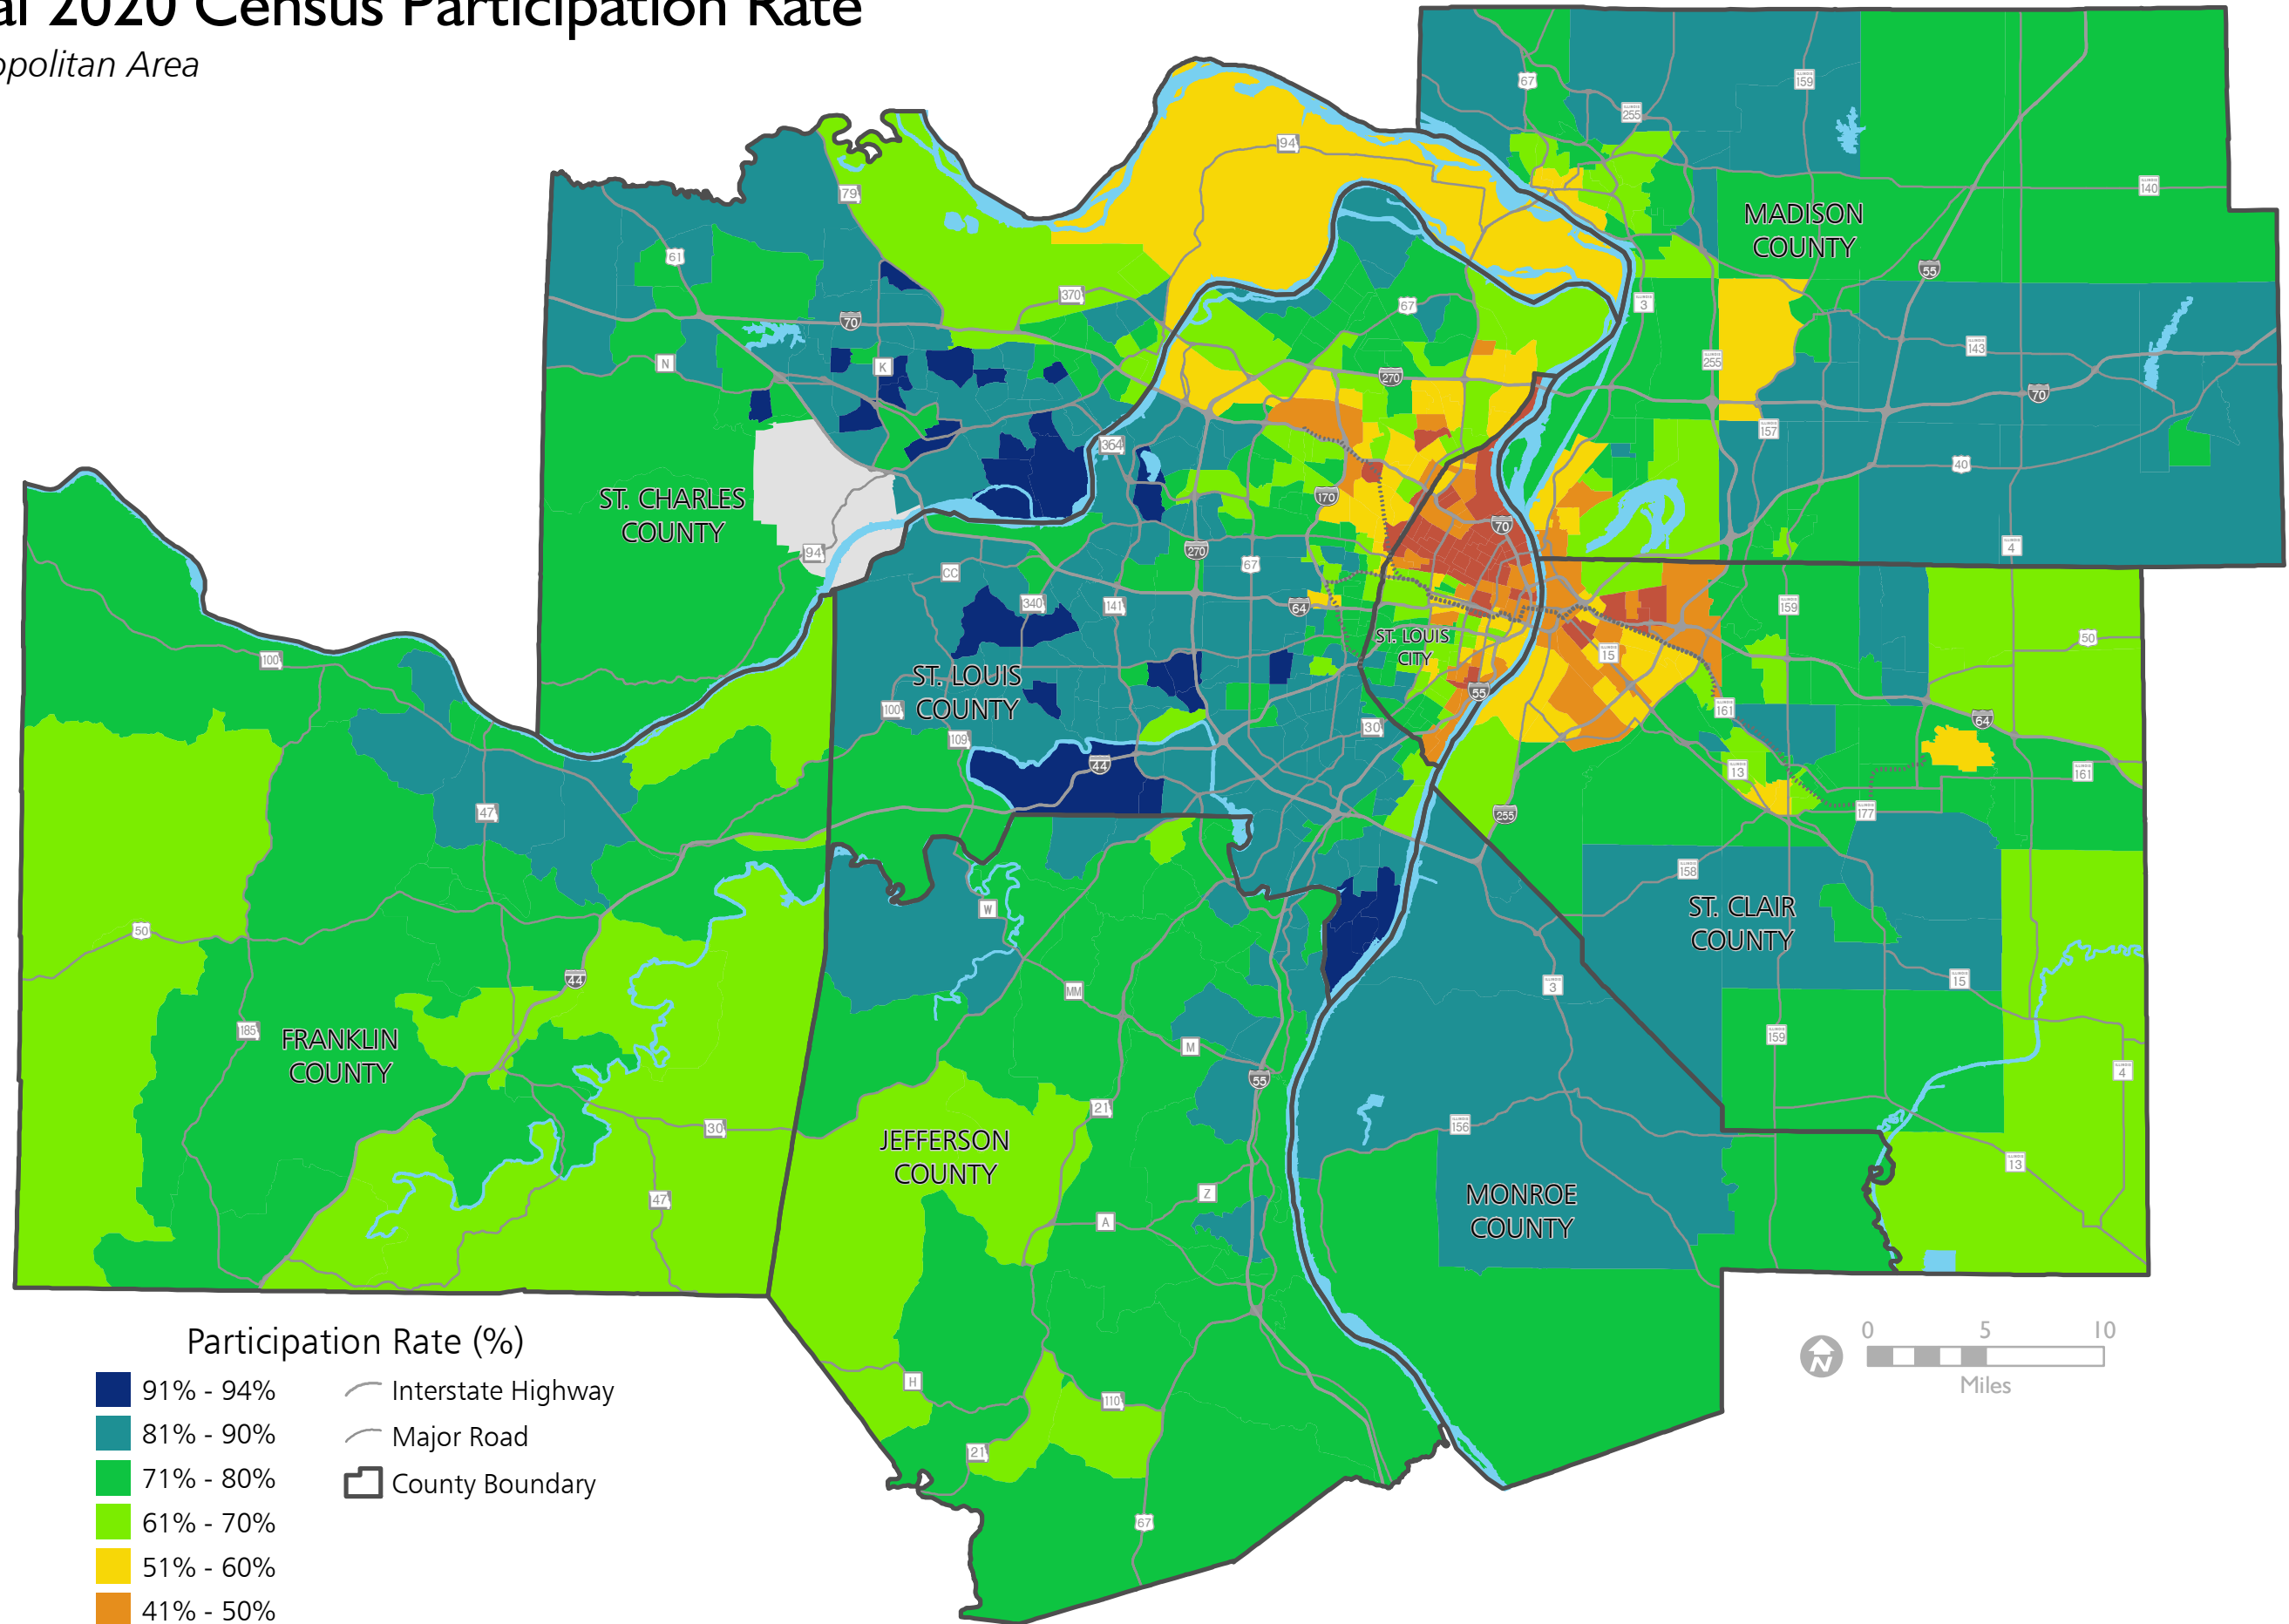

# Decennial 2020 Census Participation Rate

St. Louis Metropolitan Area

September 2021

Census Tract boundaries are not drawn.

Sources: U.S. Census Bureau, 2020 State Redistricting Data; East-West Gateway Council of Governments