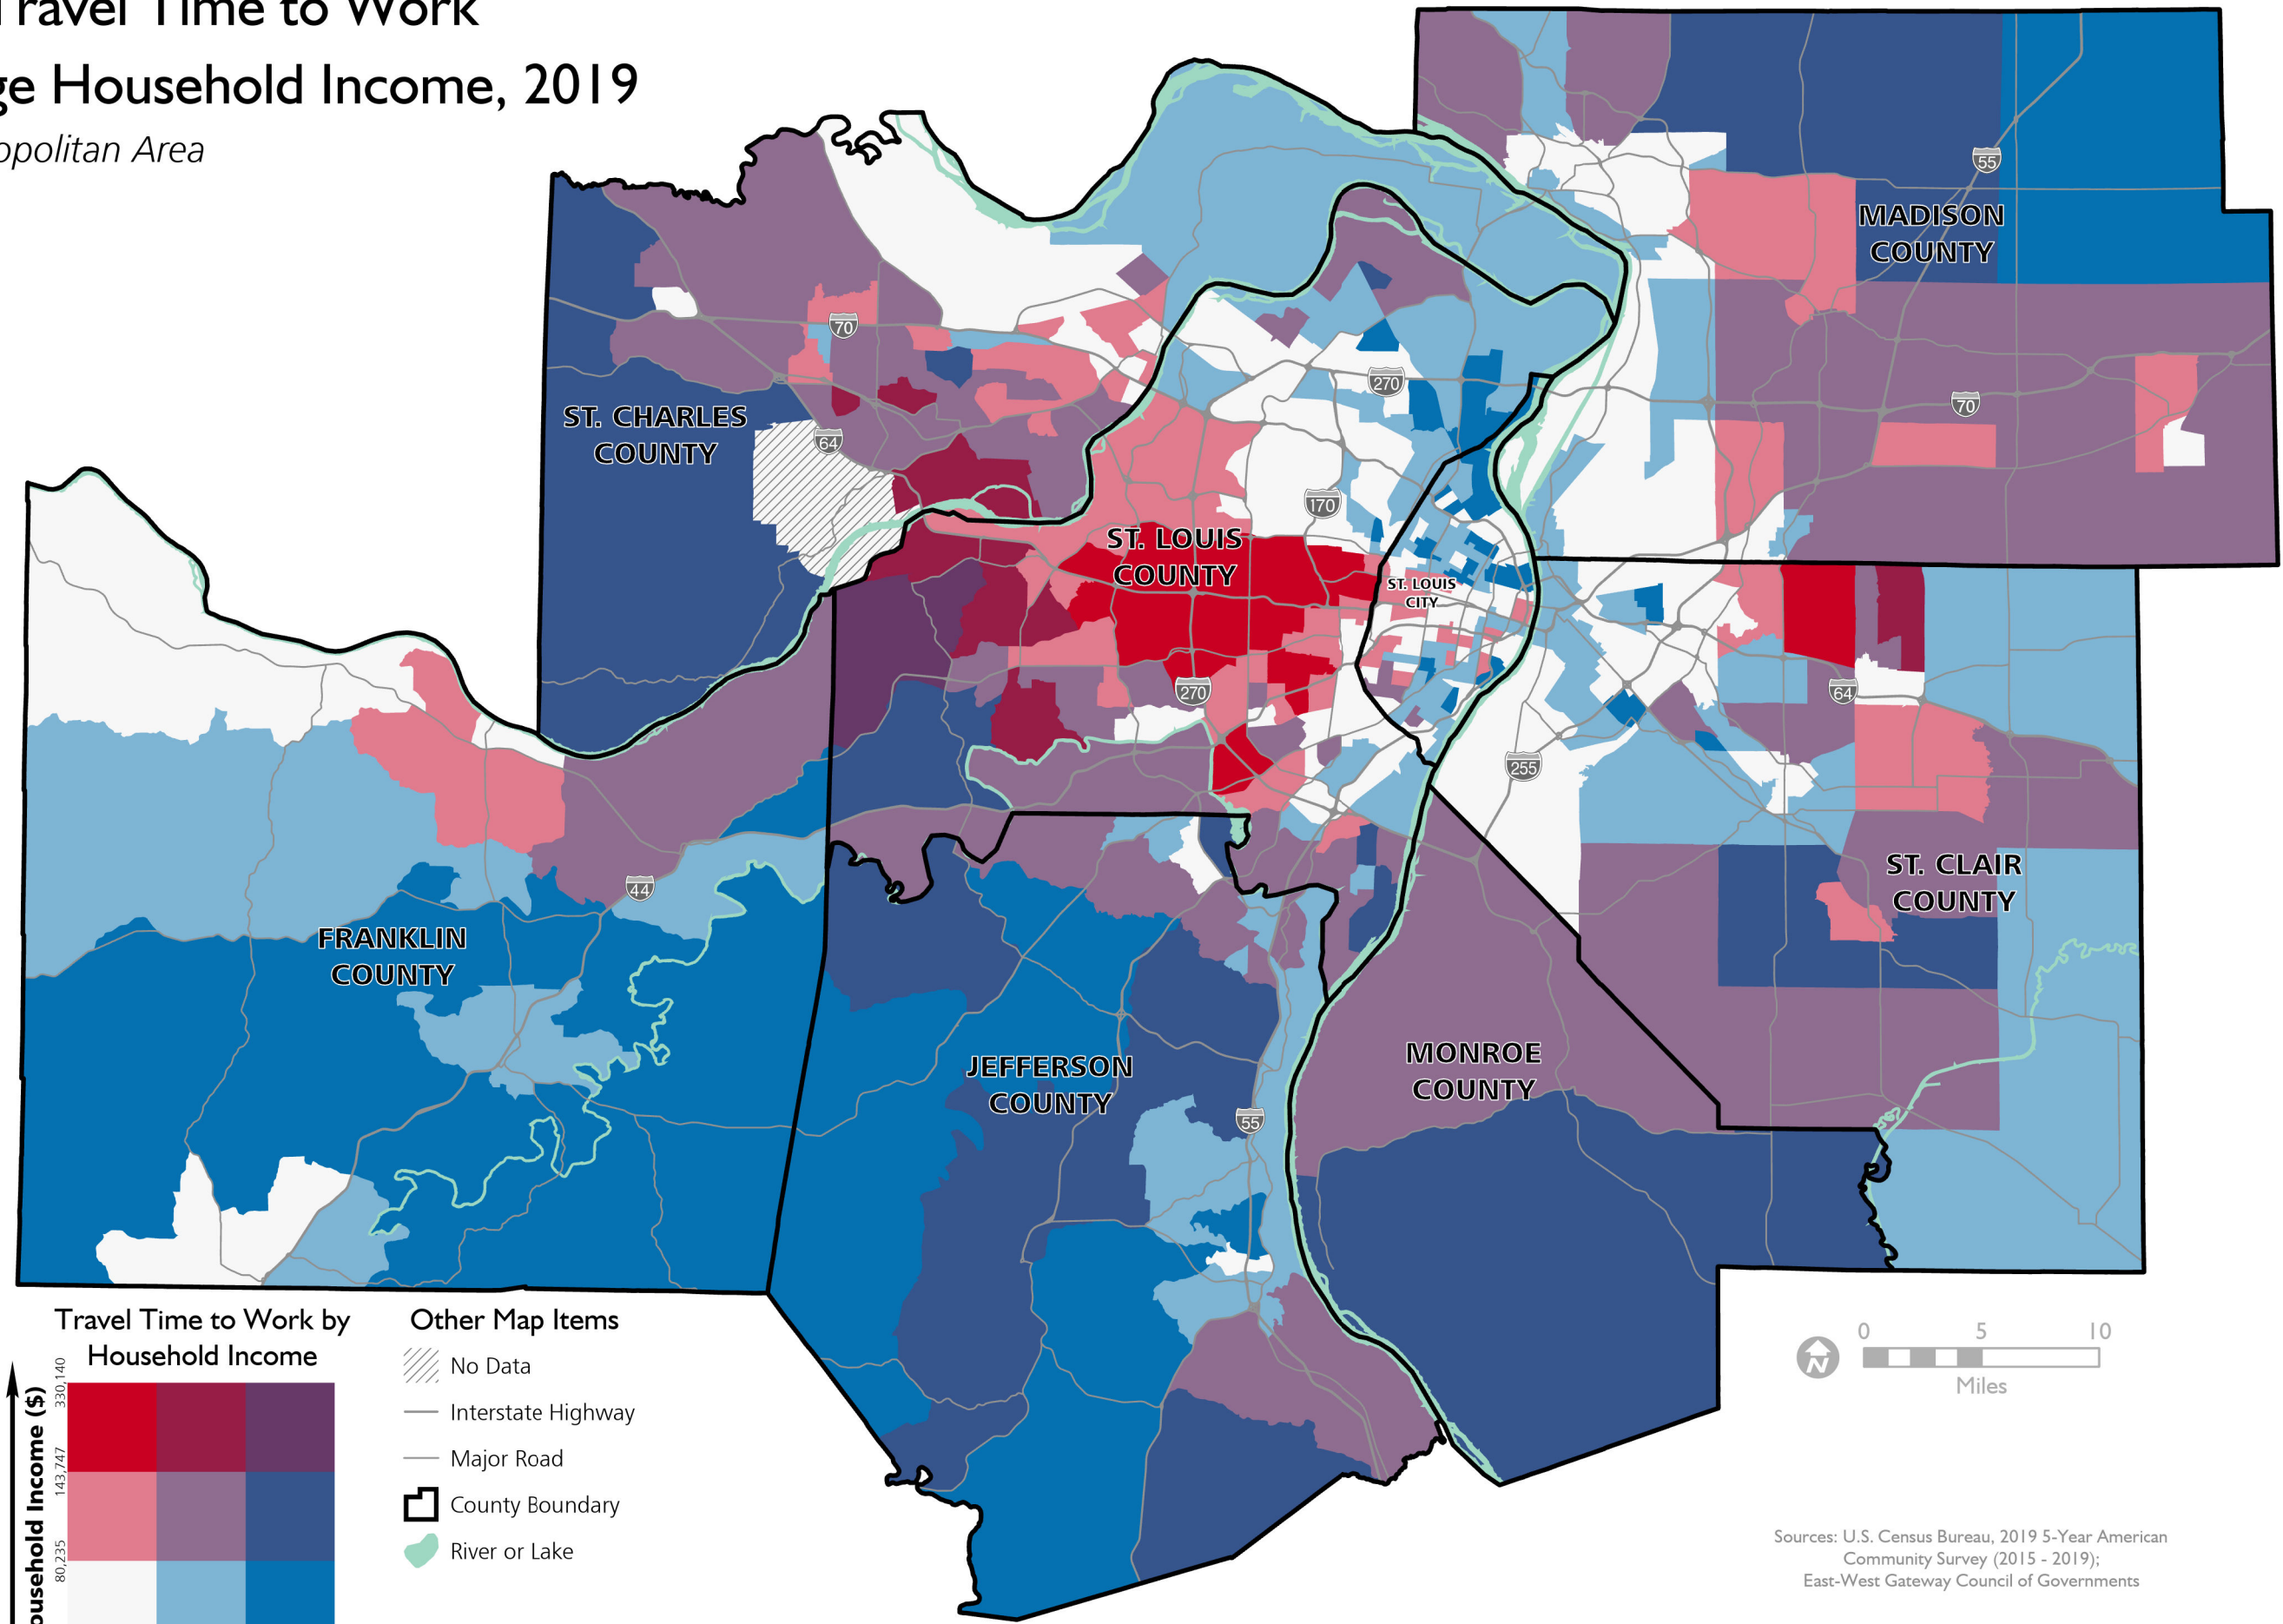

# Average Travel Time to Work by Average Household Income, 2019

St. Louis Metropolitan Area  
May 2021

- Other Map Items**
- No Data
  - Interstate Highway
  - Major Road
  - County Boundary
  - River or Lake

Data is depicted by Census 2010 tracts.  
Tract boundaries are not shown on this map.

Sources: U.S. Census Bureau, 2019 5-Year American Community Survey (2015 - 2019); East-West Gateway Council of Governments