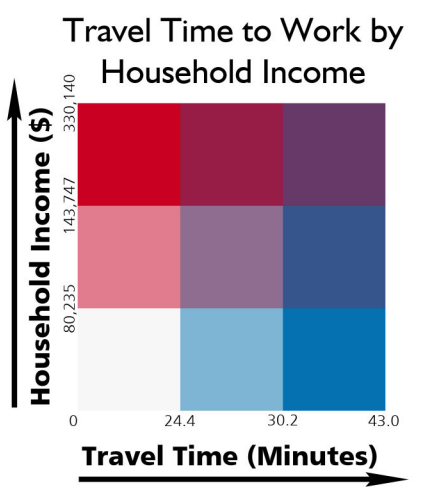

# Average Travel Time to Work by Average Household Income, 2019

St. Louis Metropolitan Area  
May 2021

- Other Map Items**
- No Data
  - Interstate Highway
  - Major Road
  - County Boundary
  - River or Lake