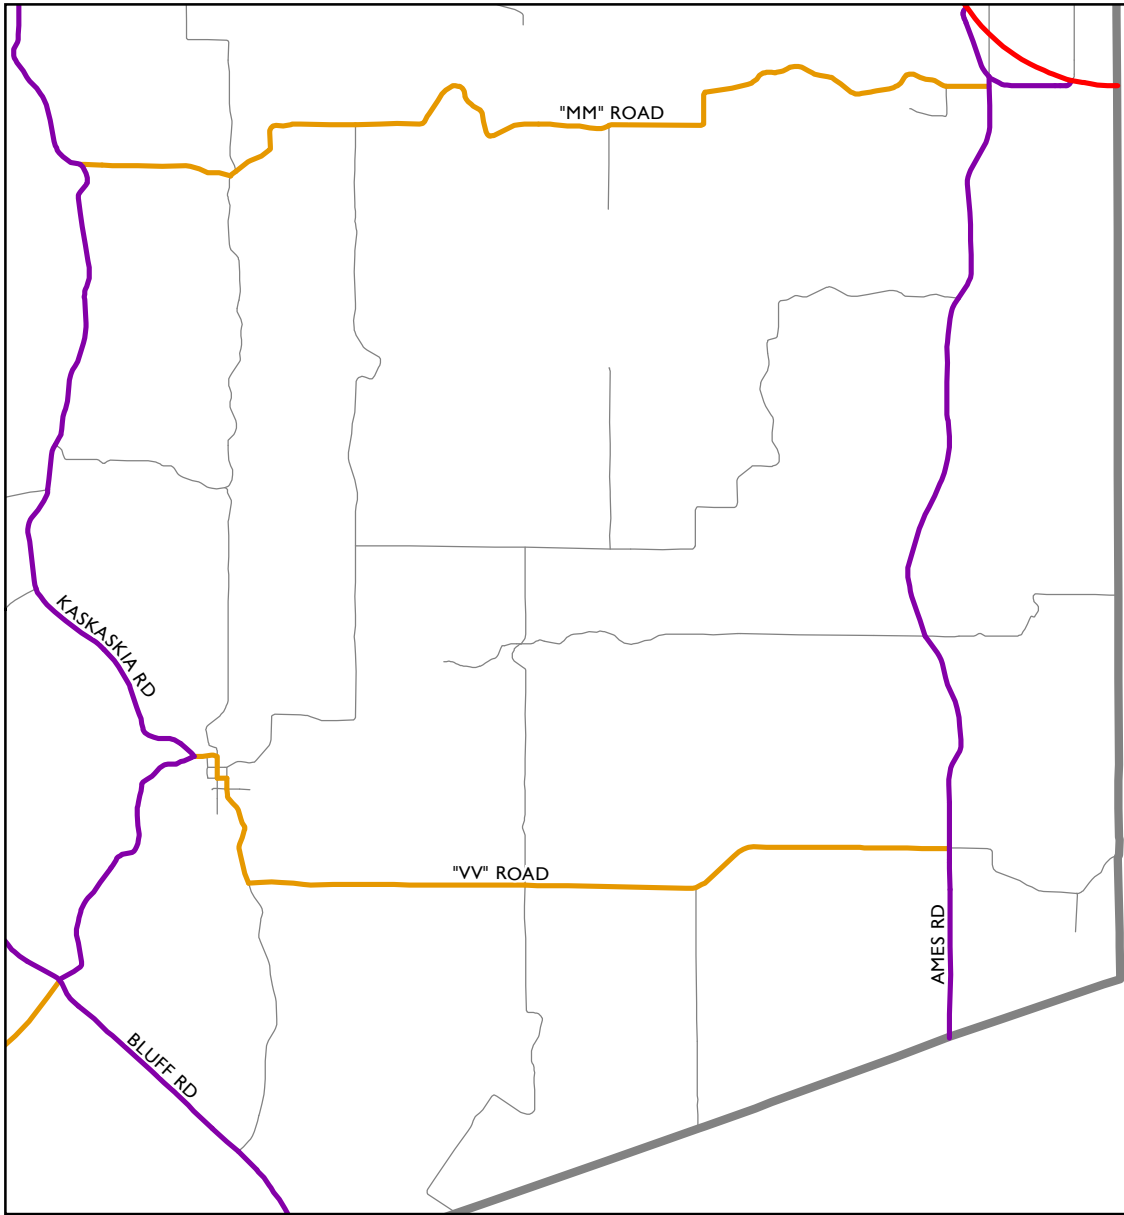

Map 8 of 9
Monroe County, Illinois
May 2019

- Interstate
- Expressway
- Principal Arterial
- Minor Arterial
- Major Collector
- Minor Collector
- Local Road

- County Boundary
- Urban Area Boundary

FHWA Approval
May 29, 2020

EAST-WEST GATEWAY
Council of Governments