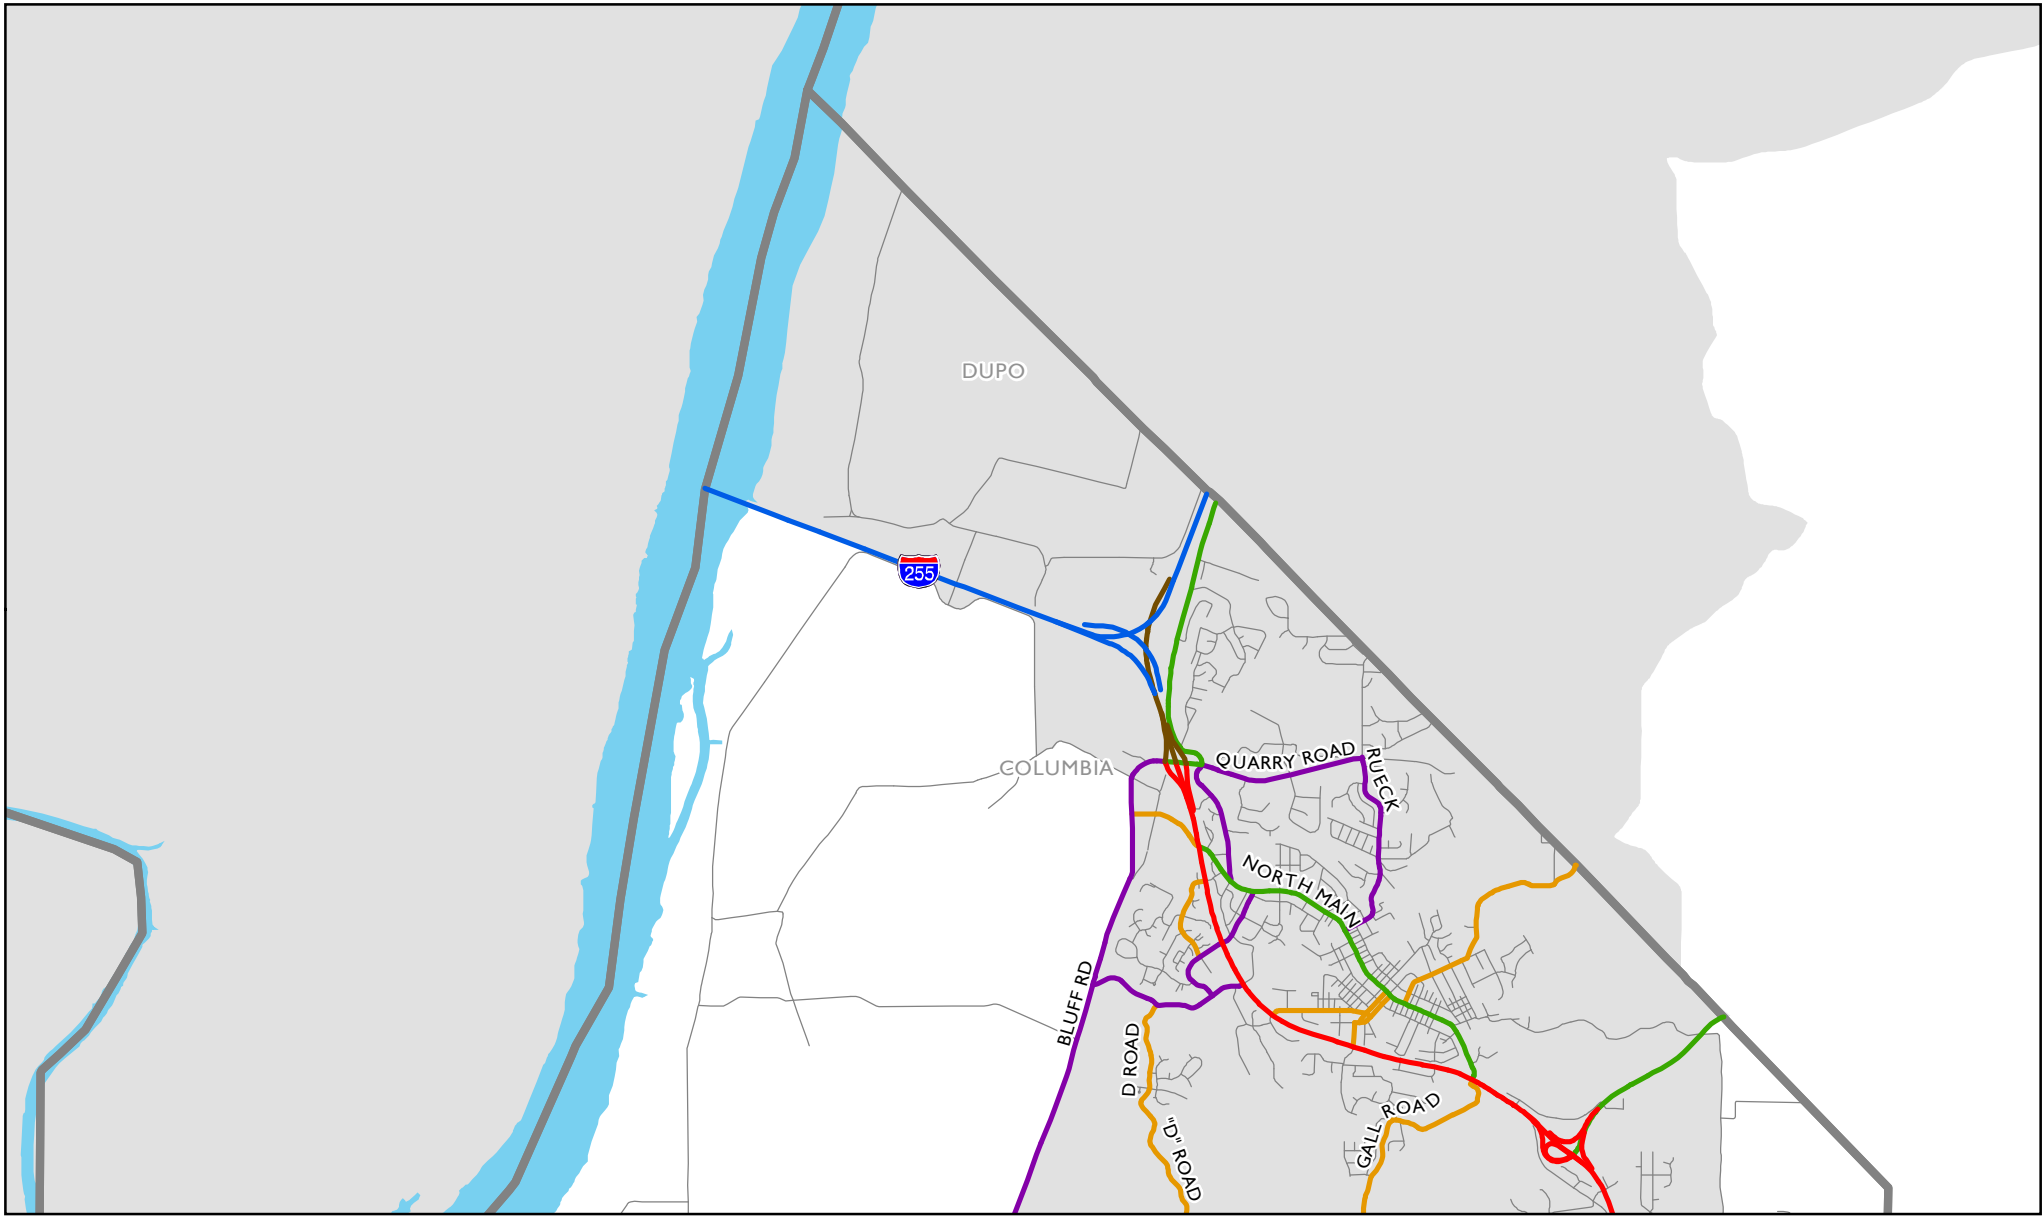

Click on a number on the map to see a more detailed version of that section

Monroe County, Illinois  
Index of  
Functional Classification Maps  
May 2019

-  Map Index
-  County Boundary
-  Urban Area Boundary
-  Functionally Classified Roads
-  River or Lake

Map 1 of 9  
 Monroe County, Illinois  
 May 2019

- Interstate
- Expressway
- Principal Arterial
- Minor Arterial
- Major Collector
- Minor Collector
- Local Road

-  County Boundary
-  Urban Area Boundary

FHWA Approval  
 May 29, 2020

Map 2 of 9  
 Monroe County, Illinois  
 May 2019

- Interstate
- Expressway
- Principal Arterial
- Minor Arterial
- Major Collector
- Minor Collector
- Local Road

-  County Boundary
-  Urban Area Boundary

FHWA Approval  
 May 29, 2020

Map 4 of 9  
 Monroe County, Illinois  
 May 2019

- Interstate
- Expressway
- Principal Arterial
- Minor Arterial
- Major Collector
- Minor Collector
- Local Road

-  County Boundary
-  Urban Area Boundary