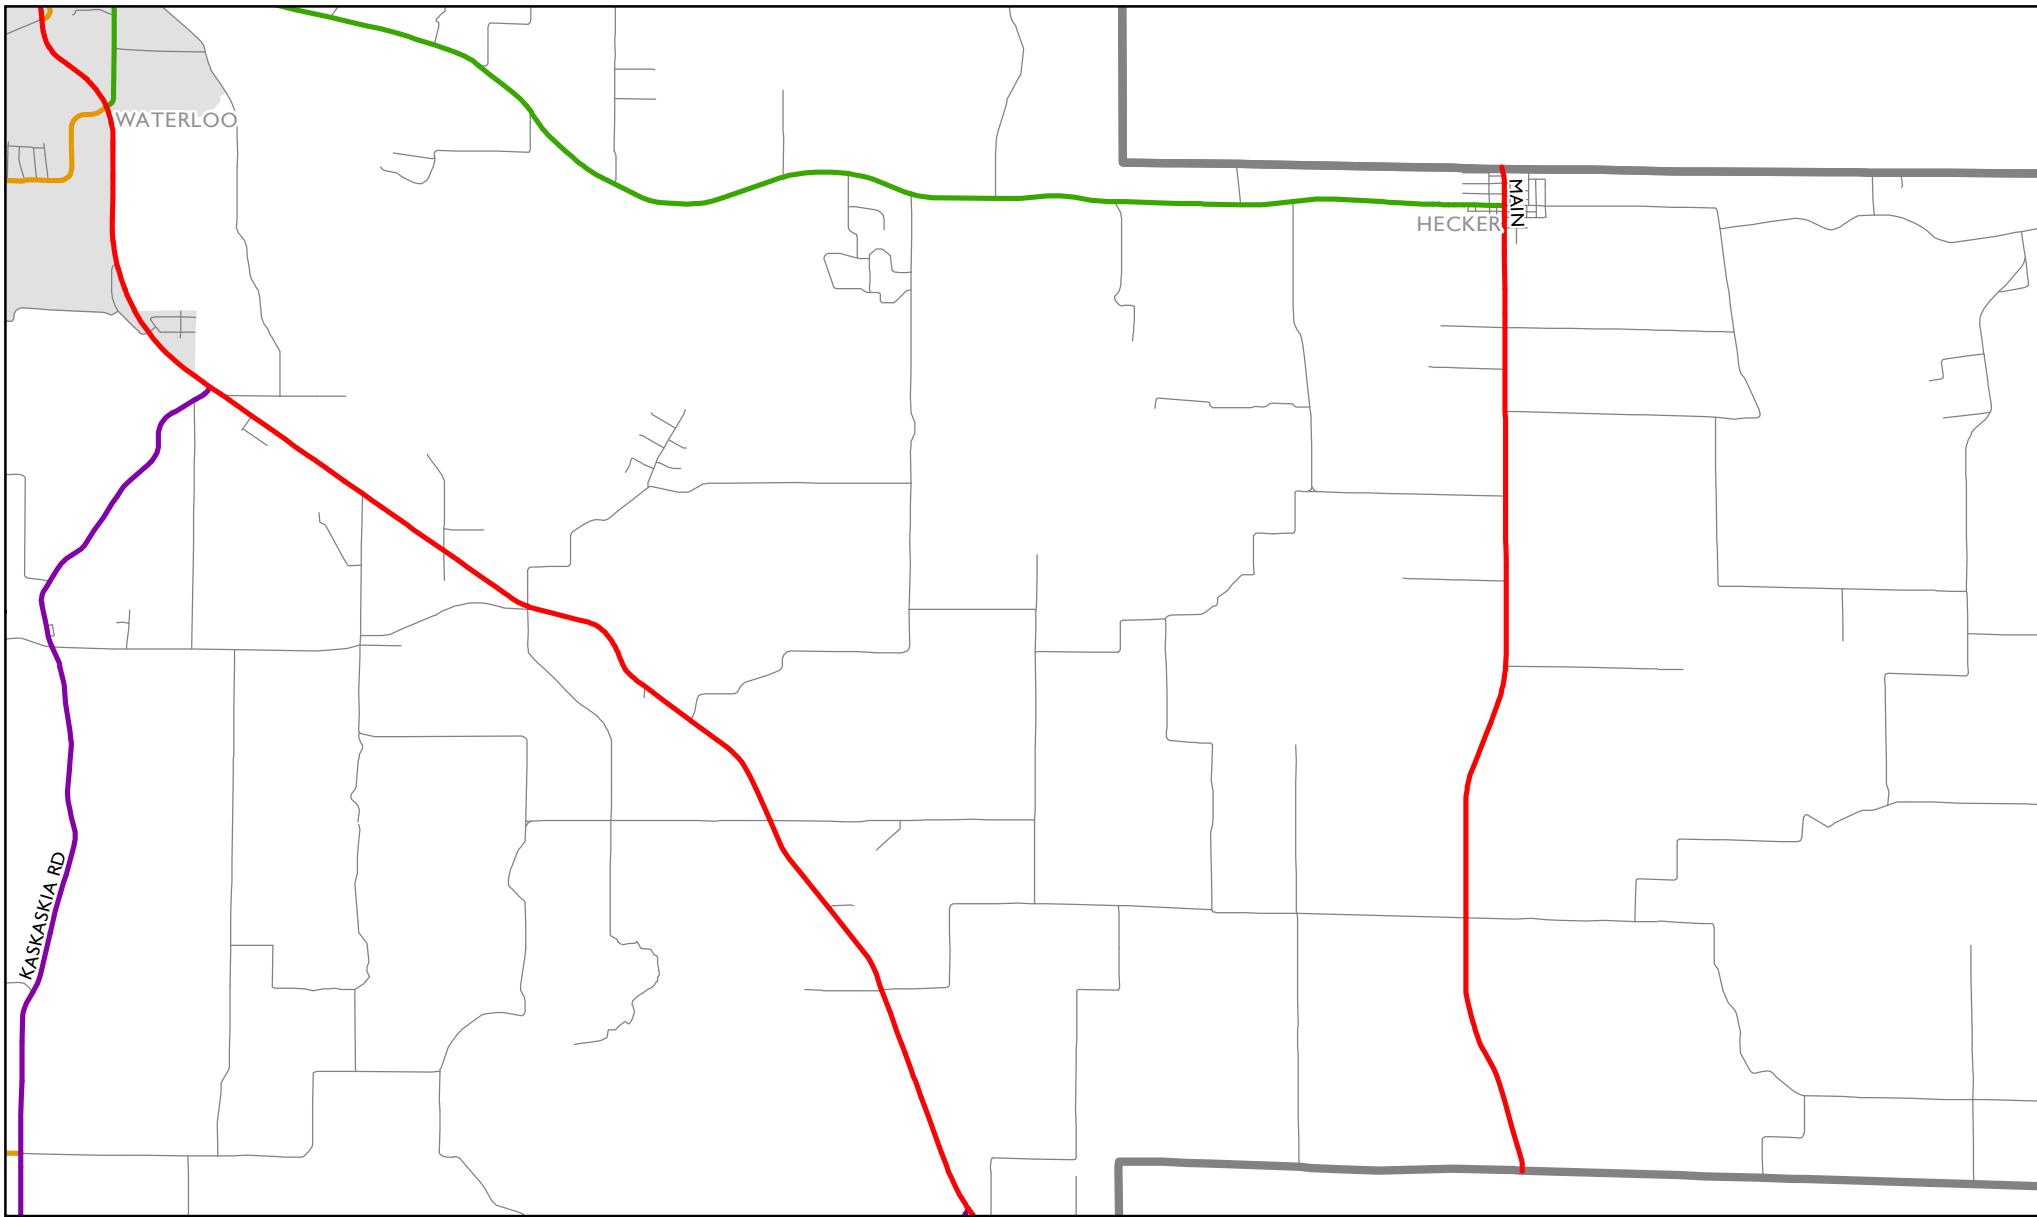

FHWA Approval  
 May 29, 2020

**Map 3 of 9**  
**Monroe County, Illinois**  
 May 2019

- Interstate
- Expressway
- Principal Arterial
- Minor Arterial
- Major Collector
- Minor Collector
- Local Road

-  County Boundary
-  Urban Area Boundary

FHWA Approval  
 May 29, 2020

Map 4 of 9  
 Monroe County, Illinois  
 May 2019

- Interstate
- Expressway
- Principal Arterial
- Minor Arterial
- Major Collector
- Minor Collector
- Local Road

-  County Boundary
-  Urban Area Boundary

FHWA Approval  
 May 29, 2020

Map 5 of 9  
 Monroe County, Illinois  
 May 2019

- Interstate
- Expressway
- Principal Arterial
- Minor Arterial
- Major Collector
- Minor Collector
- Local Road

-  County Boundary
-  Urban Area Boundary

FHWA Approval  
 May 29, 2020

Map 6 of 9  
 Monroe County, Illinois  
 May 2019

- Interstate
- Expressway
- Principal Arterial
- Minor Arterial
- Major Collector
- Minor Collector
- Local Road

-  County Boundary
-  Urban Area Boundary