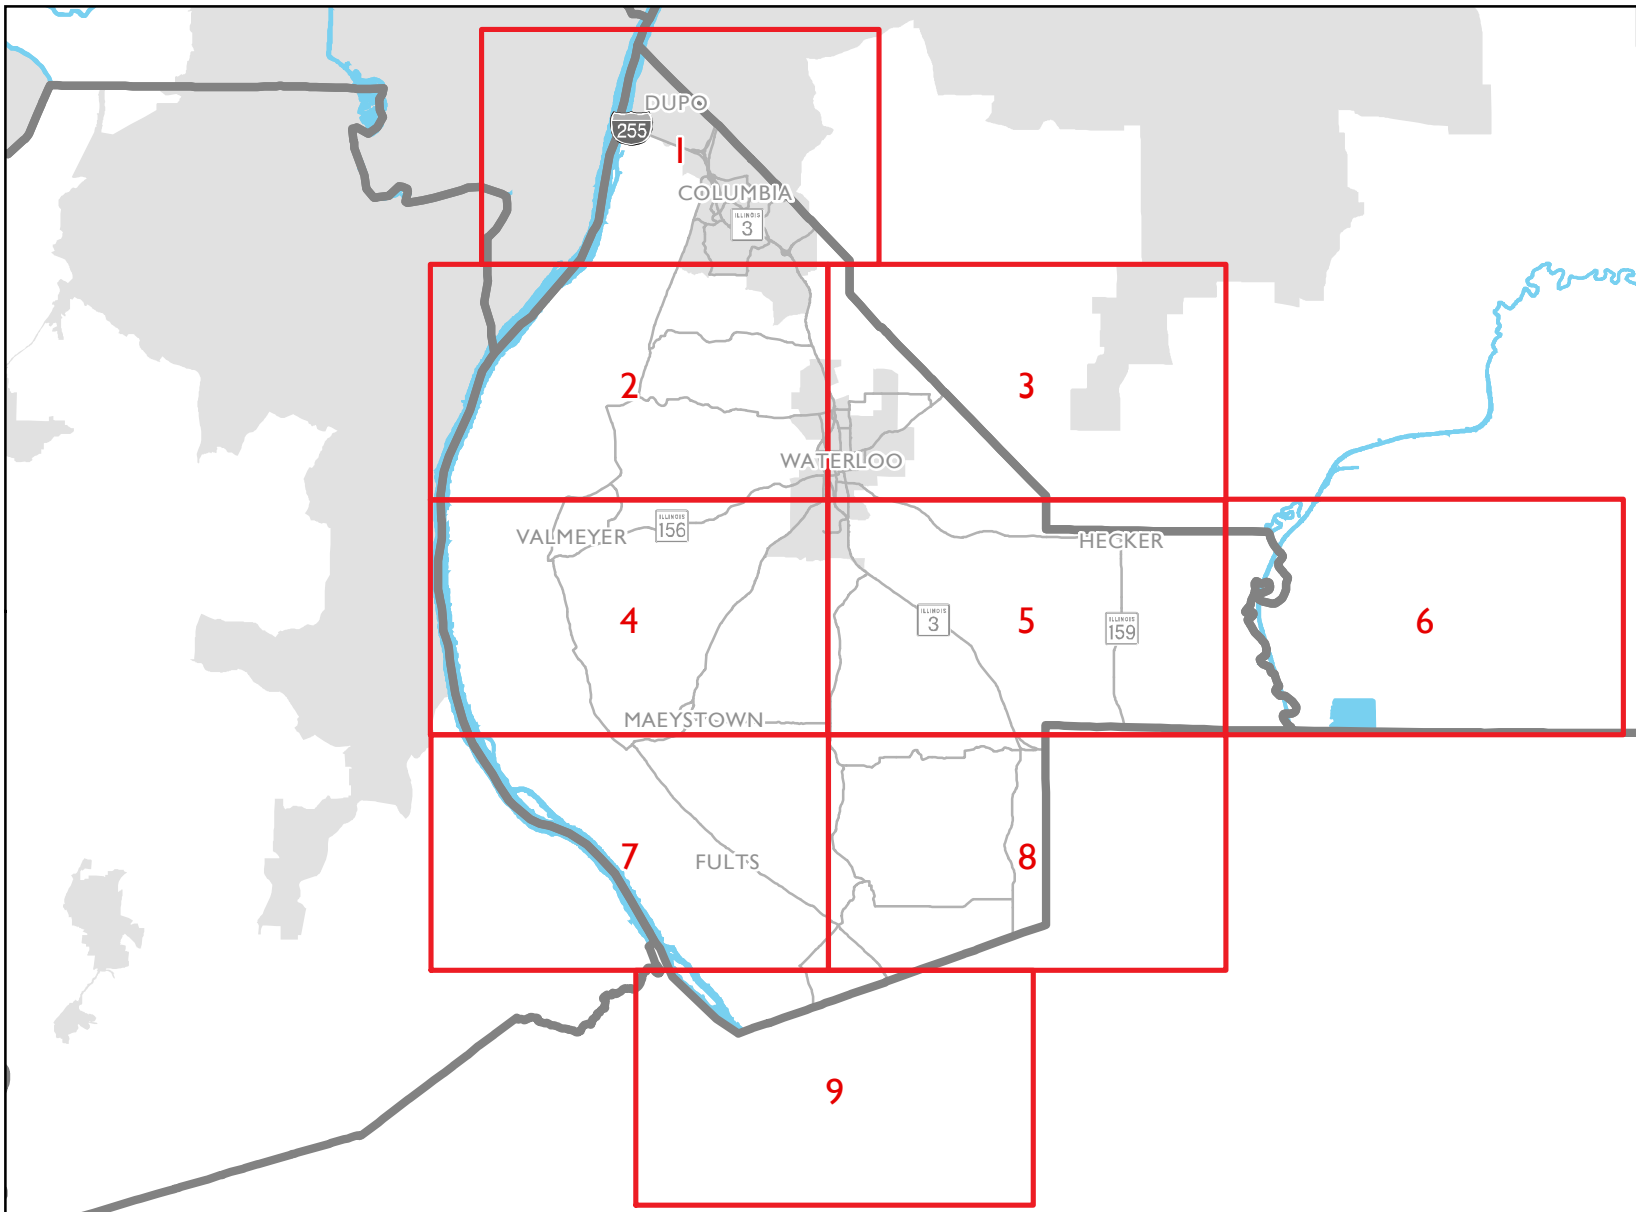

Click on a number on the map to see a more detailed version of that section

Monroe County, Illinois  
Index of  
Functional Classification Maps  
May 2019

-  Map Index
-  County Boundary
-  Urban Area Boundary
-  Functionally Classified Roads
-  River or Lake

Map 1 of 9  
 Monroe County, Illinois  
 May 2019

- Interstate
- Expressway
- Principal Arterial
- Minor Arterial
- Major Collector
- Minor Collector
- Local Road

-  County Boundary
-  Urban Area Boundary

FHWA Approval  
 May 29, 2020

Map 2 of 9  
 Monroe County, Illinois  
 May 2019

- Interstate
- Expressway
- Principal Arterial
- Minor Arterial
- Major Collector
- Minor Collector
- Local Road

-  County Boundary
-  Urban Area Boundary

FHWA Approval  
 May 29, 2020

Map 7 of 9  
 Monroe County, Illinois  
 May 2019

- Interstate
- Expressway
- Principal Arterial
- Minor Arterial
- Major Collector
- Minor Collector
- Local Road

-  County Boundary
-  Urban Area Boundary