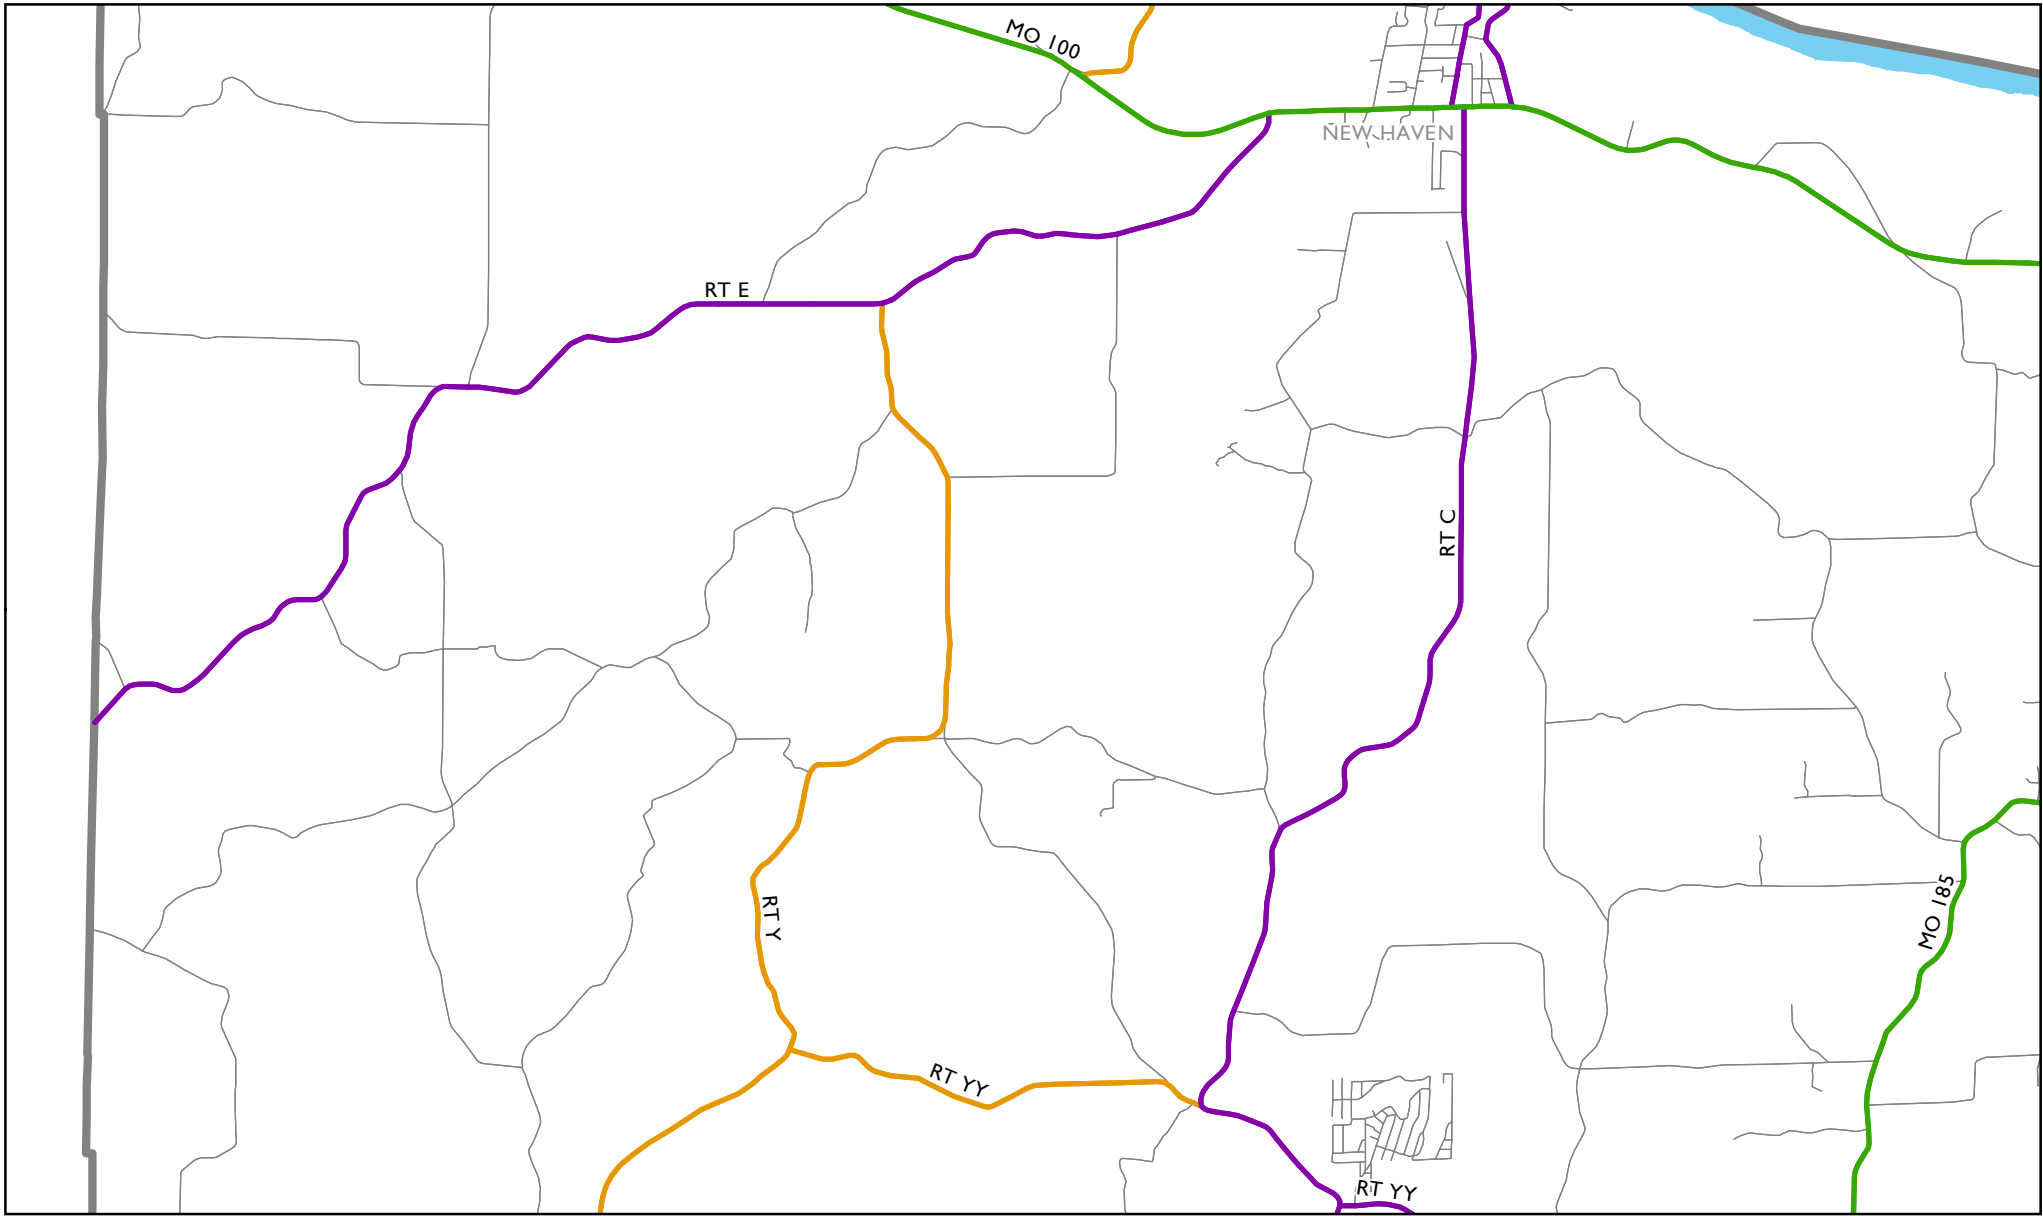

Click on a number on the map to see a more detailed version of that section

Franklin County, Missouri  
Index of  
Functional Classification Maps  
May 2019

- Map Index
- County Boundary
- Urban Area Boundary
- Functionally Classified Roads
- River or Lake

EAST-WEST GATEWAY  
Council of Governments

0 5 10  
Miles

Map 1 of 13  
 Franklin County, Missouri  
 May 2019

- Interstate
- Principal Arterial
- Minor Arterial
- Major Collector
- Minor Collector
- Local Road
-  County Boundary
-  Urban Area Boundary

FHWA Approval  
 May 29, 2020

Map 2 of 13  
 Franklin County, Missouri  
 May 2019

- Interstate
- Principal Arterial
- Minor Arterial
- Major Collector
- Minor Collector
- Local Road
- County Boundary
- Urban Area Boundary