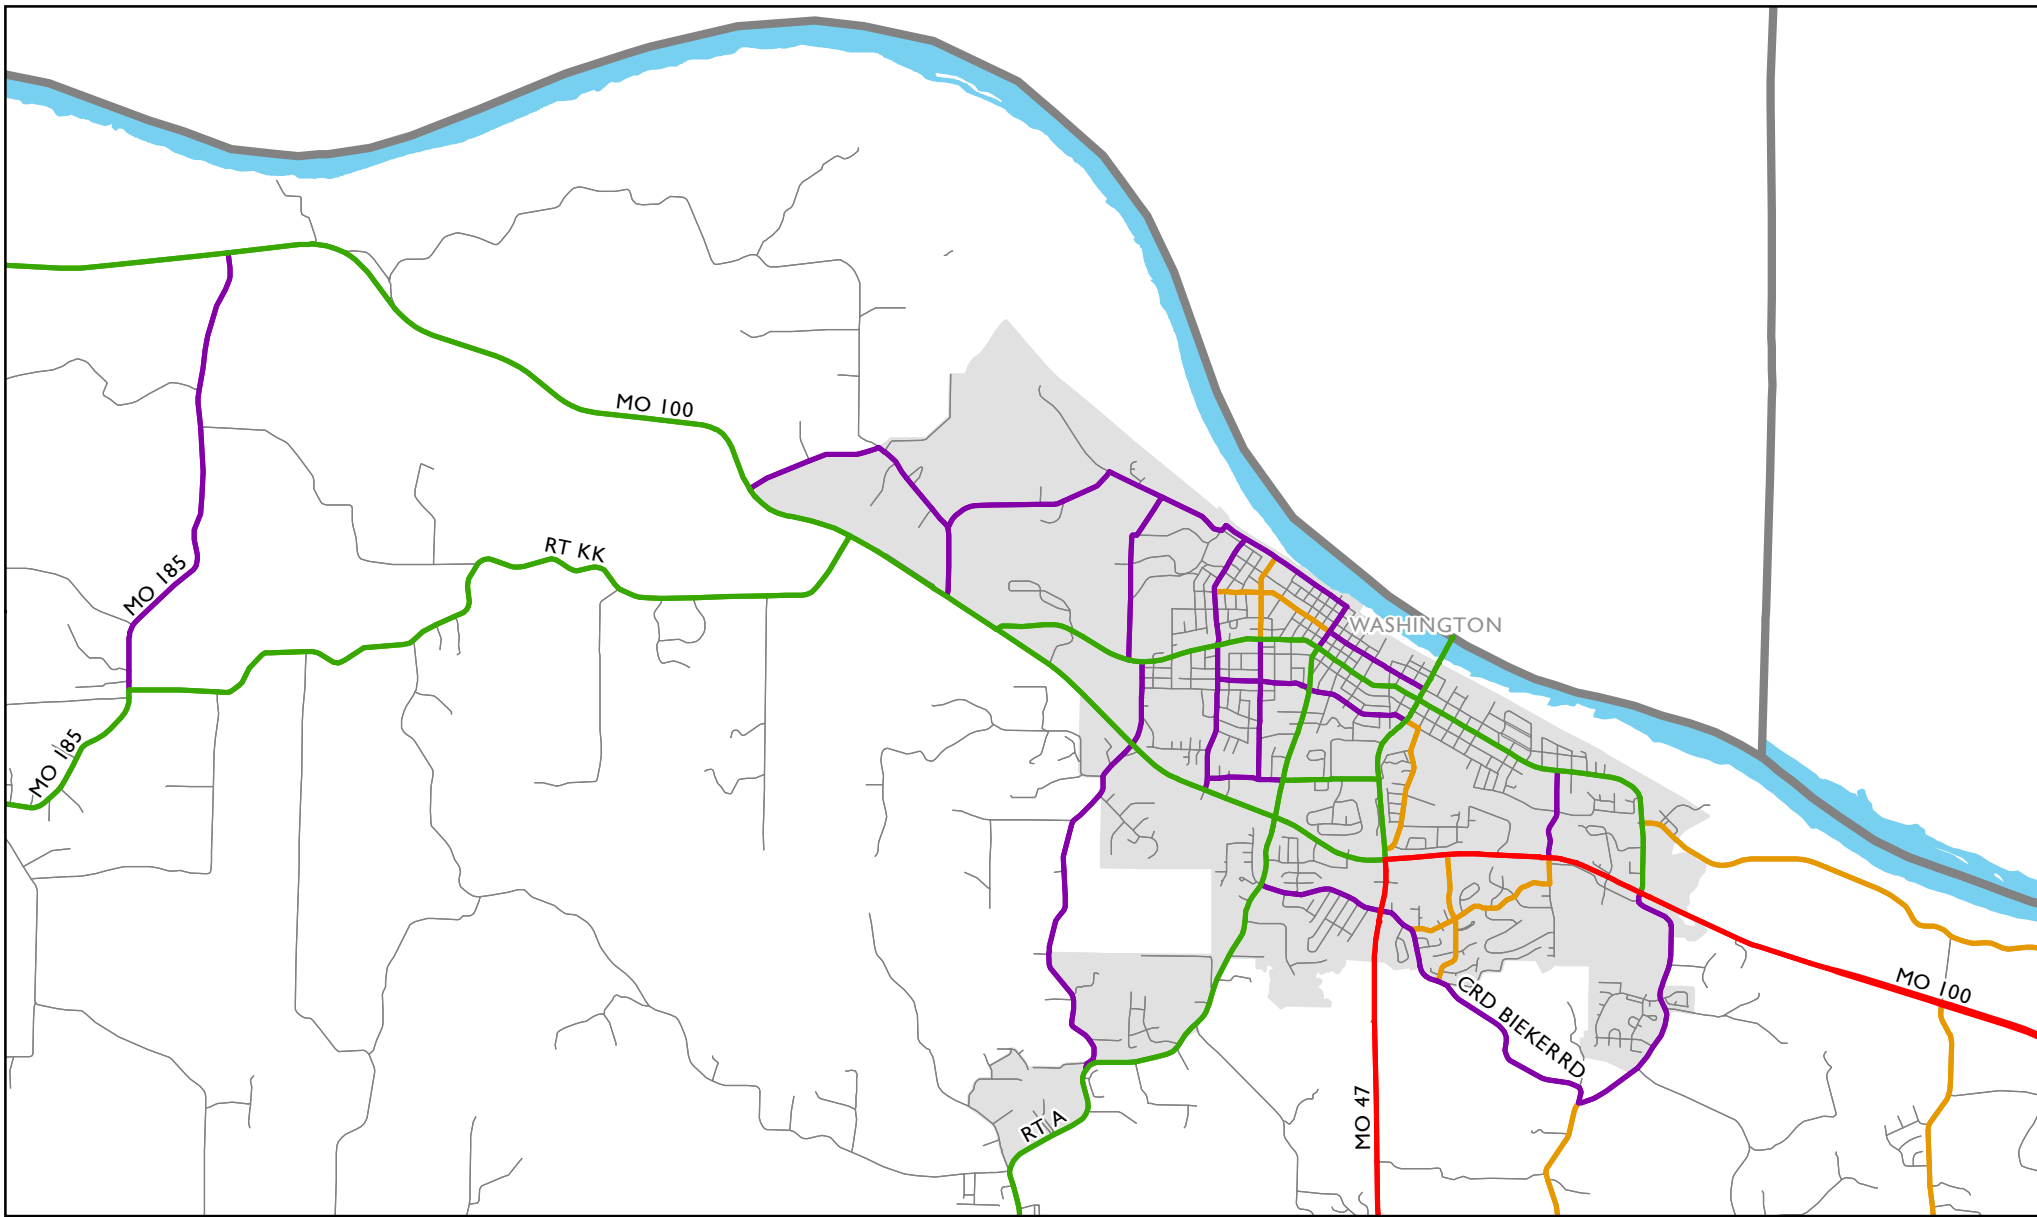

EAST-WEST GATEWAY  
Council of Governments

0 5 10  
Miles

Map 1 of 13  
 Franklin County, Missouri  
 May 2019

- Interstate
- Principal Arterial
- Minor Arterial
- Major Collector
- Minor Collector
- Local Road
-  County Boundary
-  Urban Area Boundary

FHWA Approval  
 May 29, 2020

Map 2 of 13  
 Franklin County, Missouri  
 May 2019

- Interstate
- Principal Arterial
- Minor Arterial
- Major Collector
- Minor Collector
- Local Road
- County Boundary
- Urban Area Boundary

FHWA Approval  
 May 29, 2020

Map 3 of 13  
 Franklin County, Missouri  
 May 2019

- Interstate
- Principal Arterial
- Minor Arterial
- Major Collector
- Minor Collector
- Local Road
- County Boundary
- Urban Area Boundary

FHWA Approval  
 May 29, 2020

Map 4 of 13  
 Franklin County, Missouri  
 May 2019

- Interstate
- Principal Arterial
- Minor Arterial
- Major Collector
- Minor Collector
- Local Road
-  County Boundary
-  Urban Area Boundary