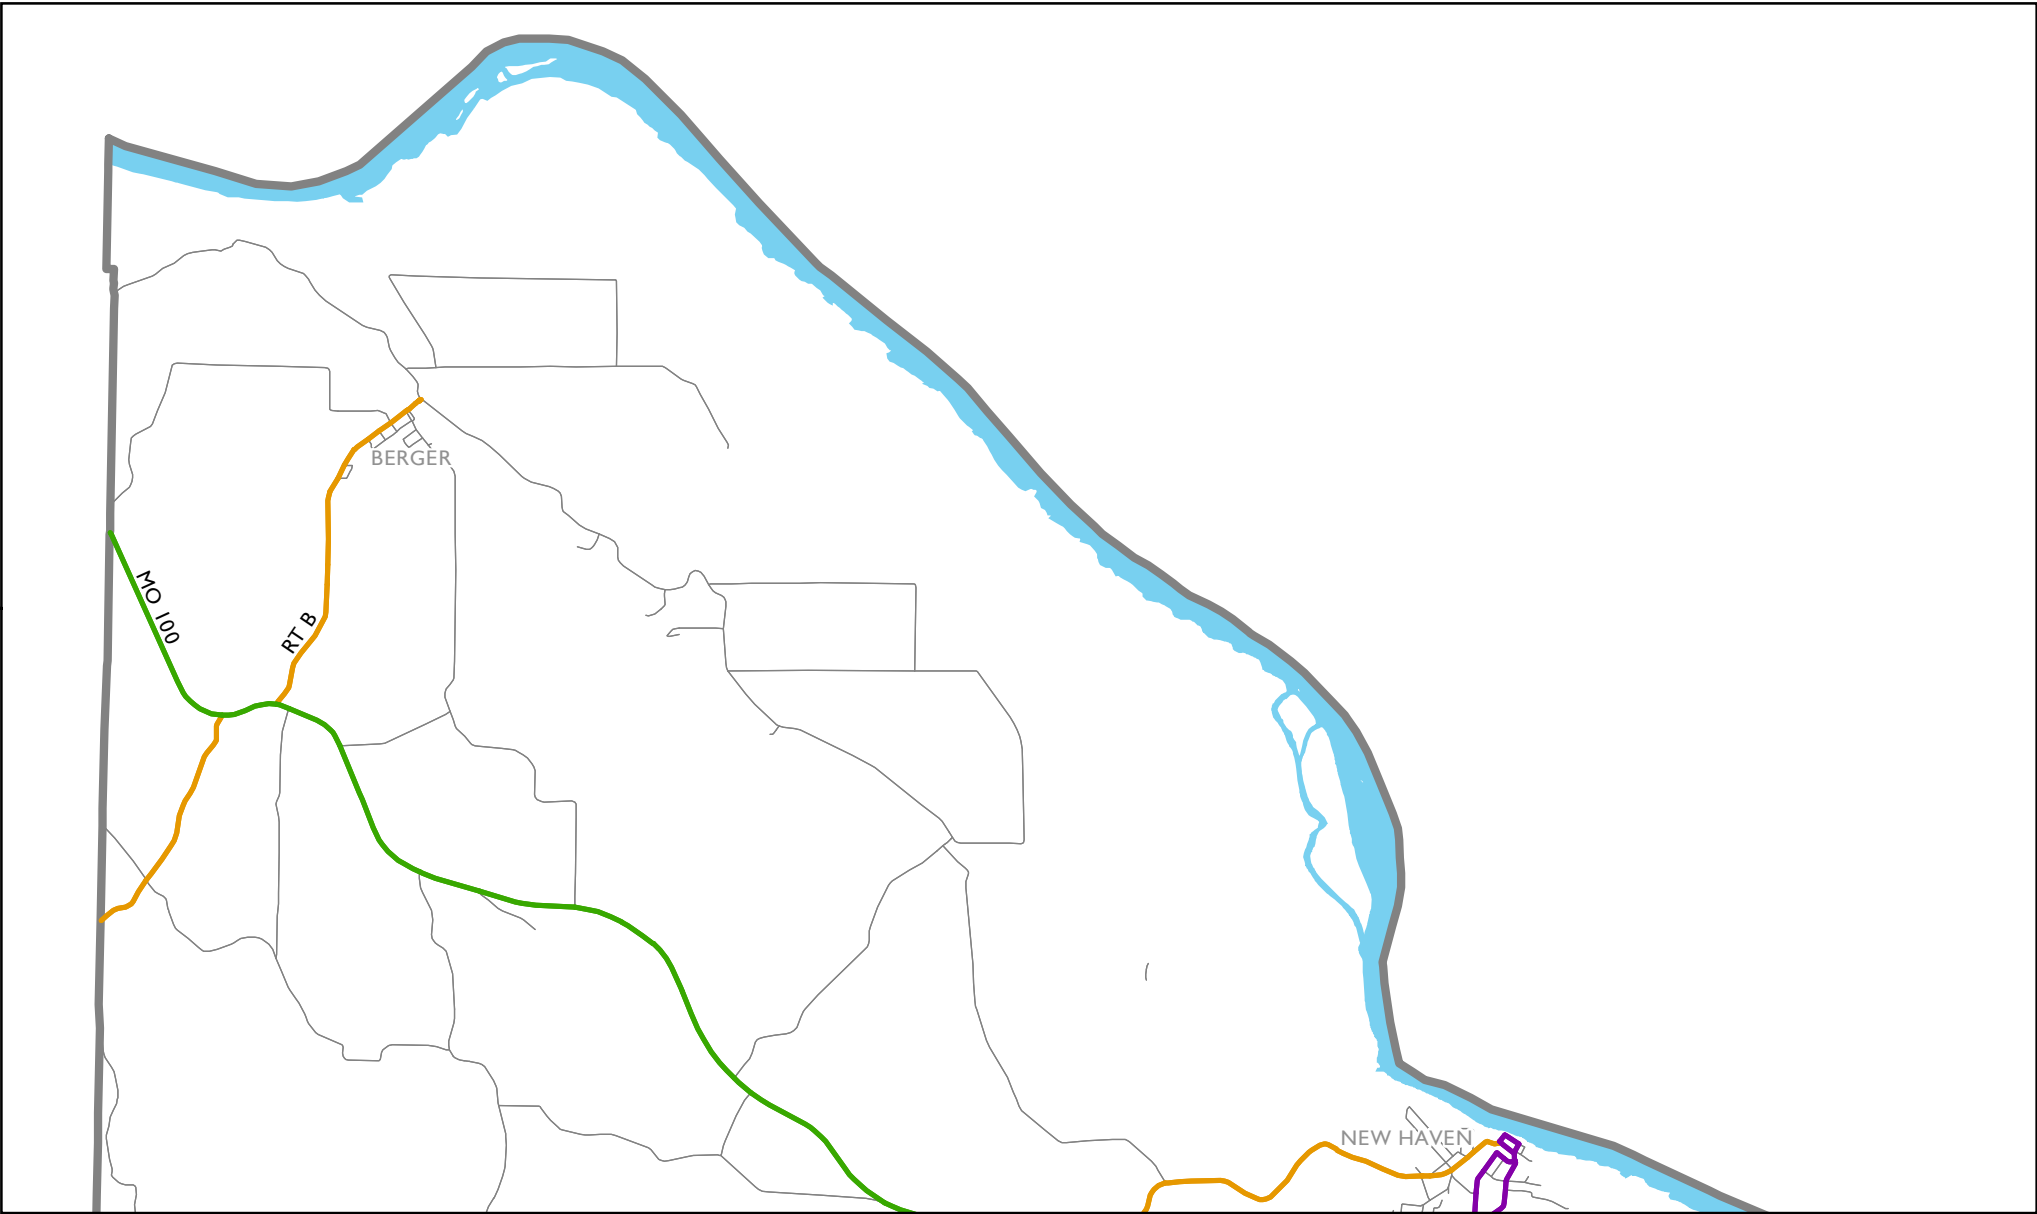

Click on a number on the map to see a more detailed version of that section

Franklin County, Missouri  
Index of  
Functional Classification Maps  
May 2019

- Map Index
- County Boundary
- Urban Area Boundary
- Functionally Classified Roads
- River or Lake

EAST-WEST GATEWAY  
Council of Governments

0 5 10  
Miles

Map 1 of 13  
 Franklin County, Missouri  
 May 2019

- Interstate
- Principal Arterial
- Minor Arterial
- Major Collector
- Minor Collector
- Local Road
-  County Boundary
-  Urban Area Boundary

FHWA Approval  
 May 29, 2020

Map 2 of 13  
 Franklin County, Missouri  
 May 2019

- Interstate
- Principal Arterial
- Minor Arterial
- Major Collector
- Minor Collector
- Local Road
- County Boundary
- Urban Area Boundary

FHWA Approval  
 May 29, 2020

Map 3 of 13  
 Franklin County, Missouri  
 May 2019

- Interstate
- Principal Arterial
- Minor Arterial
- Major Collector
- Minor Collector
- Local Road
- County Boundary
- Urban Area Boundary