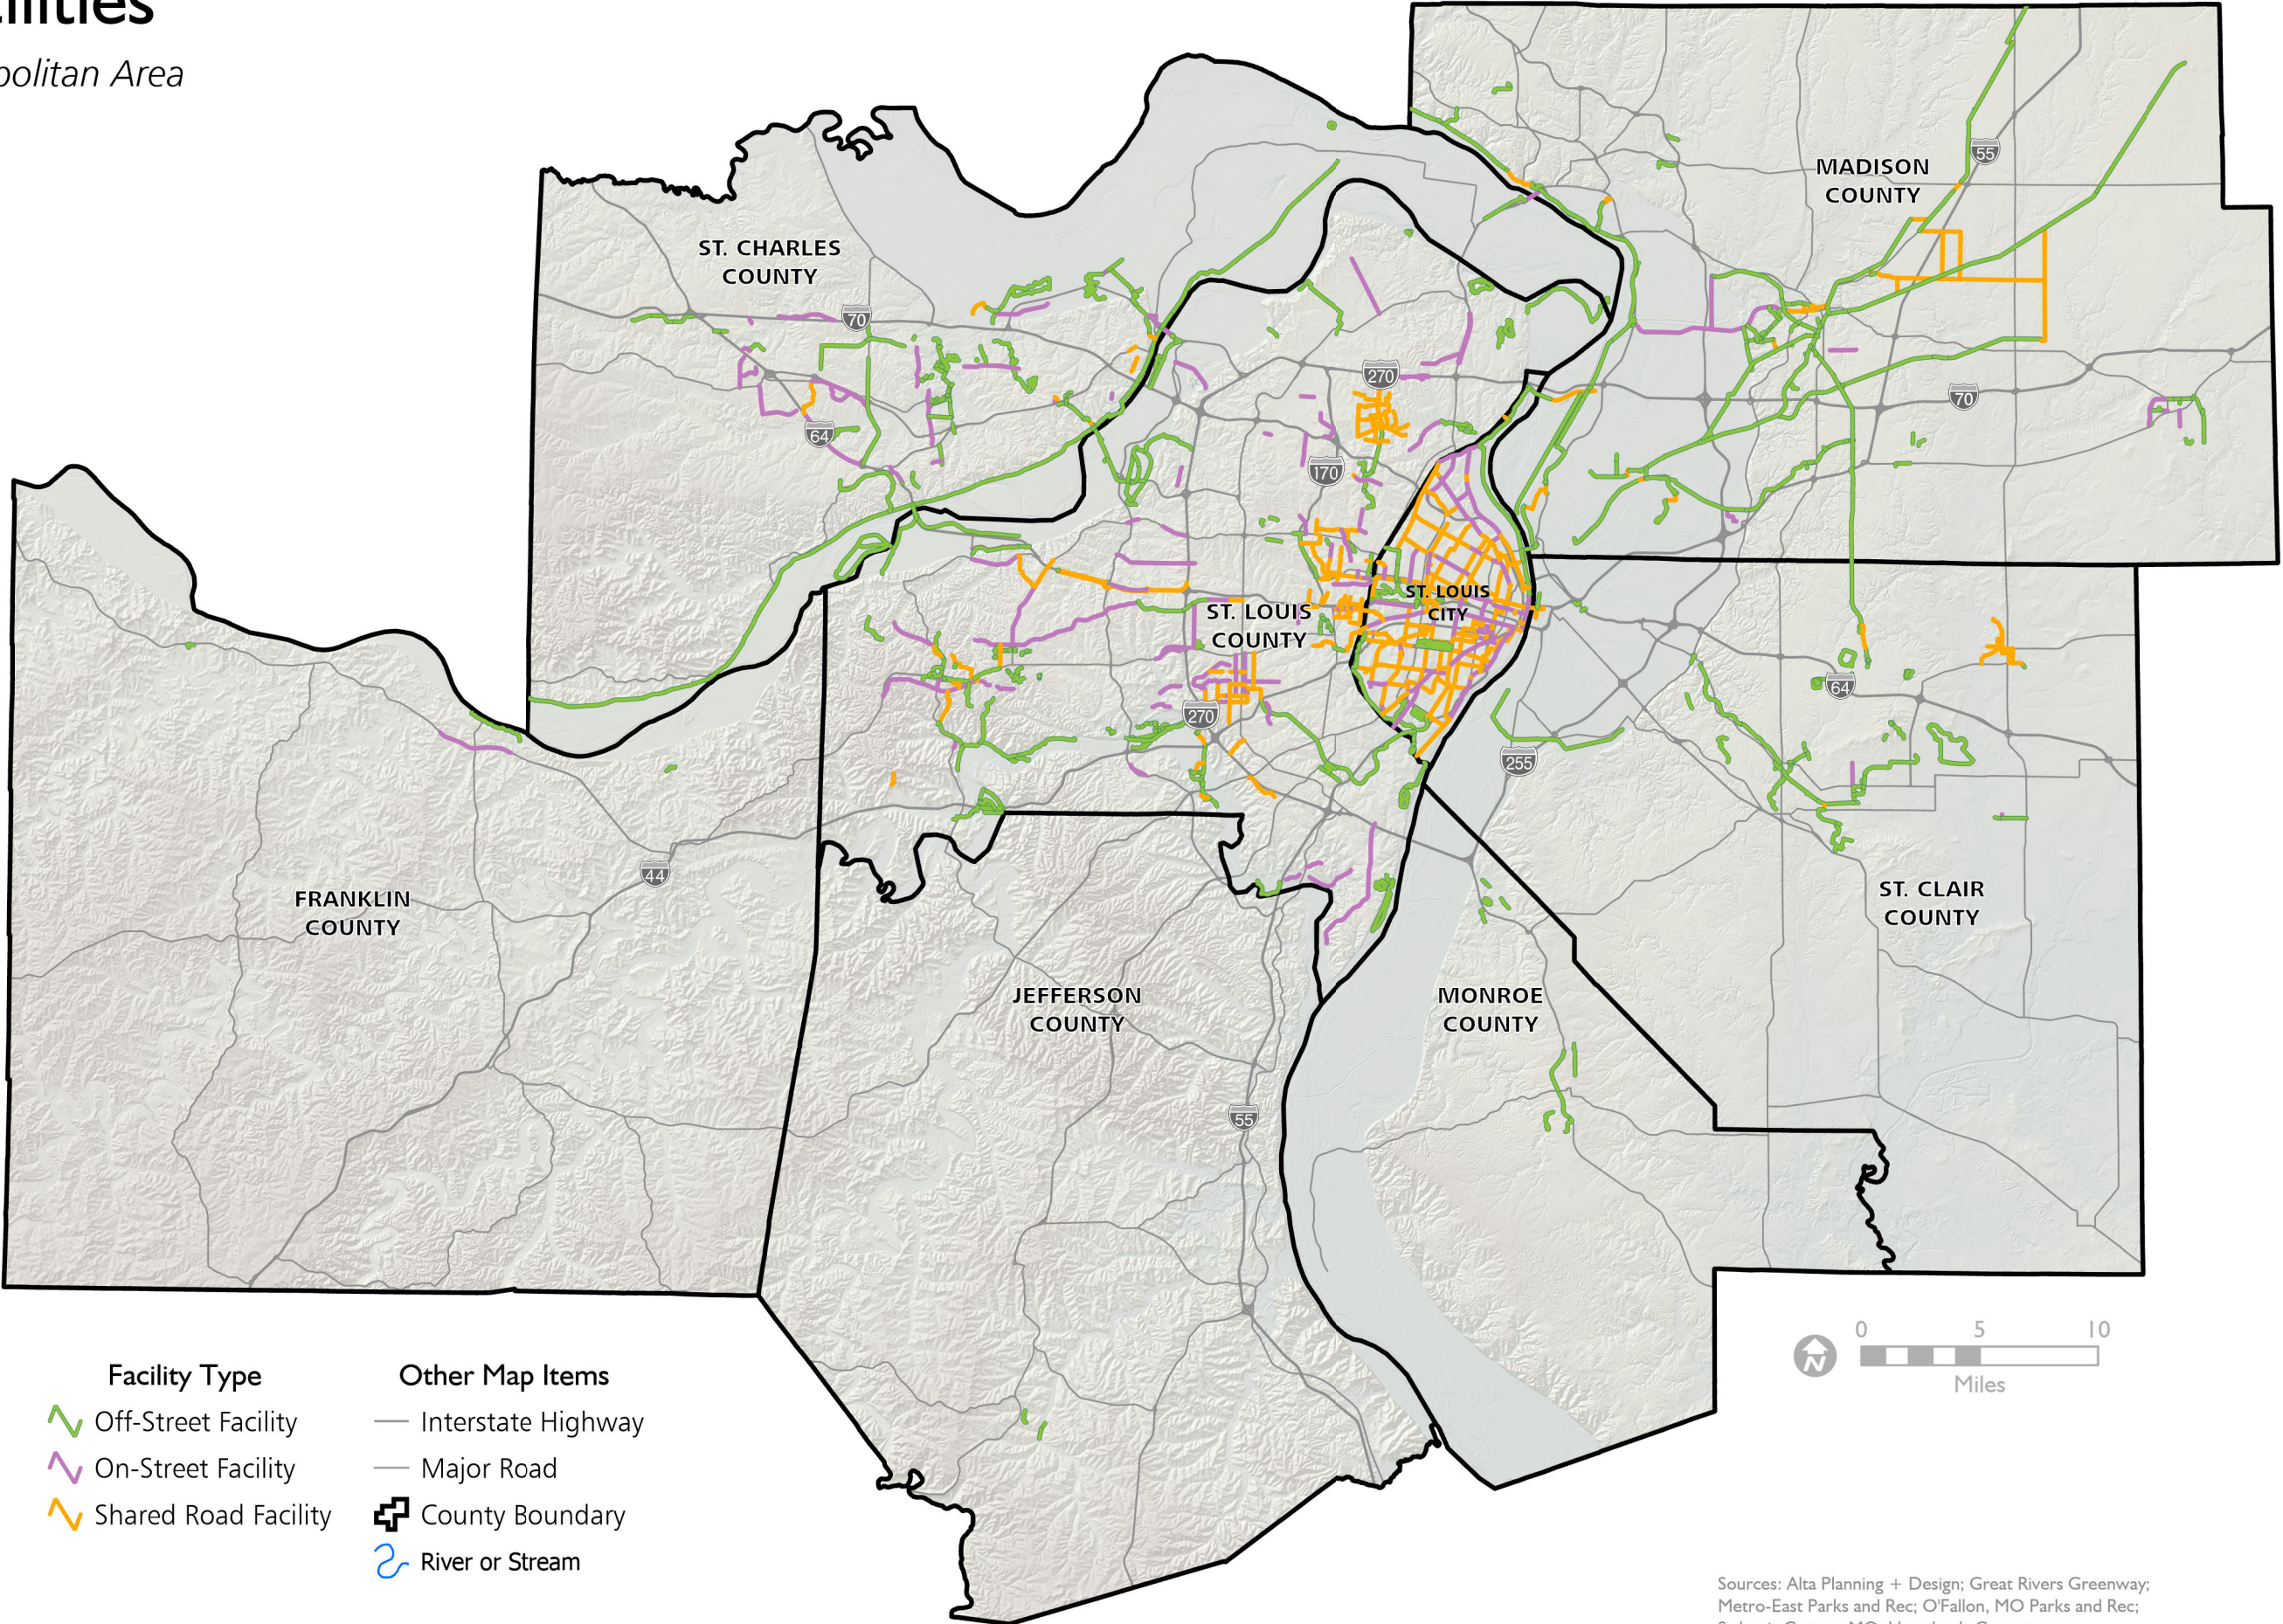

# Bike Facilities

St. Louis Metropolitan Area

September 2020

- | Facility Type   |                      | Other Map Items   |                    |
|---|----------------------|---|--------------------|
|  | Off-Street Facility  |  | Interstate Highway |
|  | On-Street Facility   |  | Major Road         |
|  | Shared Road Facility |  | County Boundary    |
|   |                      |  | River or Stream    |

Sources: Alta Planning + Design; Great Rivers Greenway; Metro-East Parks and Rec; O'Fallon, MO Parks and Rec; St. Louis County, MO; Heartlands Conservancy; East-West Gateway Council of Governments