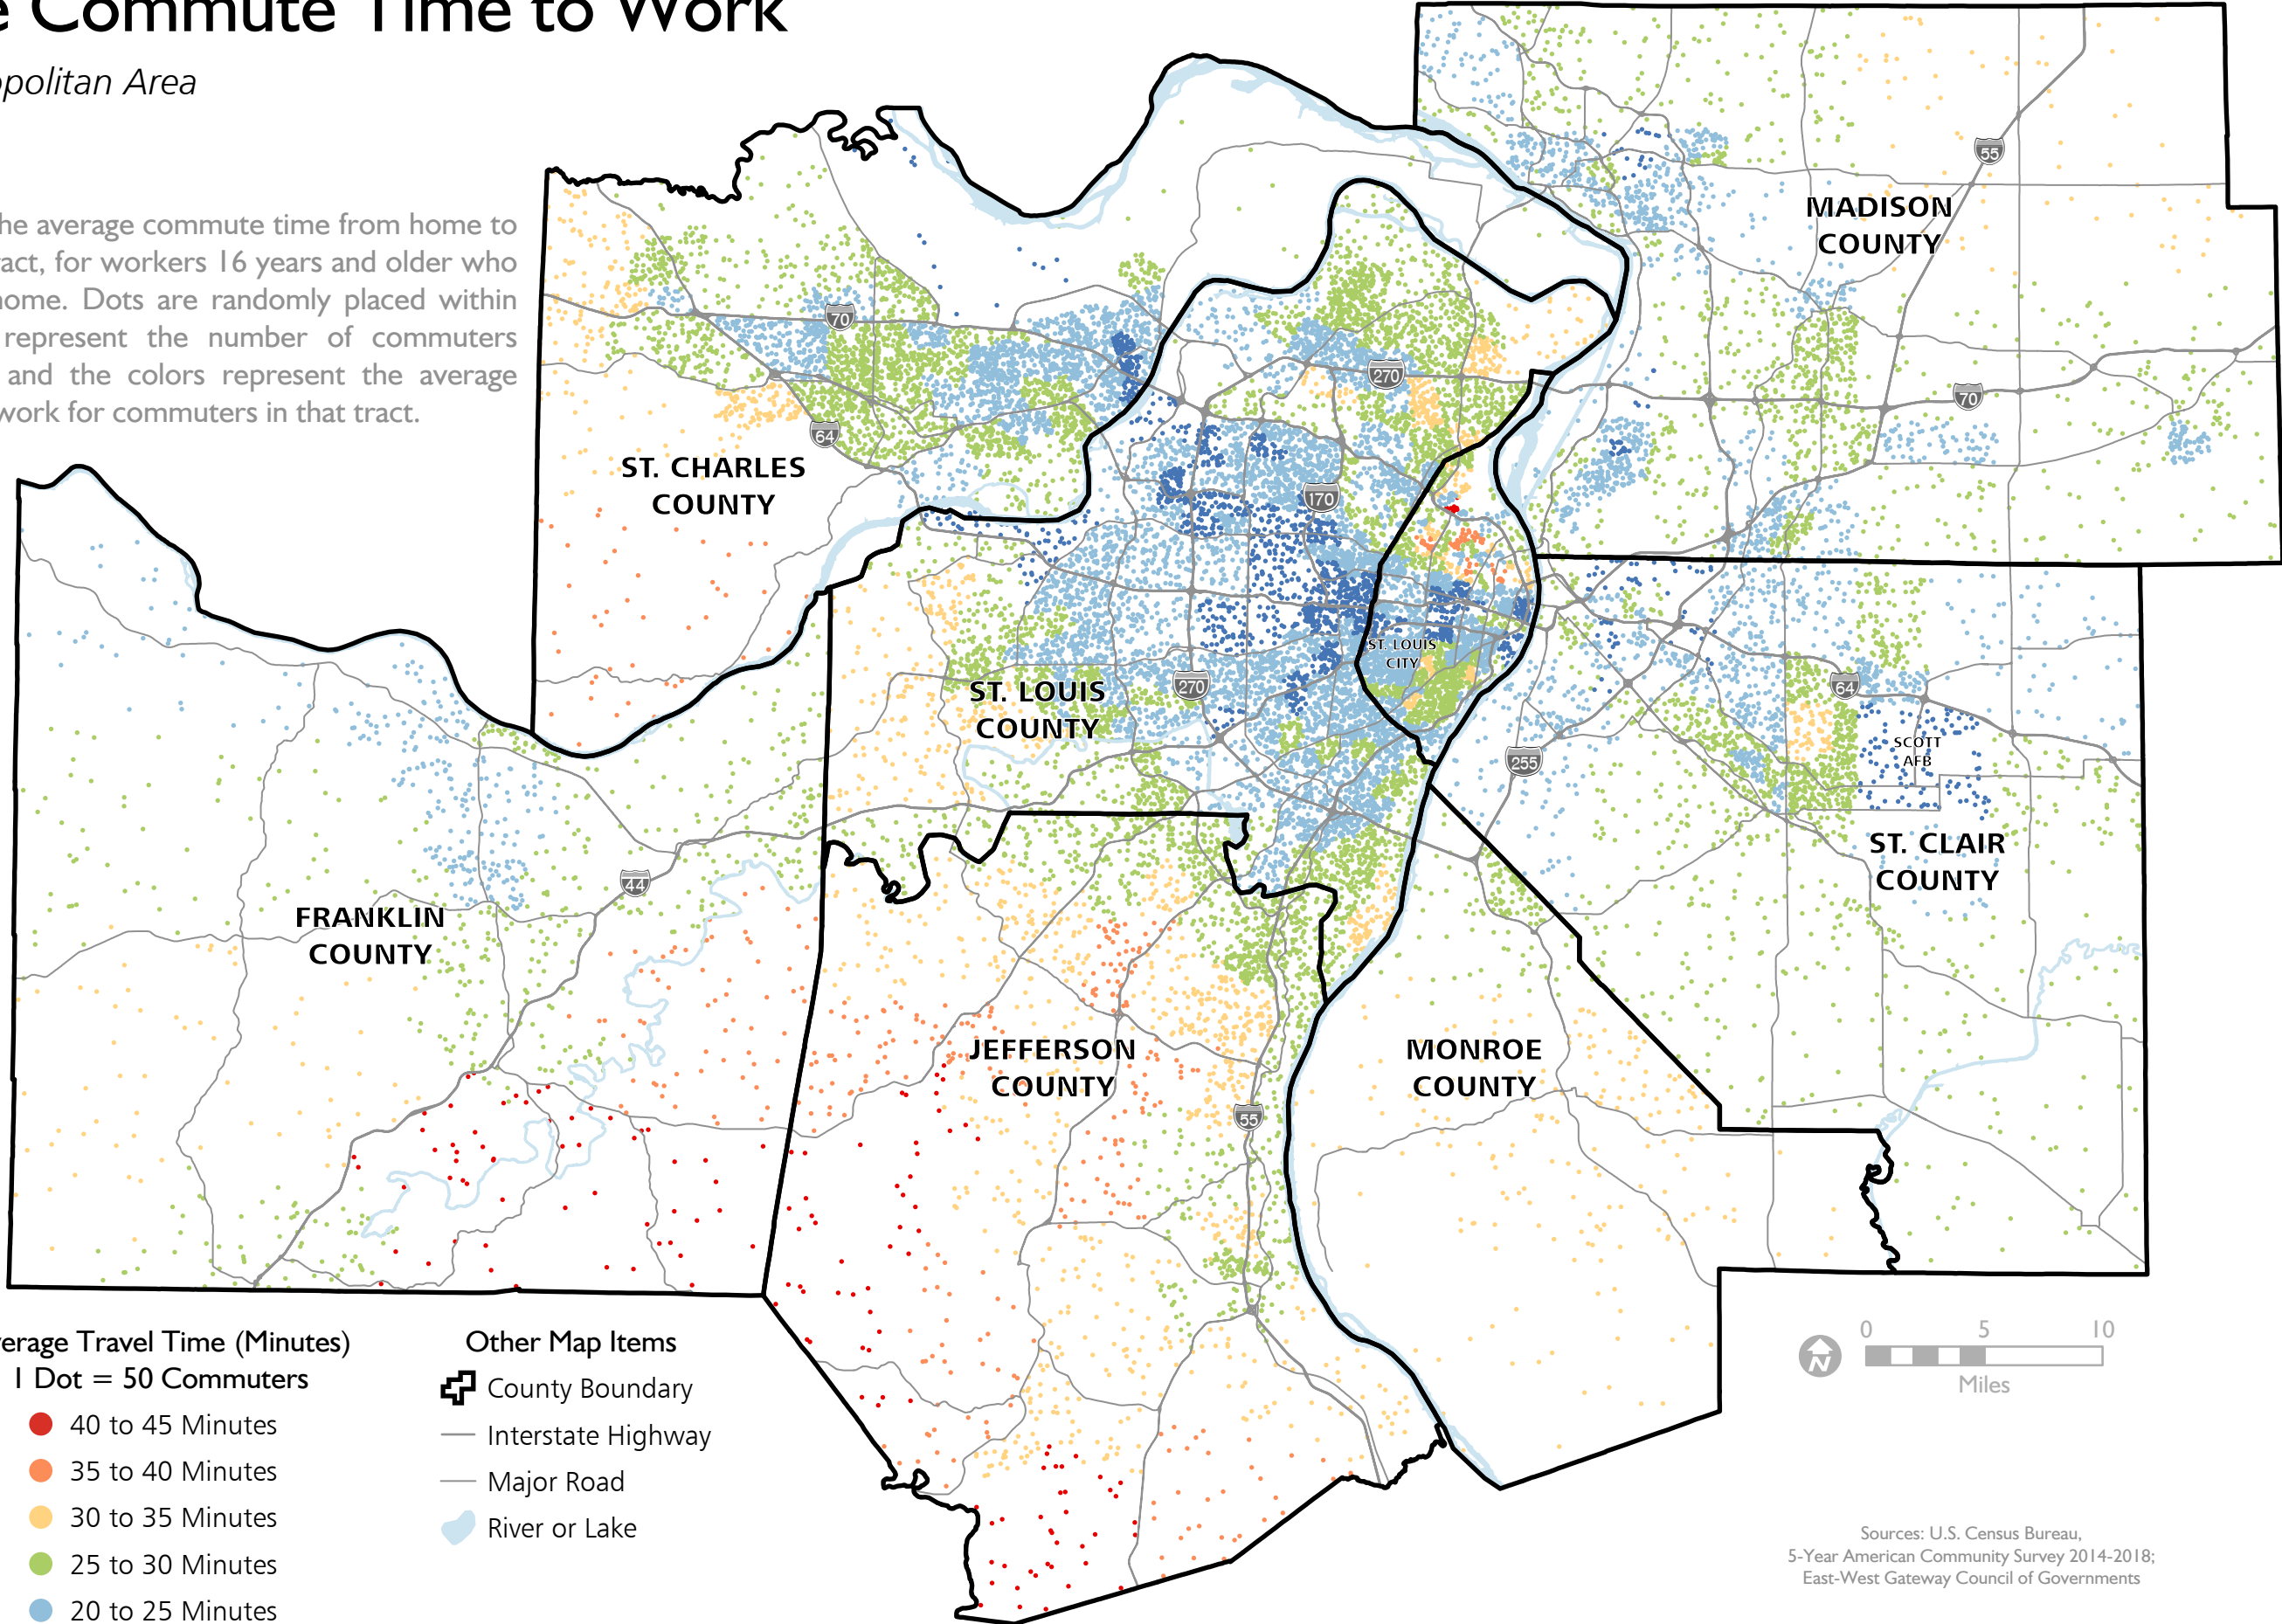

# Average Commute Time to Work

St. Louis Metropolitan Area

March 2020

This map depicts the average commute time from home to work, by census tract, for workers 16 years and older who did not work at home. Dots are randomly placed within census tracts to represent the number of commuters within that tract, and the colors represent the average commute time to work for commuters in that tract.

- Average Travel Time (Minutes)**  
 | Dot = 50 Commuters
- 40 to 45 Minutes
  - 35 to 40 Minutes
  - 30 to 35 Minutes
  - 25 to 30 Minutes
  - 20 to 25 Minutes
  - Under 20 Minutes

- Other Map Items**
- ▣ County Boundary
  - Interstate Highway
  - Major Road
  - ⬡ River or Lake

Sources: U.S. Census Bureau,  
 5-Year American Community Survey 2014-2018;  
 East-West Gateway Council of Governments

Note: Data is depicted by 2010 Census tracts.  
 Tract boundaries are not shown.