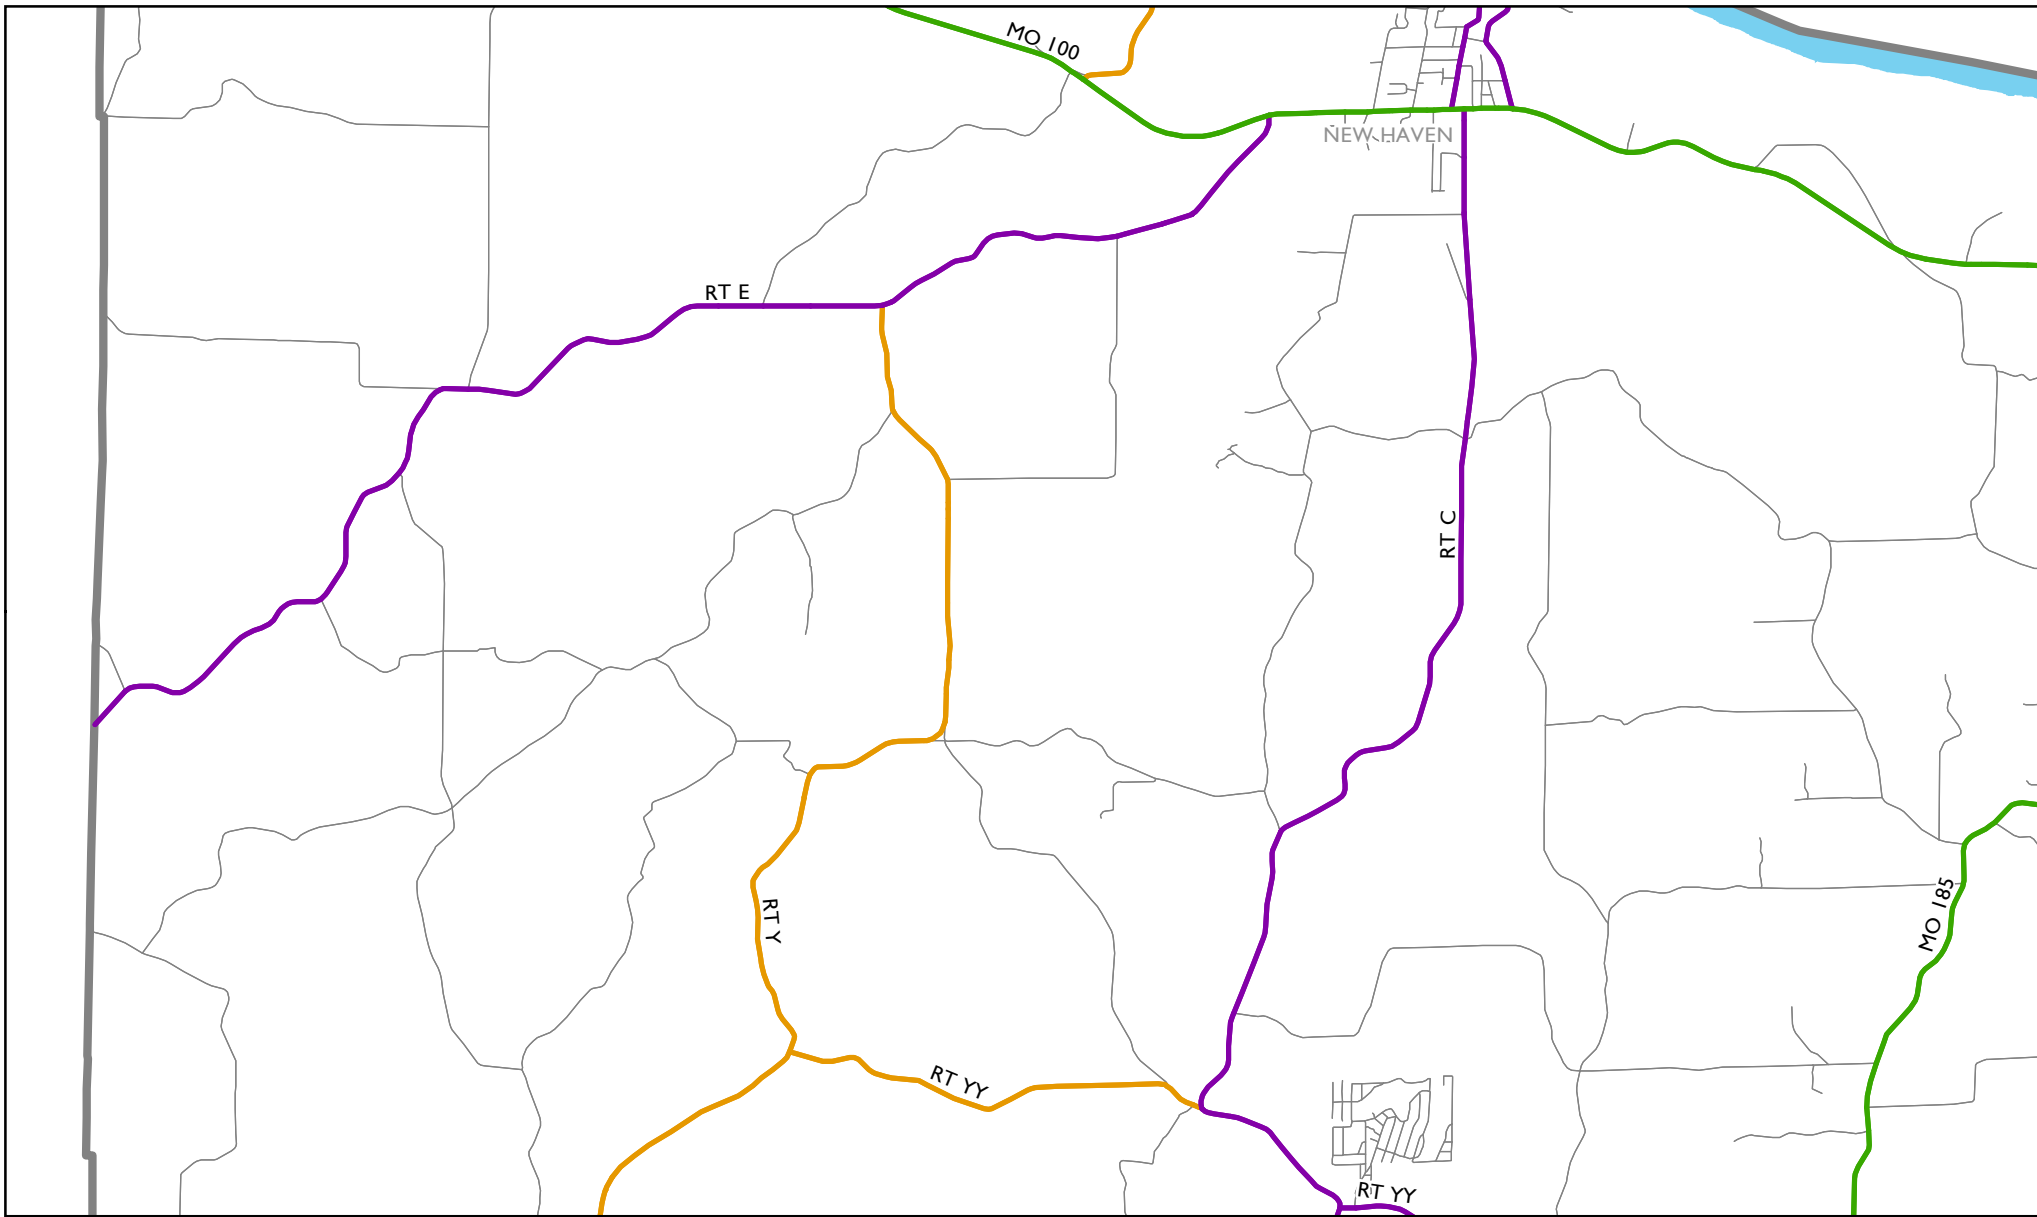

Click on a number on the map to see a more detailed version of that section

Franklin County, Missouri
Index of
Functional Classification Maps
March 2018

-  Map Index
-  County Boundary
-  Urban Area Boundary
-  Functionally Classified Roads
-  River or Lake

EAST-WEST GATEWAY
Council of Governments

Map 1 of 13
 Franklin County, Missouri
 March 2018

- Interstate
- Principal Arterial
- Minor Arterial
- Major Collector
- Minor Collector
- Local Road

-  County Boundary
-  Urban Area Boundary

FHWA Approval
 February 7, 2018

Map 2 of 13

Franklin County, Missouri

March 2018

- Interstate
- Principal Arterial
- Minor Arterial
- Major Collector
- Minor Collector
- Local Road

-  County Boundary
-  Urban Area Boundary

EAST-WEST GATEWAY
Council of Governments

FHWA Approval
February 7, 2018

Map 3 of 13

Franklin County, Missouri

March 2018

- Interstate
- Principal Arterial
- Minor Arterial
- Major Collector
- Minor Collector
- Local Road