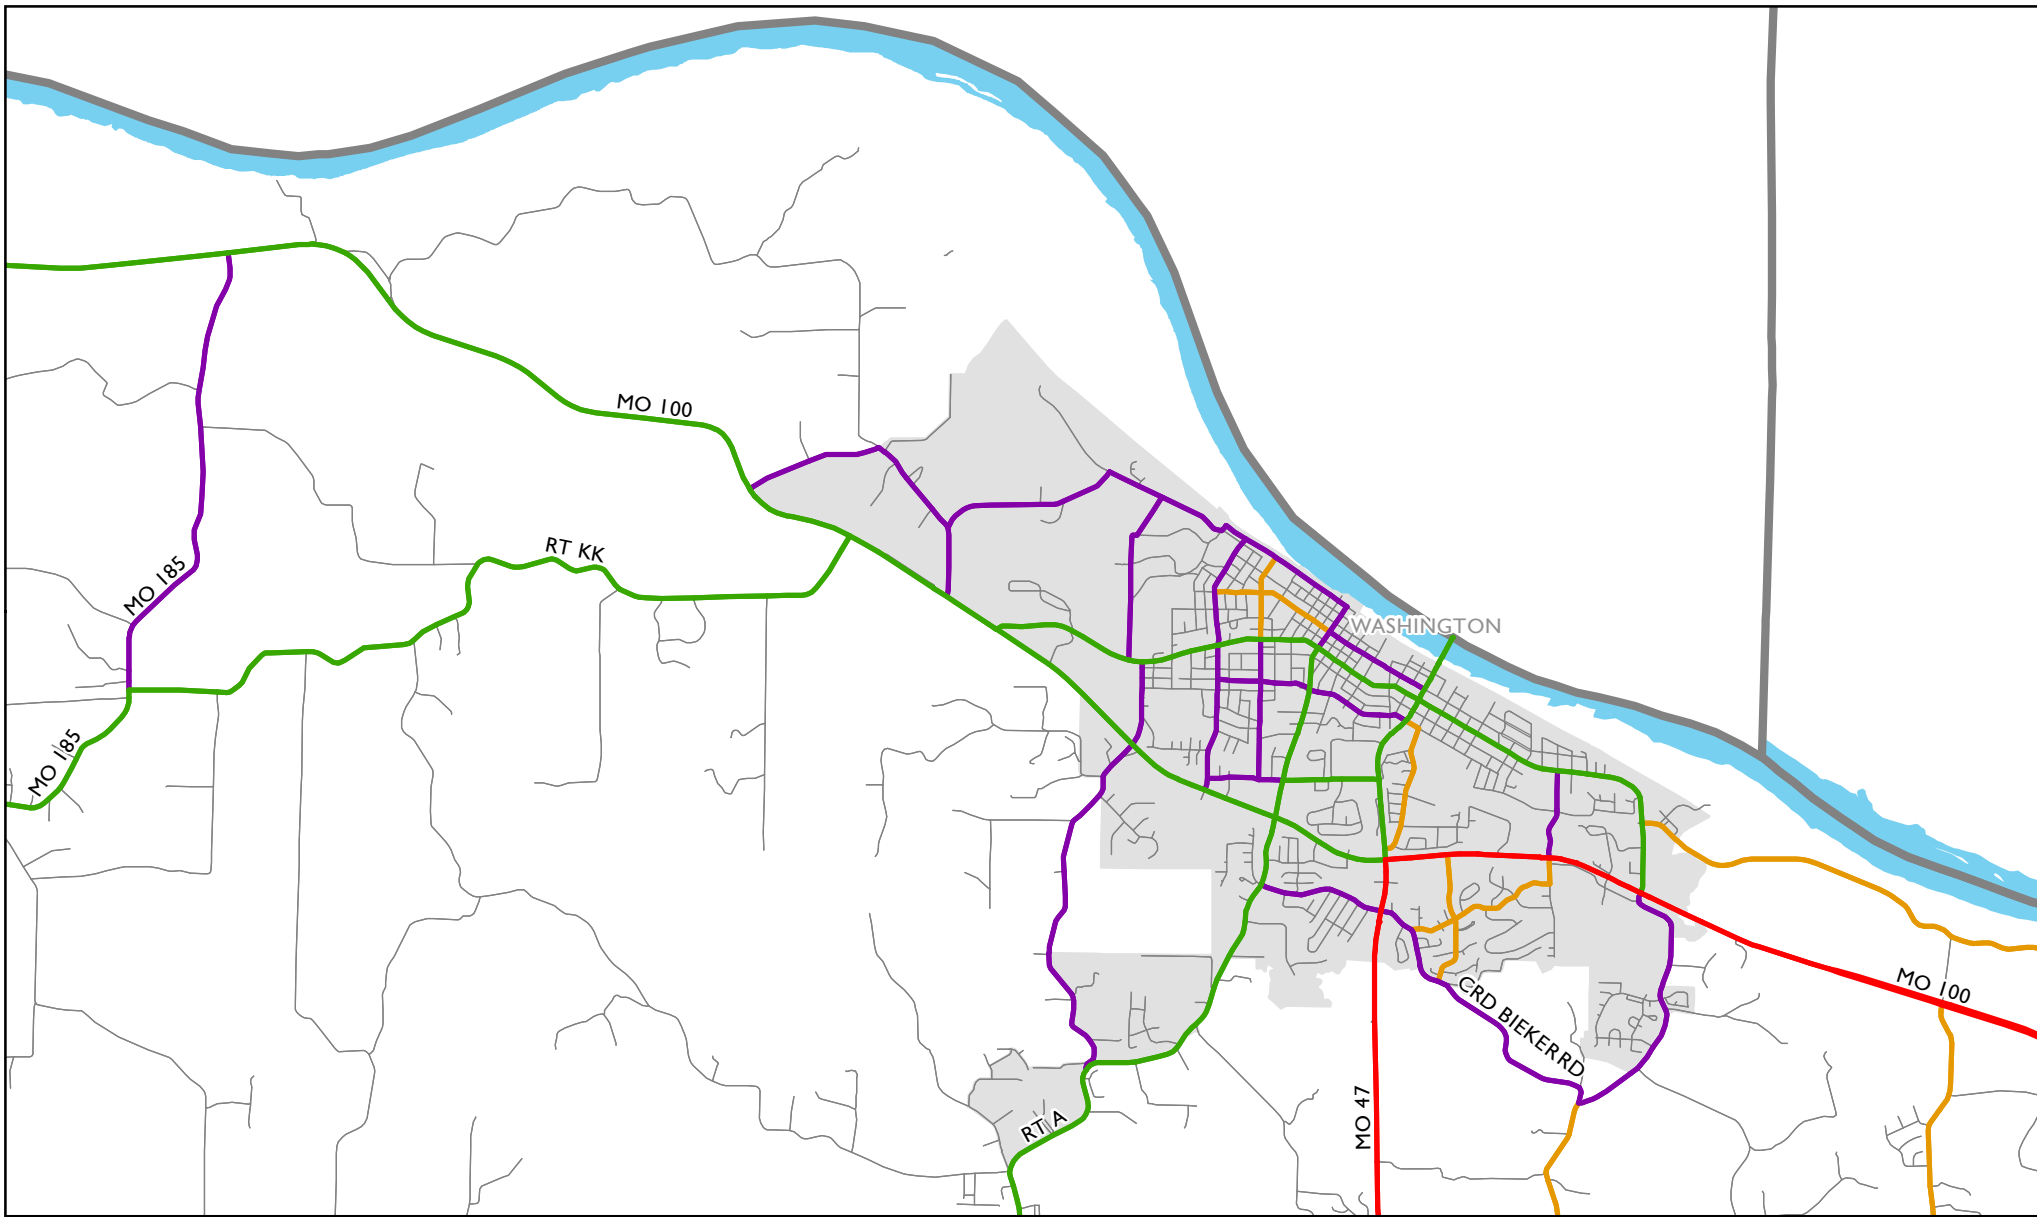

EAST-WEST GATEWAY
Council of Governments

Map 1 of 13
 Franklin County, Missouri
 March 2018

- Interstate
- Principal Arterial
- Minor Arterial
- Major Collector
- Minor Collector
- Local Road

-  County Boundary
-  Urban Area Boundary

FHWA Approval
 February 7, 2018

Map 2 of 13

Franklin County, Missouri

March 2018

- Interstate
- Principal Arterial
- Minor Arterial
- Major Collector
- Minor Collector
- Local Road

-  County Boundary
-  Urban Area Boundary

EAST-WEST GATEWAY
Council of Governments

FHWA Approval
February 7, 2018

Map 3 of 13

Franklin County, Missouri

March 2018

- Interstate
- Principal Arterial
- Minor Arterial
- Major Collector
- Minor Collector
- Local Road

-  County Boundary
-  Urban Area Boundary

EAST-WEST GATEWAY
Council of Governments

FHWA Approval
February 7, 2018

Map 4 of 13

Franklin County, Missouri

March 2018

- Interstate
- Principal Arterial
- Minor Arterial
- Major Collector
- Minor Collector
- Local Road