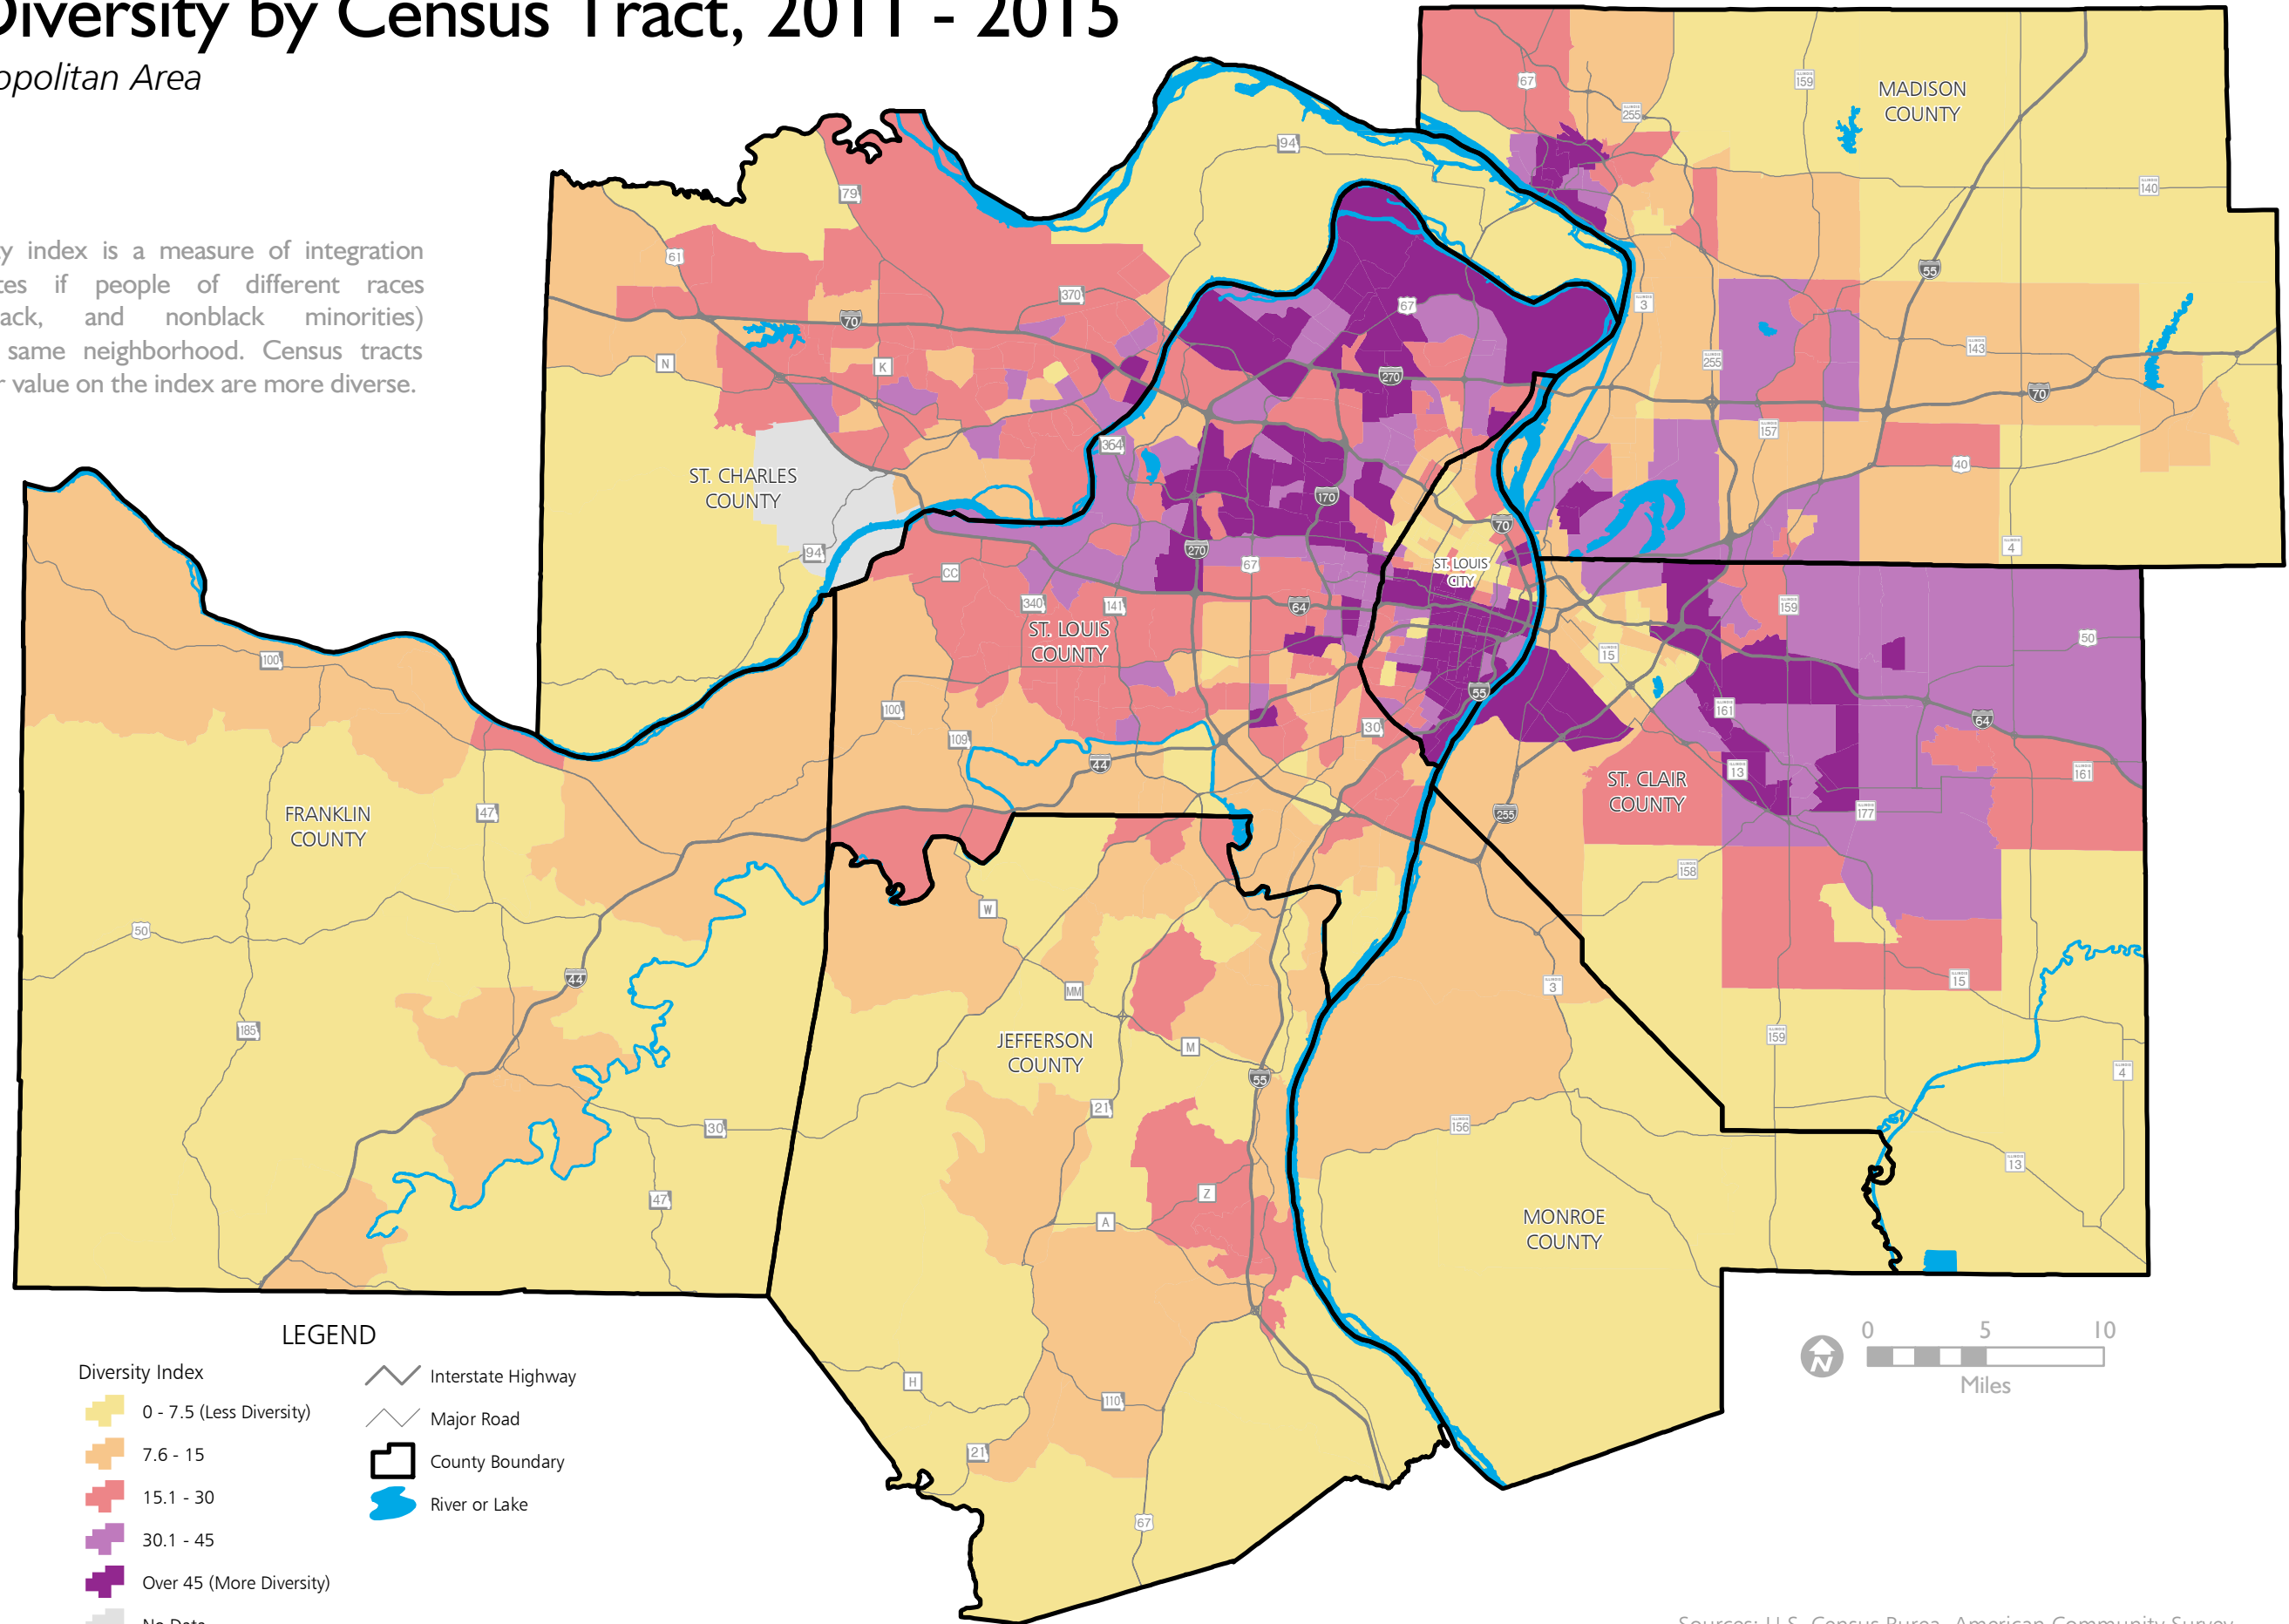

Racial Diversity by Census Tract, 2011 - 2015

St. Louis Metropolitan Area

October 2017

The diversity index is a measure of integration that indicates if people of different races (white, black, and nonblack minorities) live in the same neighborhood. Census tracts with a higher value on the index are more diverse.

LEGEND

Diversity Index	Interstate Highway
0 - 7.5 (Less Diversity)	Major Road
7.6 - 15	County Boundary
15.1 - 30	River or Lake
30.1 - 45	
Over 45 (More Diversity)	
No Data	

Data is depicted by 2010 Census tracts. Tract boundaries are not shown on the map.

Sources: U.S. Census Bureau, American Community Survey, 5-Year Estimates (2011 - 2015); East-West Gateway Council of Governments