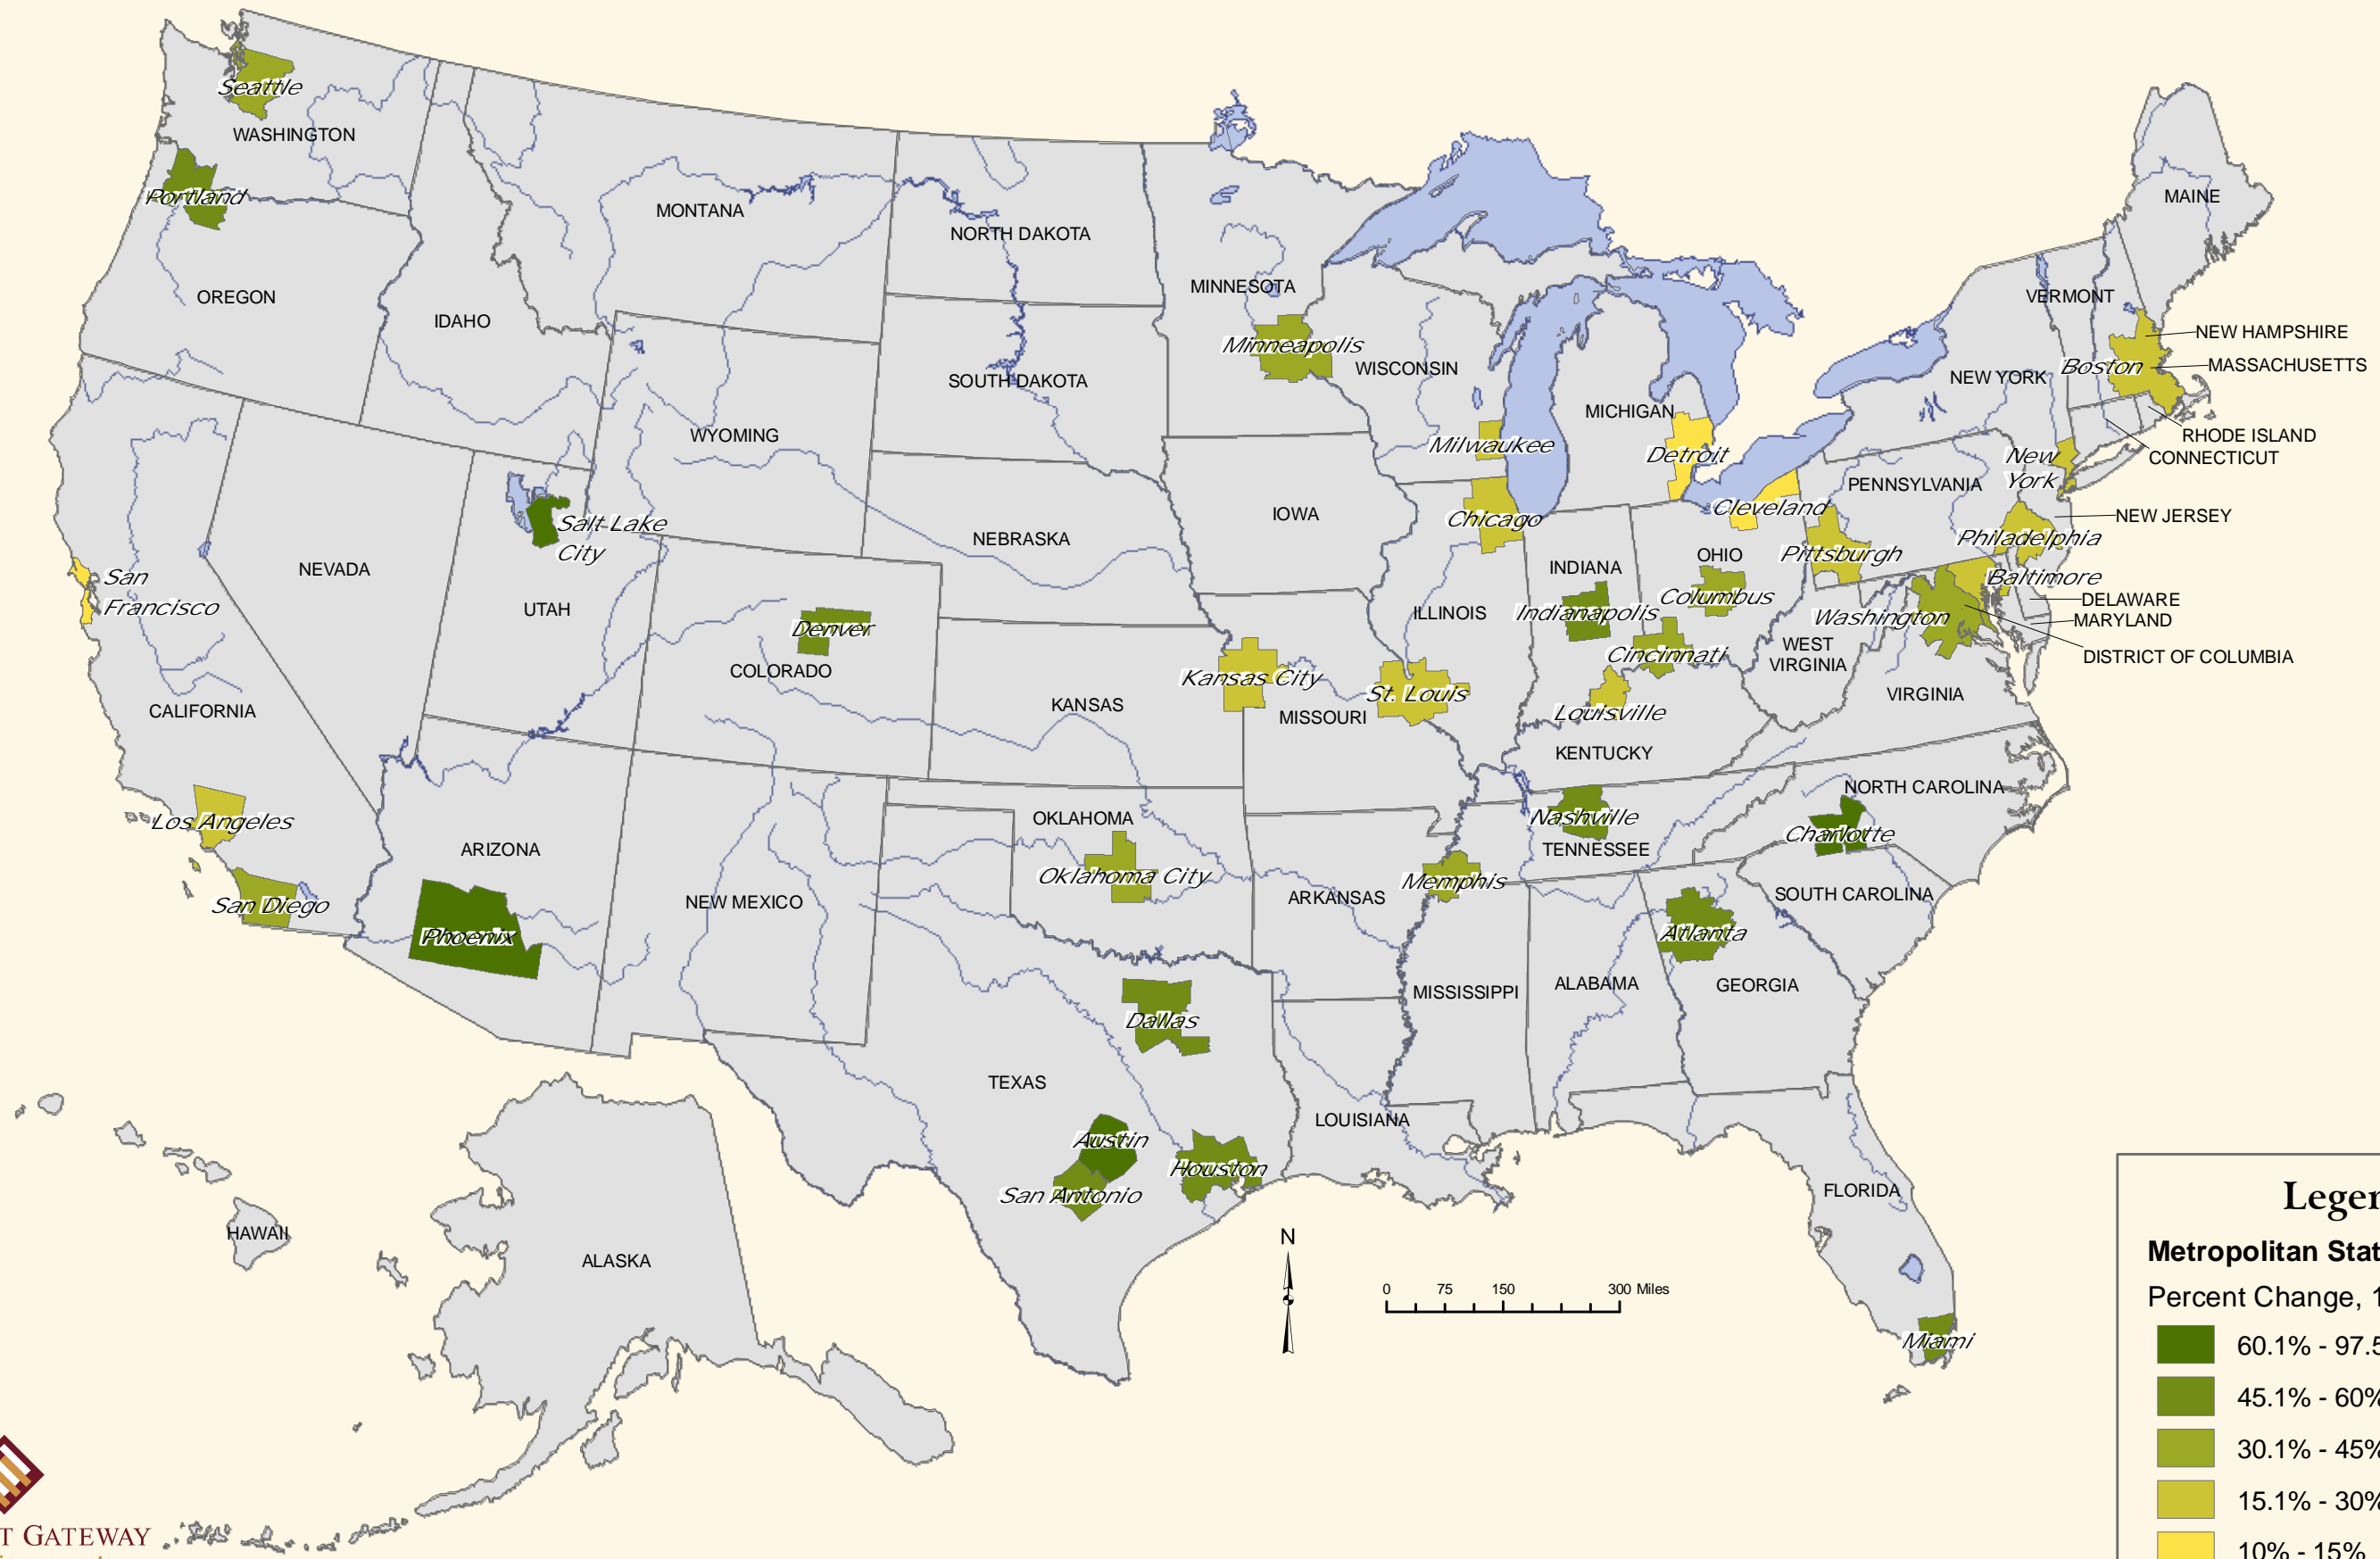

# Percent Change in Service-Providing Employment 1990-2007

**Legend**

**Metropolitan Statistical Areas**  
Percent Change, 1990-2007

- 60.1% - 97.5%
- 45.1% - 60%
- 30.1% - 45%
- 15.1% - 30%
- 10% - 15%

Source: US Bureau of Labor Statistics, East-West Gateway, ESRI