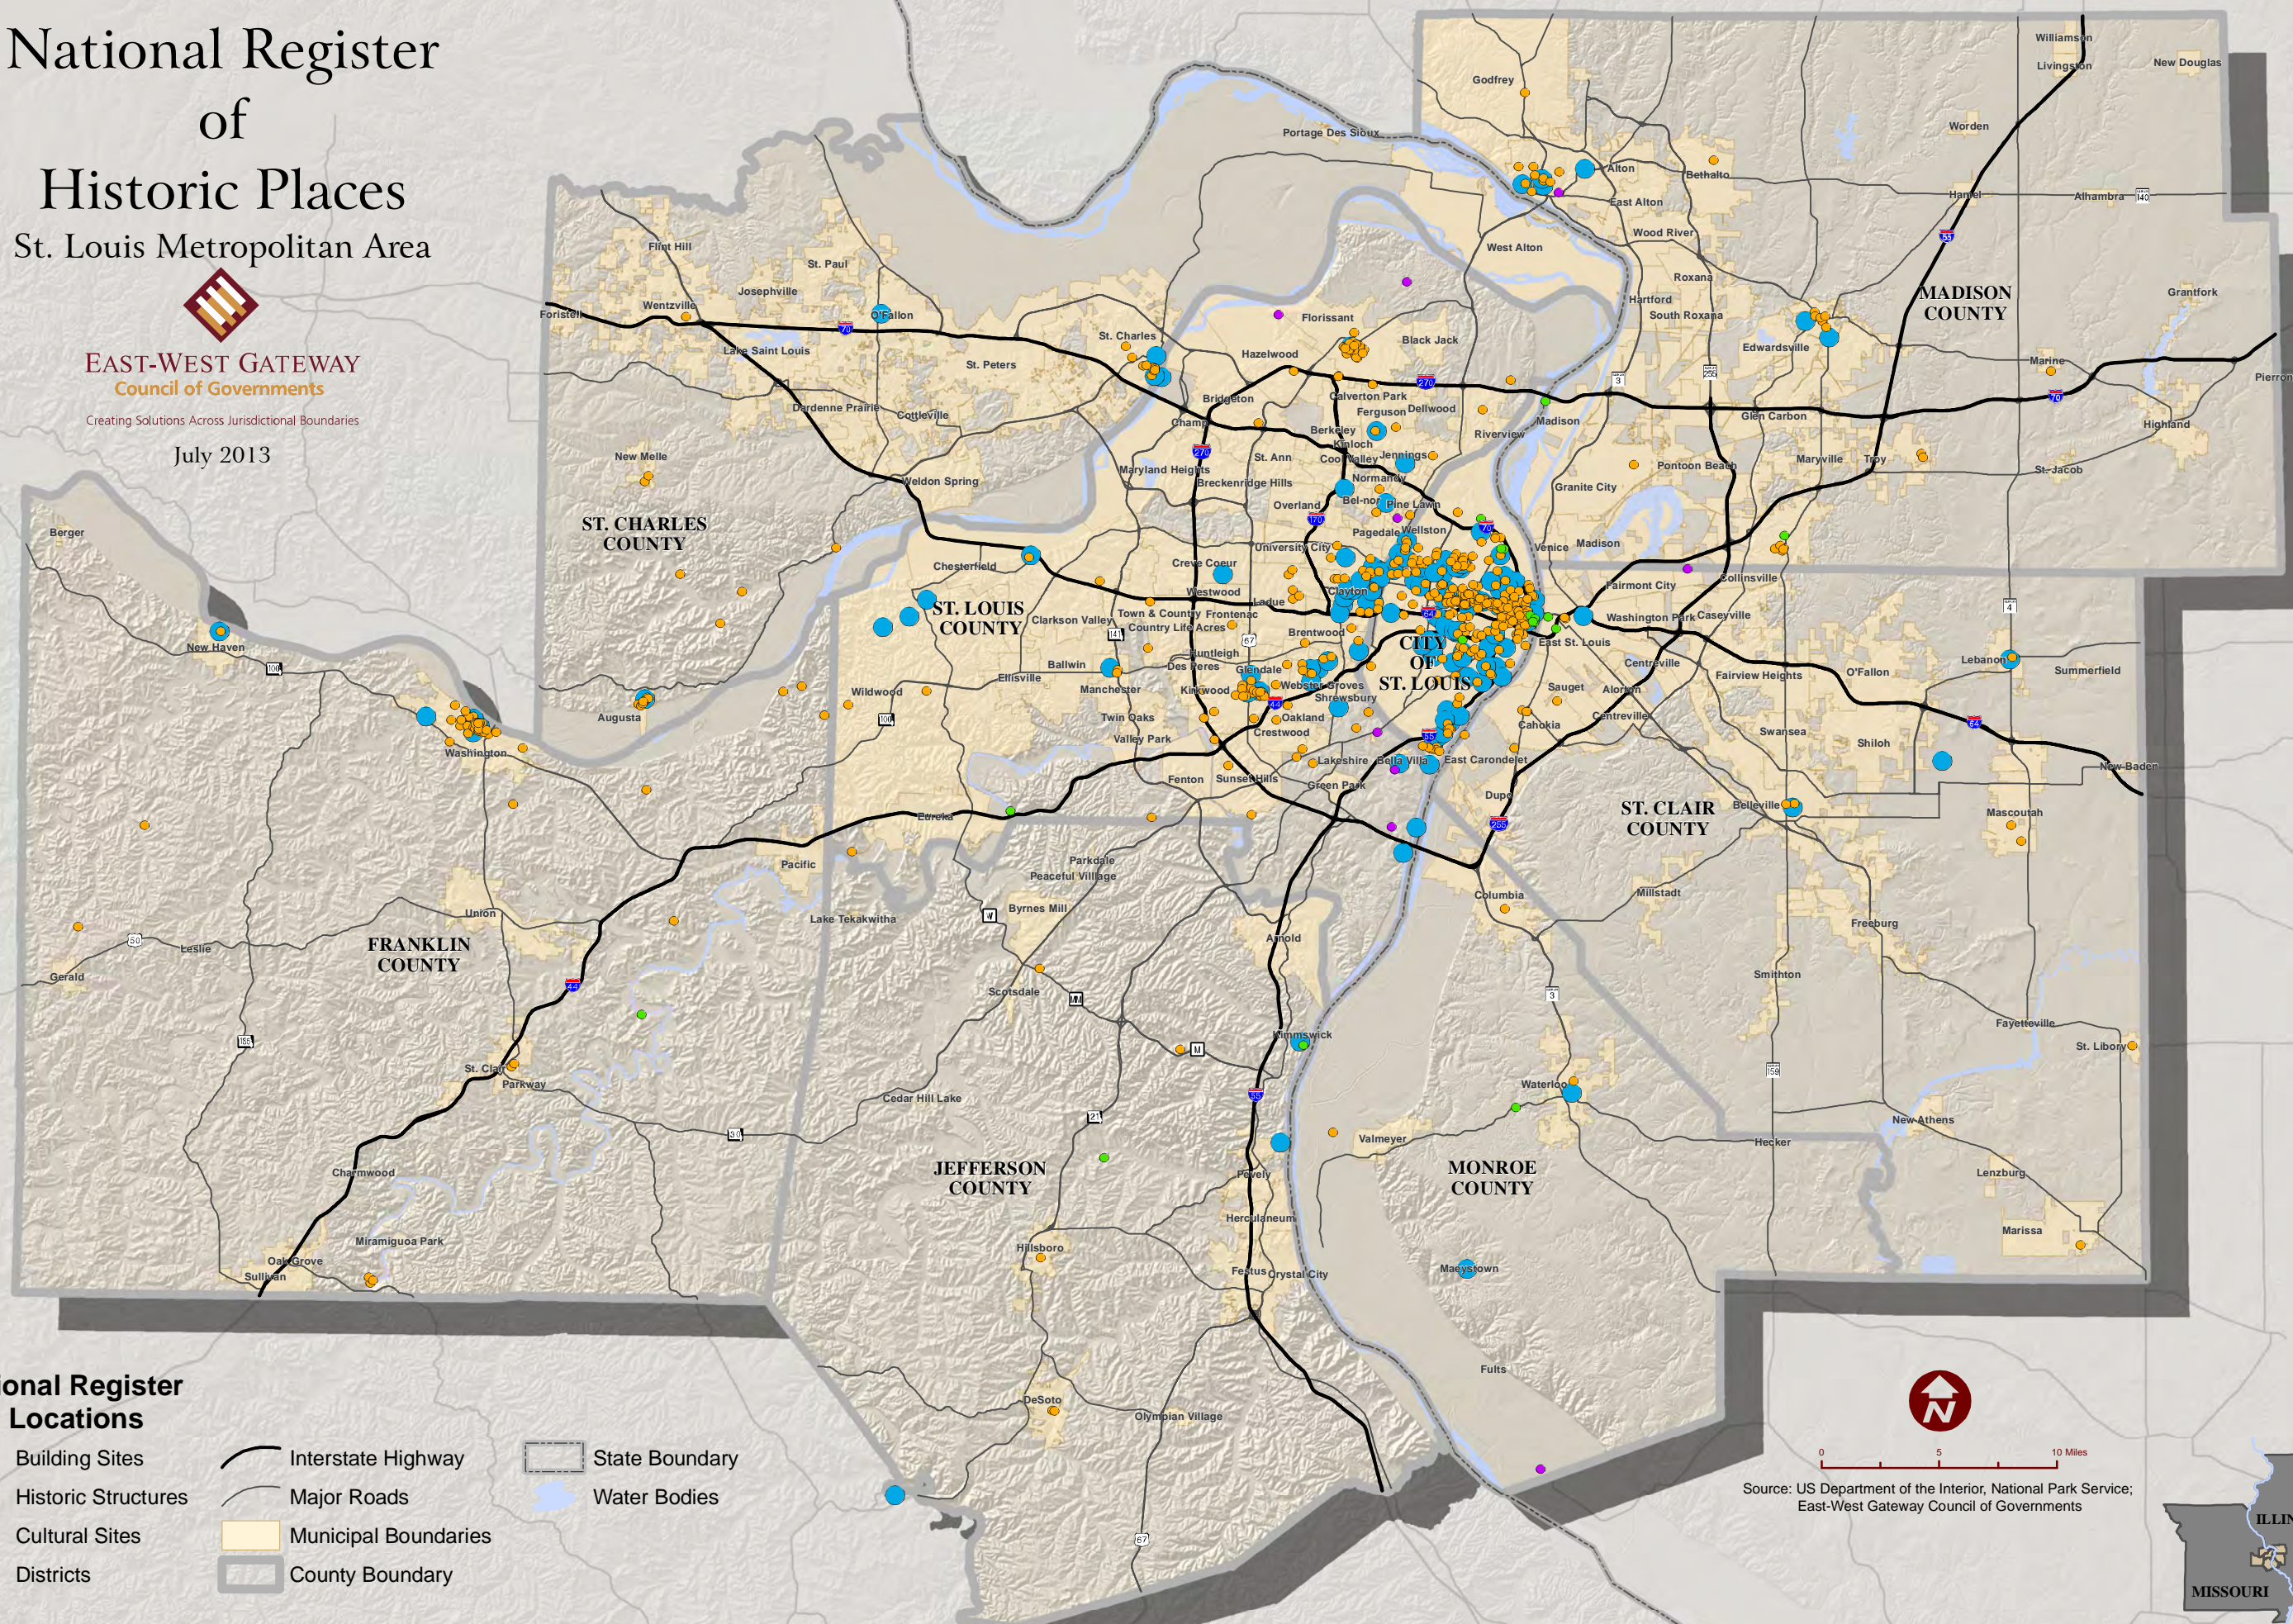

National Register of Historic Places

St. Louis Metropolitan Area

EAST-WEST GATEWAY
Council of Governments

Creating Solutions Across Jurisdictional Boundaries

July 2013

National Register Site Locations

- Building Sites
- Historic Structures
- Cultural Sites
- Districts
- Interstate Highway
- Major Roads
- Municipal Boundaries
- County Boundary
- State Boundary
- Water Bodies

Source: US Department of the Interior, National Park Service;
East-West Gateway Council of Governments

This map depicts National Register of Historic Places Sites as of December 2012.