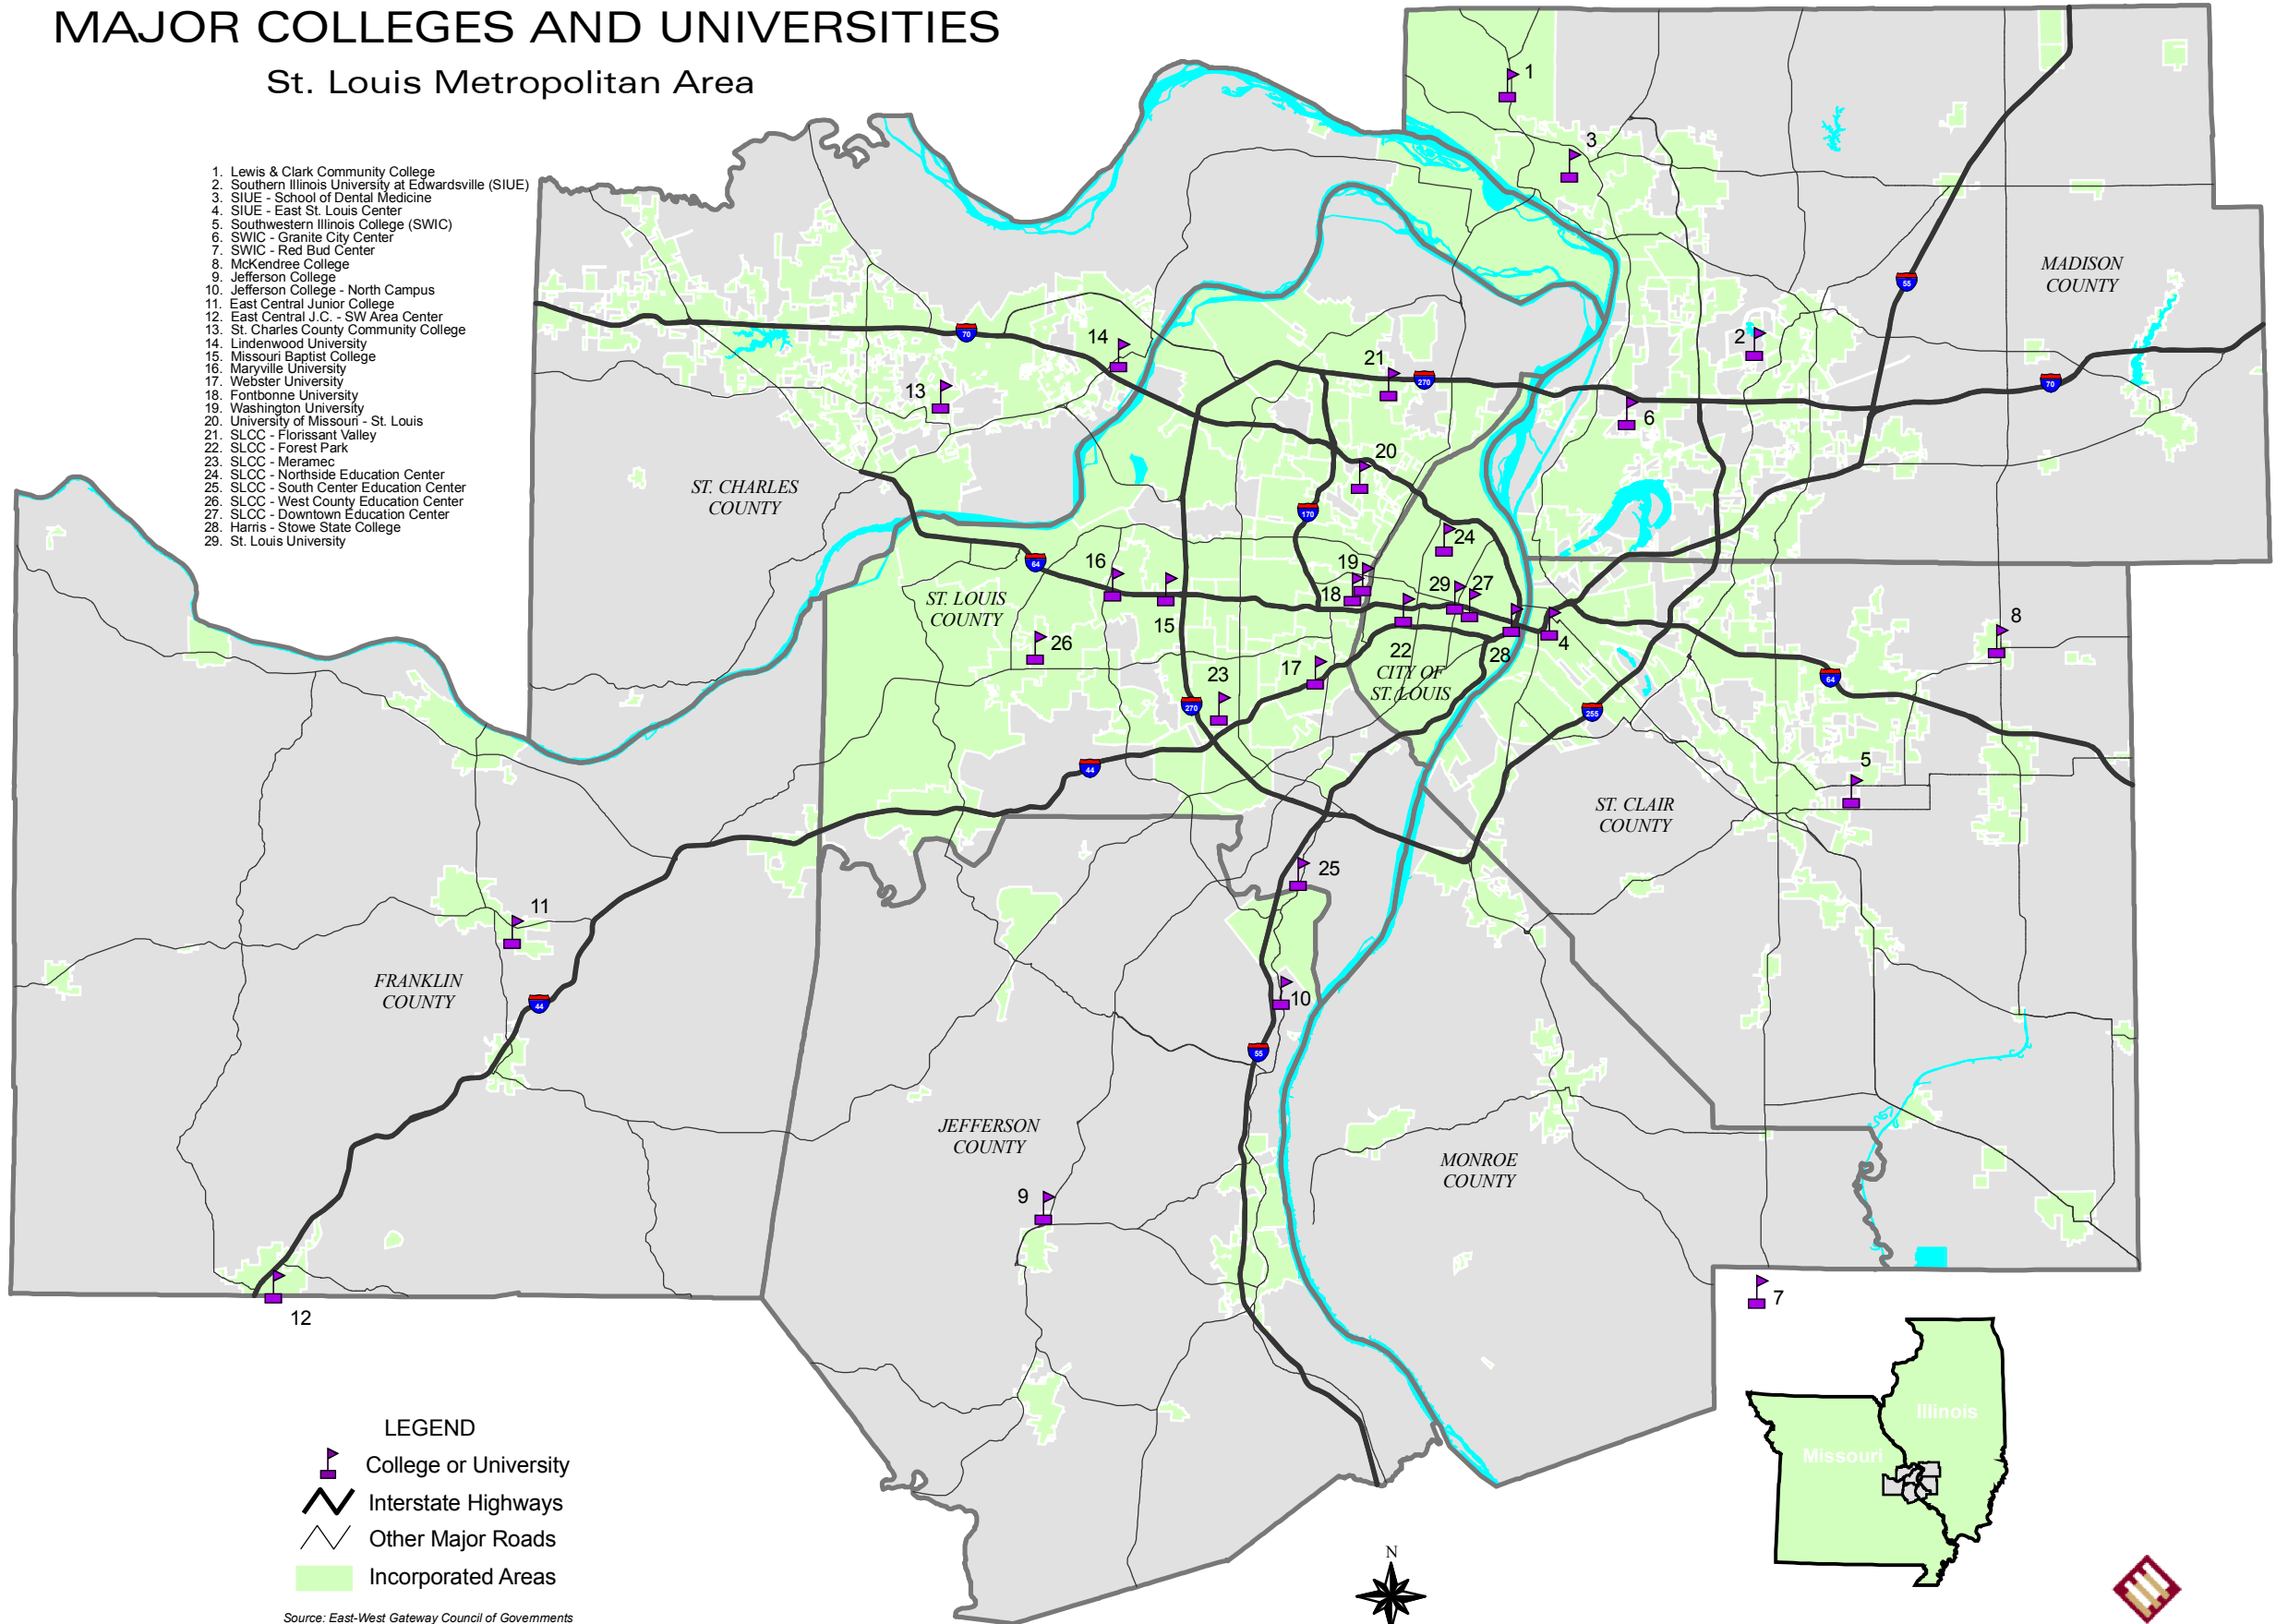

MAJOR COLLEGES AND UNIVERSITIES

St. Louis Metropolitan Area

1. Lewis & Clark Community College
2. Southern Illinois University at Edwardsville (SIUE)
3. SIUE - School of Dental Medicine
4. SIUE - East St. Louis Center
5. Southwestern Illinois College (SWIC)
6. SWIC - Granite City Center
7. SWIC - Red Bud Center
8. McKendree College
9. Jefferson College
10. Jefferson College - North Campus
11. East Central Junior College
12. East Central J.C. - SW Area Center
13. St. Charles County Community College
14. Lindenwood University
15. Missouri Baptist College
16. Maryville University
17. Webster University
18. Fontbonne University
19. Washington University
20. University of Missouri - St. Louis
21. SLCC - Florissant Valley
22. SLCC - Forest Park
23. SLCC - Meramec
24. SLCC - Northside Education Center
25. SLCC - South Center Education Center
26. SLCC - West County Education Center
27. SLCC - Downtown Education Center
28. Harris - Stowe State College
29. St. Louis University

LEGEND

-  College or University
-  Interstate Highways
-  Other Major Roads
-  Incorporated Areas

Source: East-West Gateway Council of Governments

N

4 0 4 Miles

November 2006

EAST-WEST GATEWAY
Council of Governments