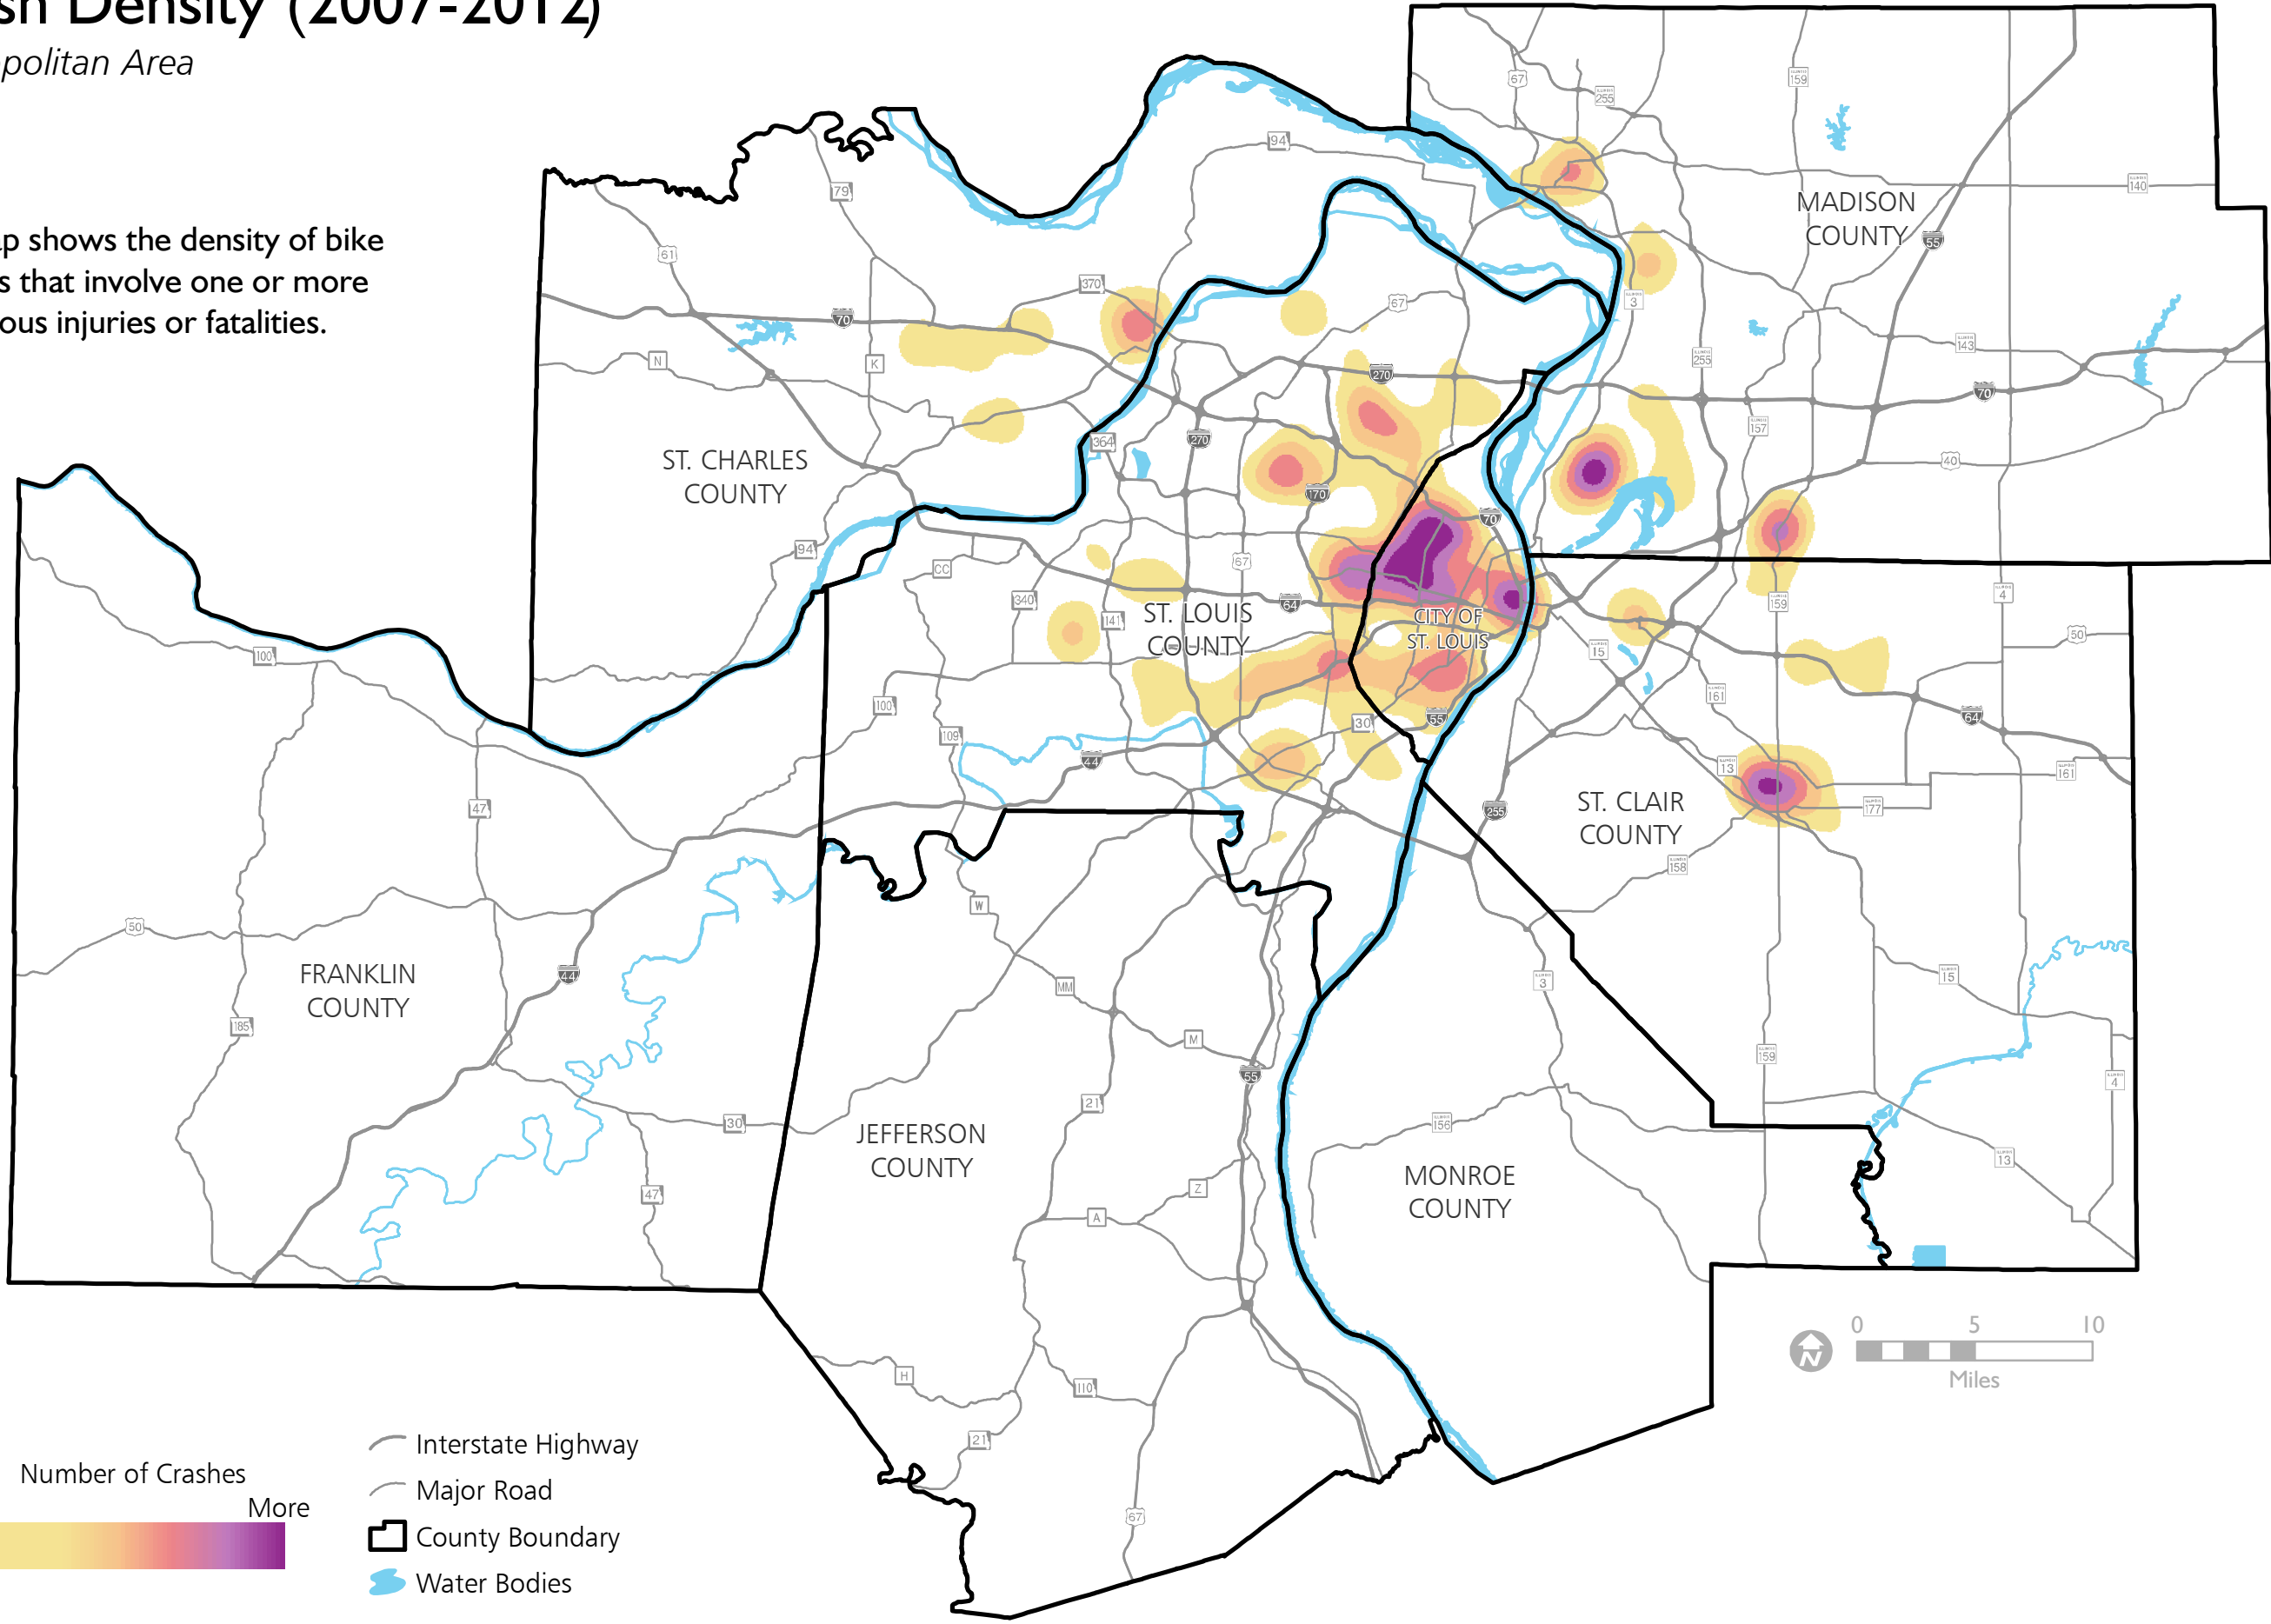

Bike Crash Density (2007-2012)

St. Louis Metropolitan Area

May 2015

This map shows the density of bike crashes that involve one or more serious injuries or fatalities.

- Interstate Highway
- Major Road
- ▭ County Boundary
- 💧 Water Bodies

Sources: Illinois Department of Transportation;
Missouri Department of Transportation;
East-West Gateway Council of Governments